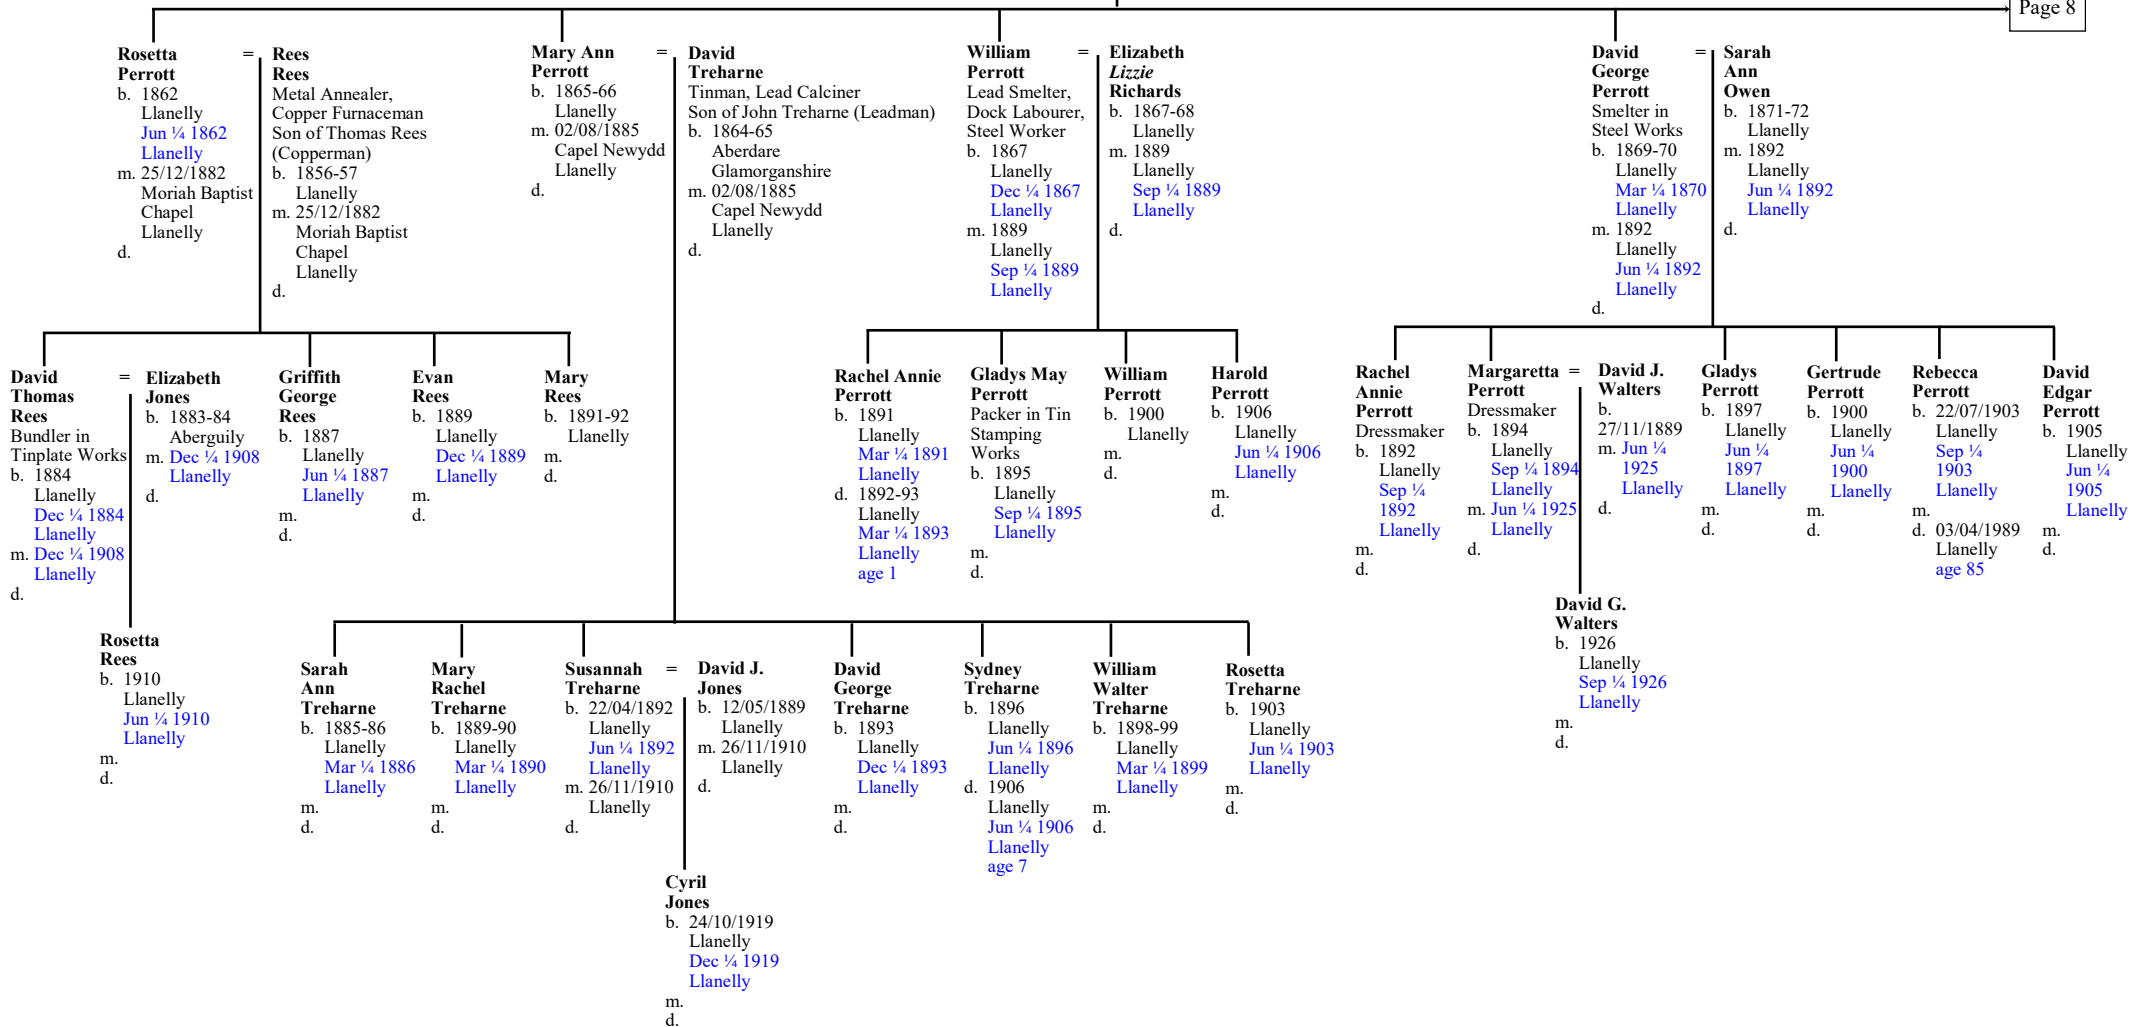

Page 8

Page 2

Rachel Clement = **David Perrott**
 b. 19/4/1844 Seaside Llanelly
 m. 02/03/1861 Siloah Chapel Llanelly
 d.
David Perrott
 Railway Labourer, Lead Works Labourer.
 Son of David Perrott (Pilot) and Rebecca
 b. 1841-1842 Llanelly
 m. 02/03/1861 Siloah Chapel Llanelly
 d. 1895 Llanelly
 Dec ¼ 1895 Llanelly, age 53