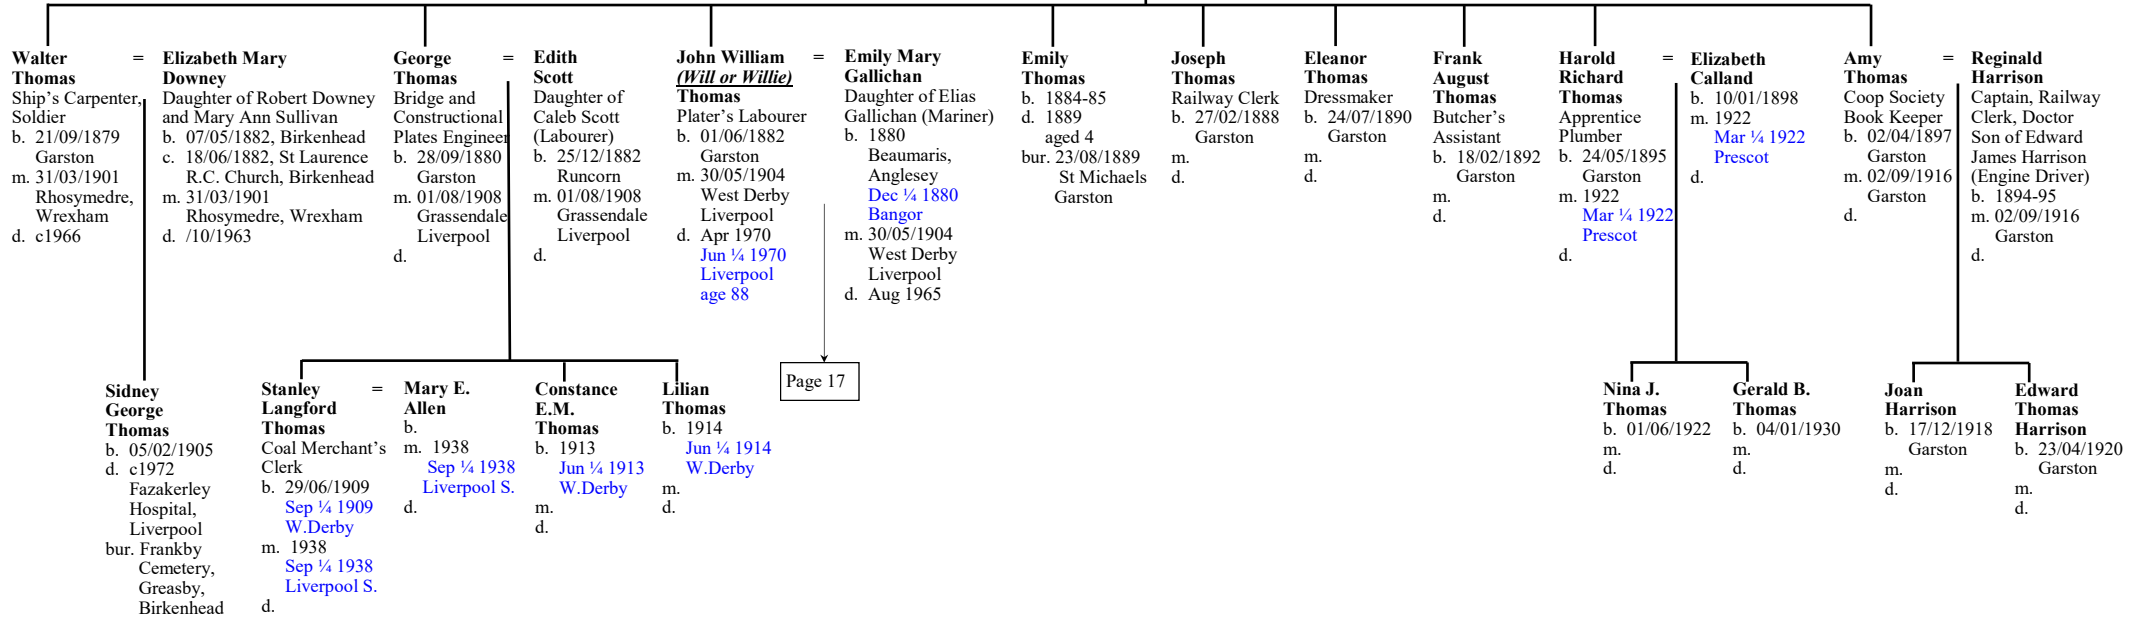

=

Mary (Polly) Langford
Daughter of John Langford (Dock Labourer)
b. 15/03/1857
Garston
m. 09/01/1878
W.Derby
d.

↓
John William = **Emily Mary**
(Will or Willie) **Gallichan**
Thomas Daughter of Elias
 Plater's Labourer Gallichan (Mariner)
 b. 01/06/1882 b. 13/11/1880
 Garston Beaumaris,
 m. 30/05/1904 Anglesey,
 West Derby **Dec ¼ 1880**
 Liverpool **Bangor**
 d. Apr 1970 m. 30/05/1904
Jun ¼ 1970 West Derby
 Liverpool Liverpool
 age 88 d. Aug 1965