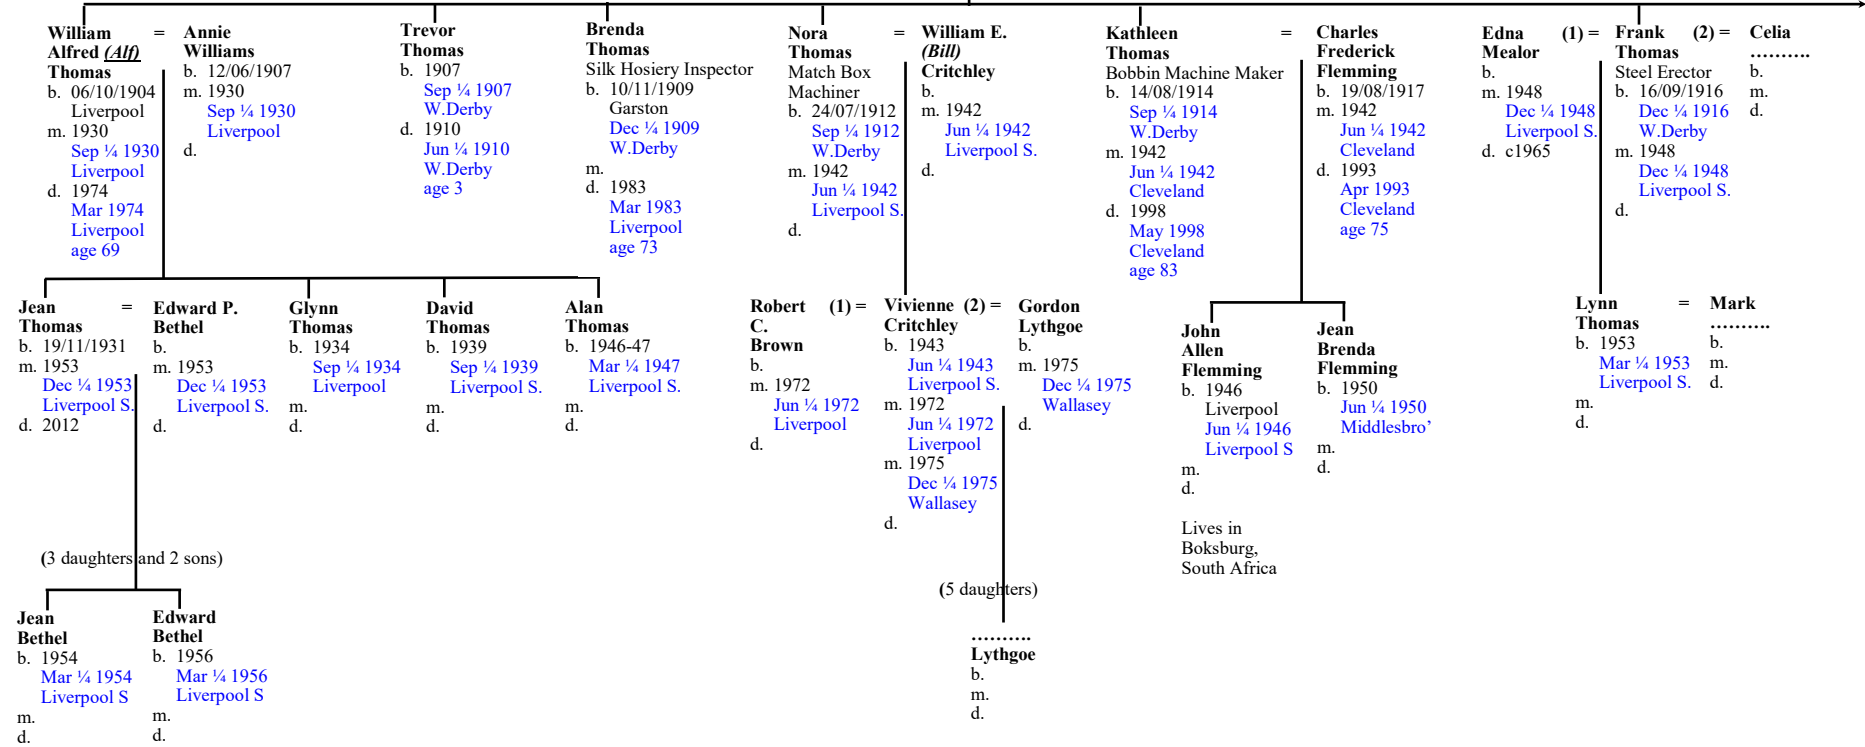

↓
John William = **Emily Mary**
(Will or Willie) **Gallichan**
Thomas Daughter of Elias
Plater's Labourer Gallichan (Mariner)
b. 01/06/1882 b. 13/11/1880
Garston Beaumaris,
m. 30/05/1904 Anglesey,
West Derby **Dec ¼ 1880**
Liverpool **Bangor**
d. Apr 1970 m. 30/05/1904
Jun ¼ 1970 West Derby
Liverpool Liverpool
age 88 d. Aug 1965

Page 18