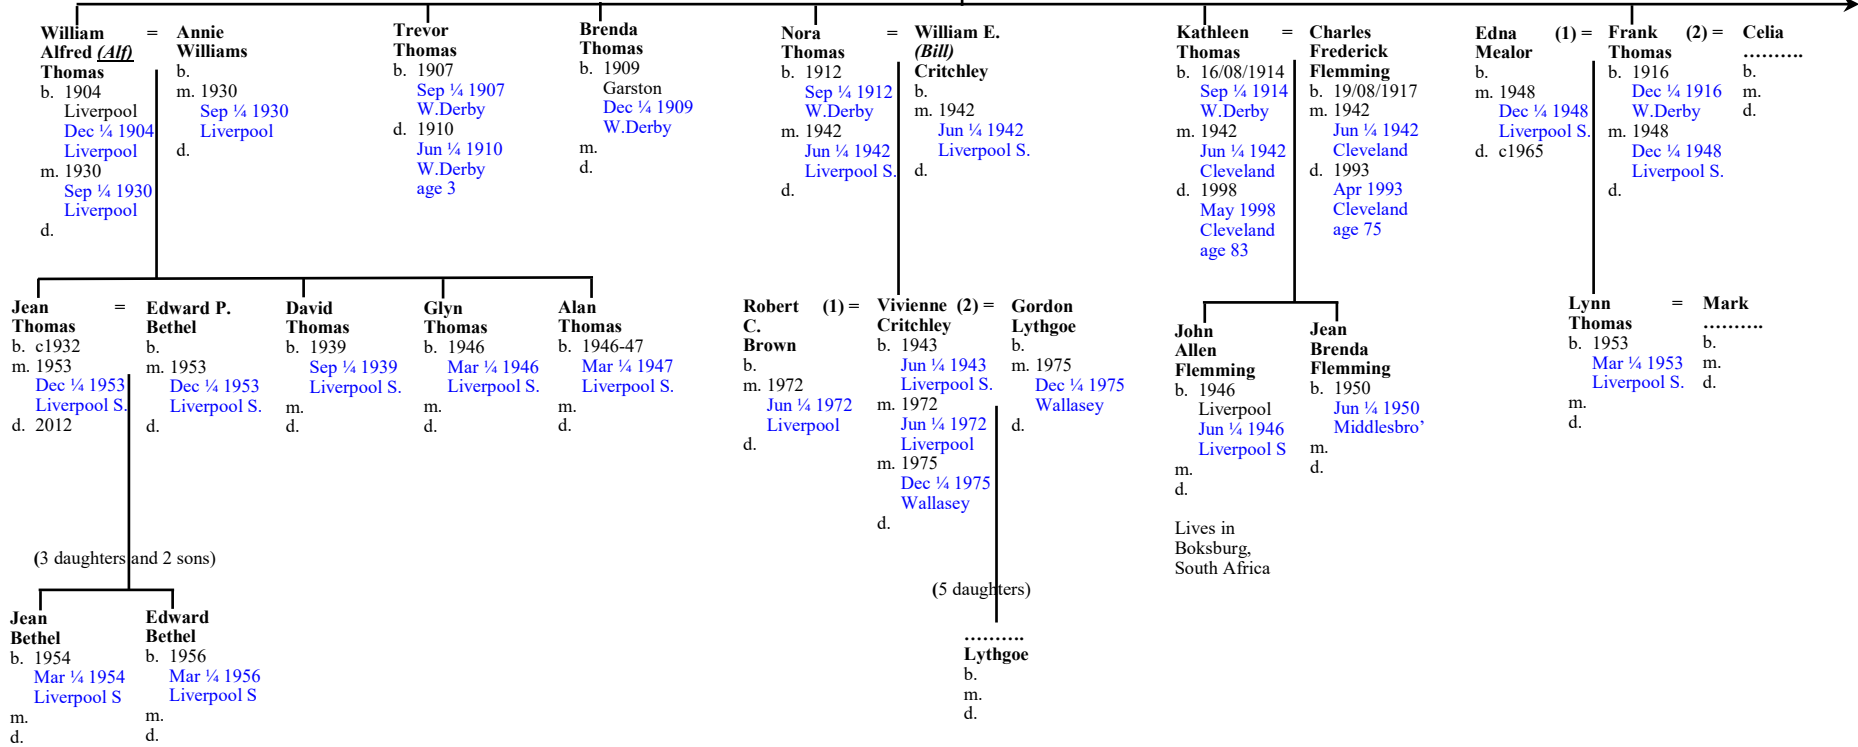

Daughter of John Langford (Dock Labourer)
 b. 1856-57 Garston
 m. 9/01/1878 W.Derby
 d.

↓

John William = **Emily Mary**
(Will or Willie) **Gallichan**
Thomas
 Plater's Labourer
 b. 01/06/1882
 Garston
 m. 30/05/1904
 West Derby
 Liverpool
 d. Apr 1970
 Jun ¼ 1970
 Liverpool
 age 88

Emily Mary
Gallichan
 Daughter of Elias
 Gallichan (Mariner)
 b. 1880
 Beaumaris,
 Anglesey
 Dec ¼ 1880
 Bangor
 m. 30/05/1904
 West Derby
 Liverpool
 d. Aug 1965

Page 18

Page 16

John William = **Emily Mary**
(Will or Willie) **Gallichan**
 Thomas
 Plater's Labourer
 b. 01/06/1882
 Garston
 m. 30/05/1904
 West Derby
 Liverpool
 d. Apr 1970
 Jun ¼ 1970
 Liverpool
 age 88