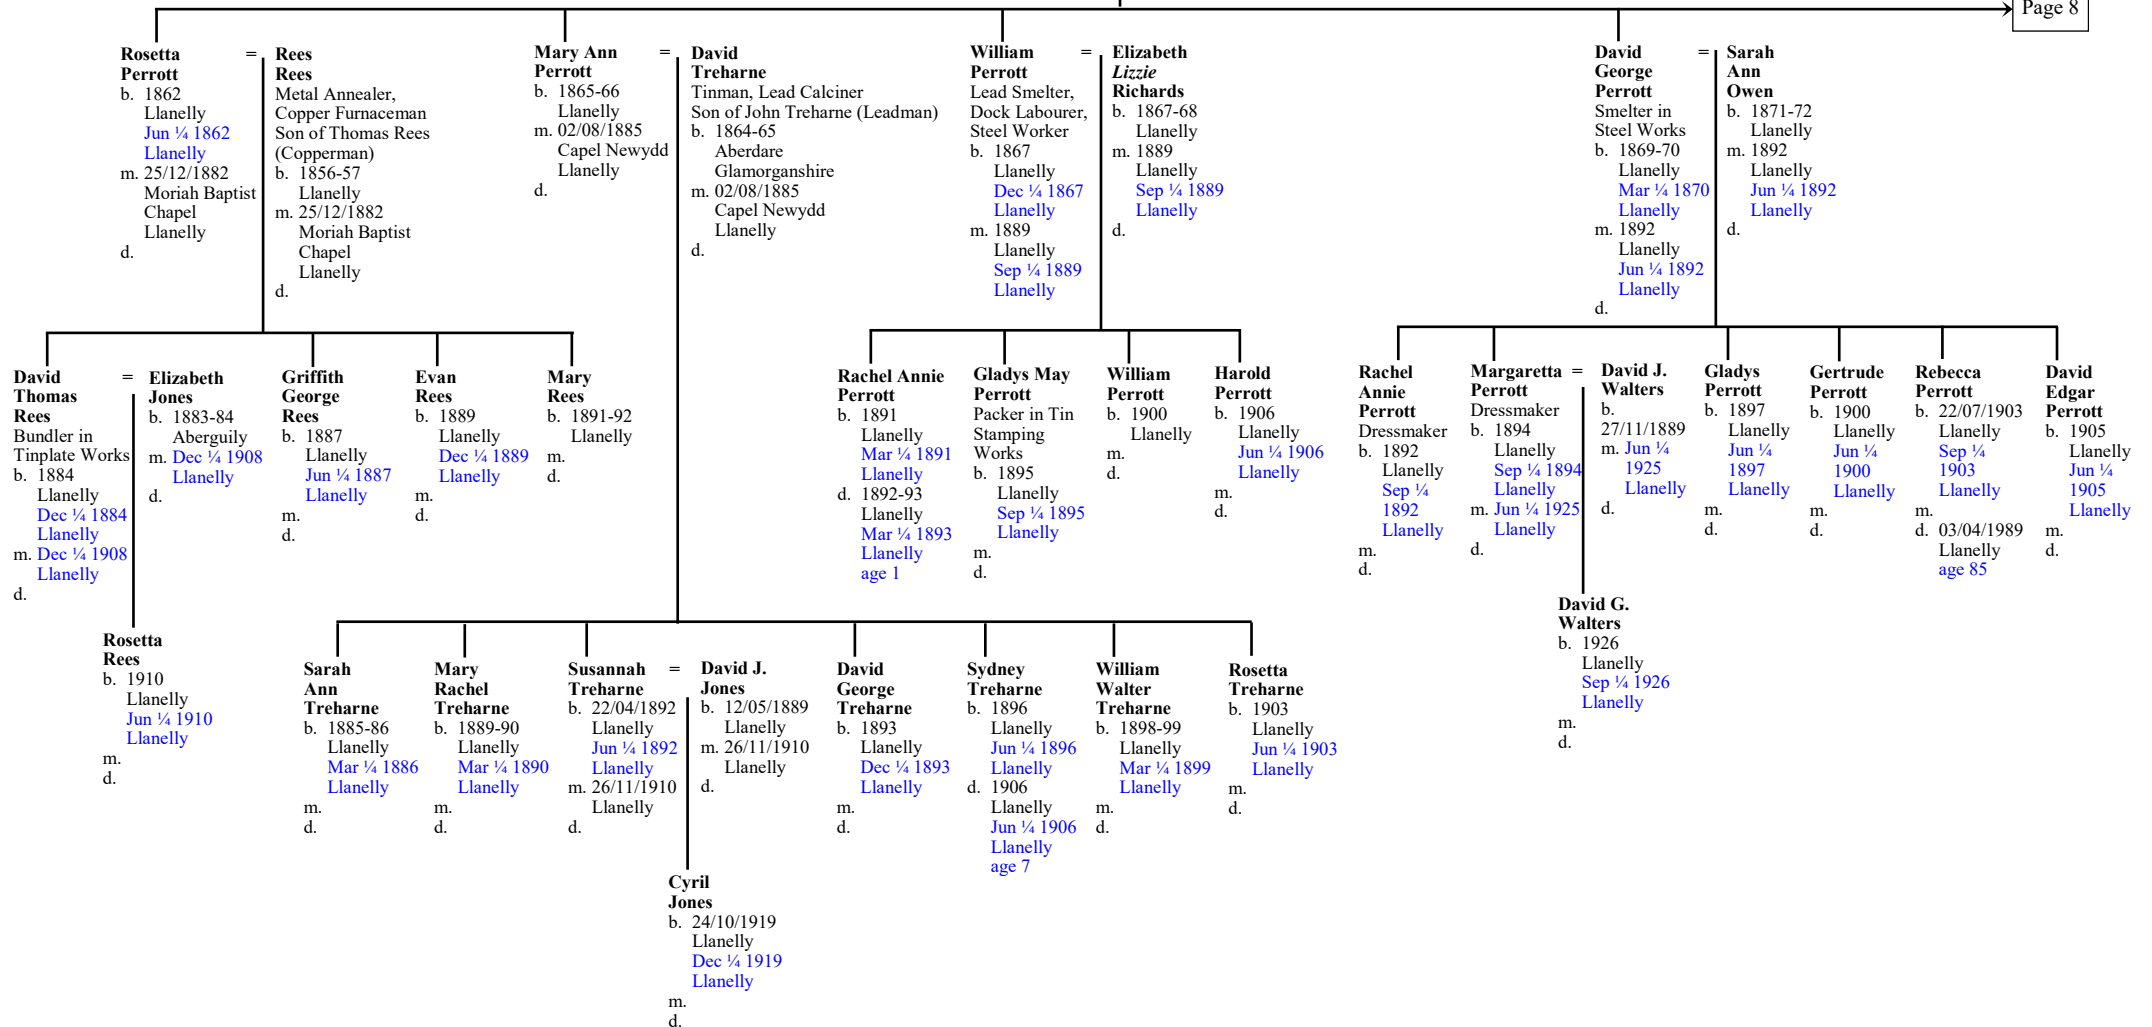

Page 8

Page 2

Rachel Clement = **David Perrott**
 b. 19/4/1844 Seaside Llanelly
 m. 02/03/1861 Siloah Chapel Llanelly
 d.
David Perrott
 Railway Labourer, Lead Works Labourer.
 Son of David Perrott (Pilot) and Rebecca
 b. 1841-1842 Llanelly
 m. 02/03/1861 Siloah Chapel Llanelly
 d. 1895 Llanelly
 Dec ¼ 1895 Llanelly, age 53