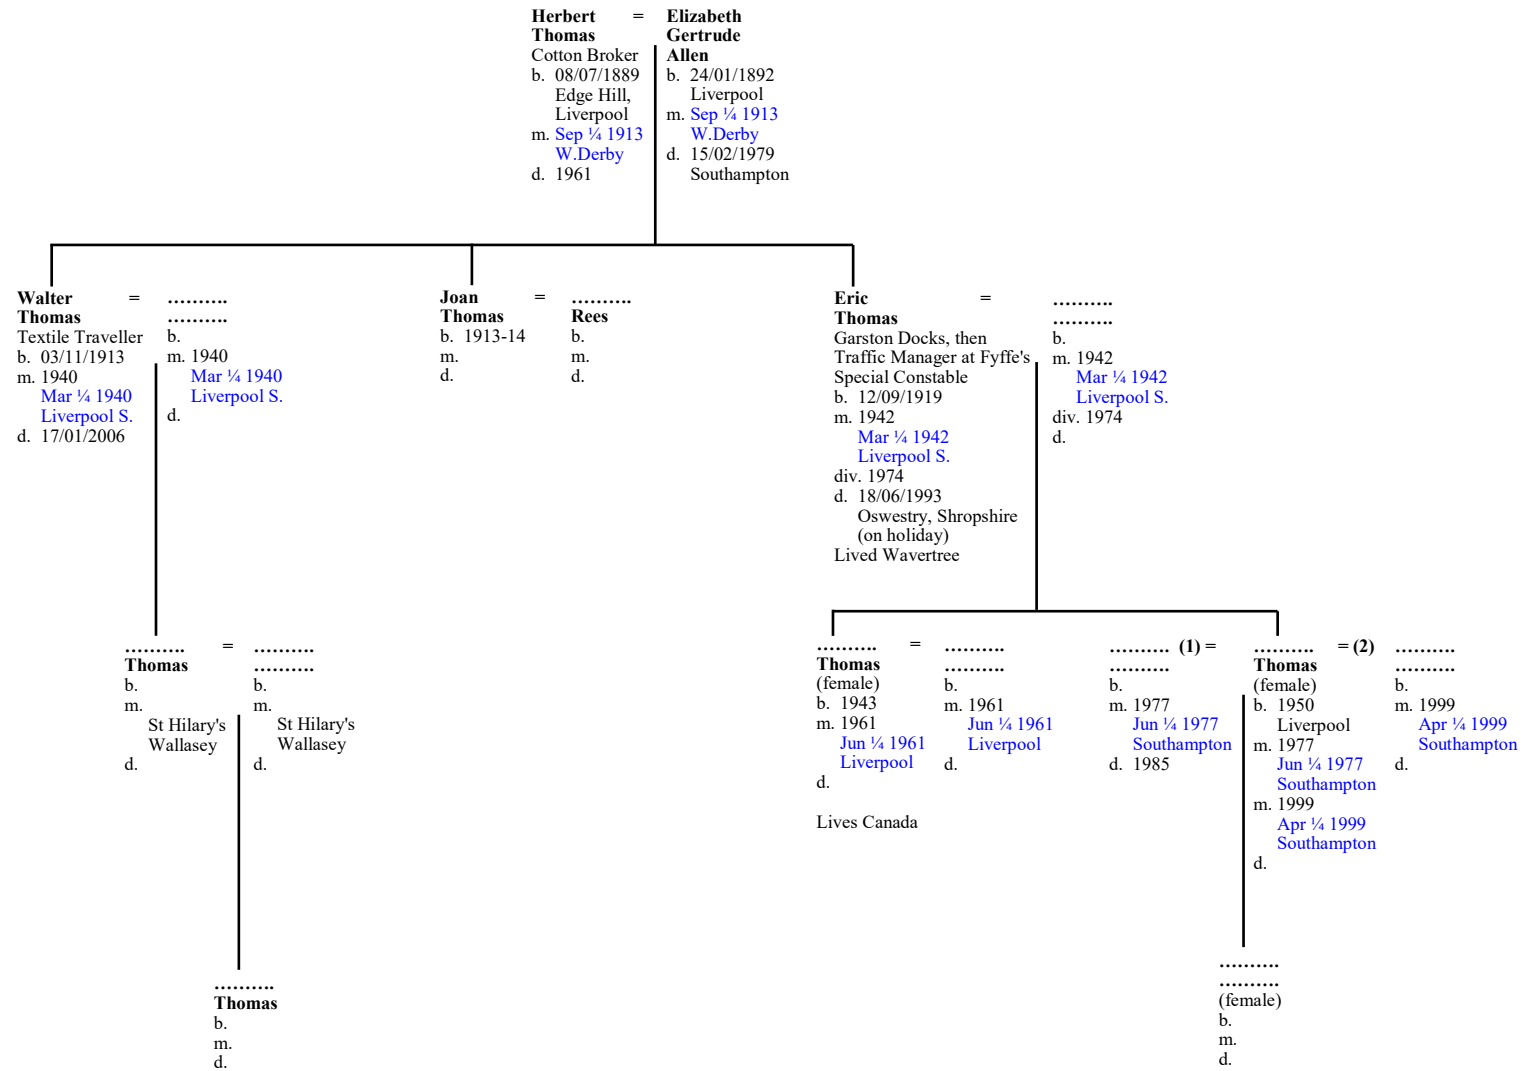

The Thomas Family Tree

Page 15