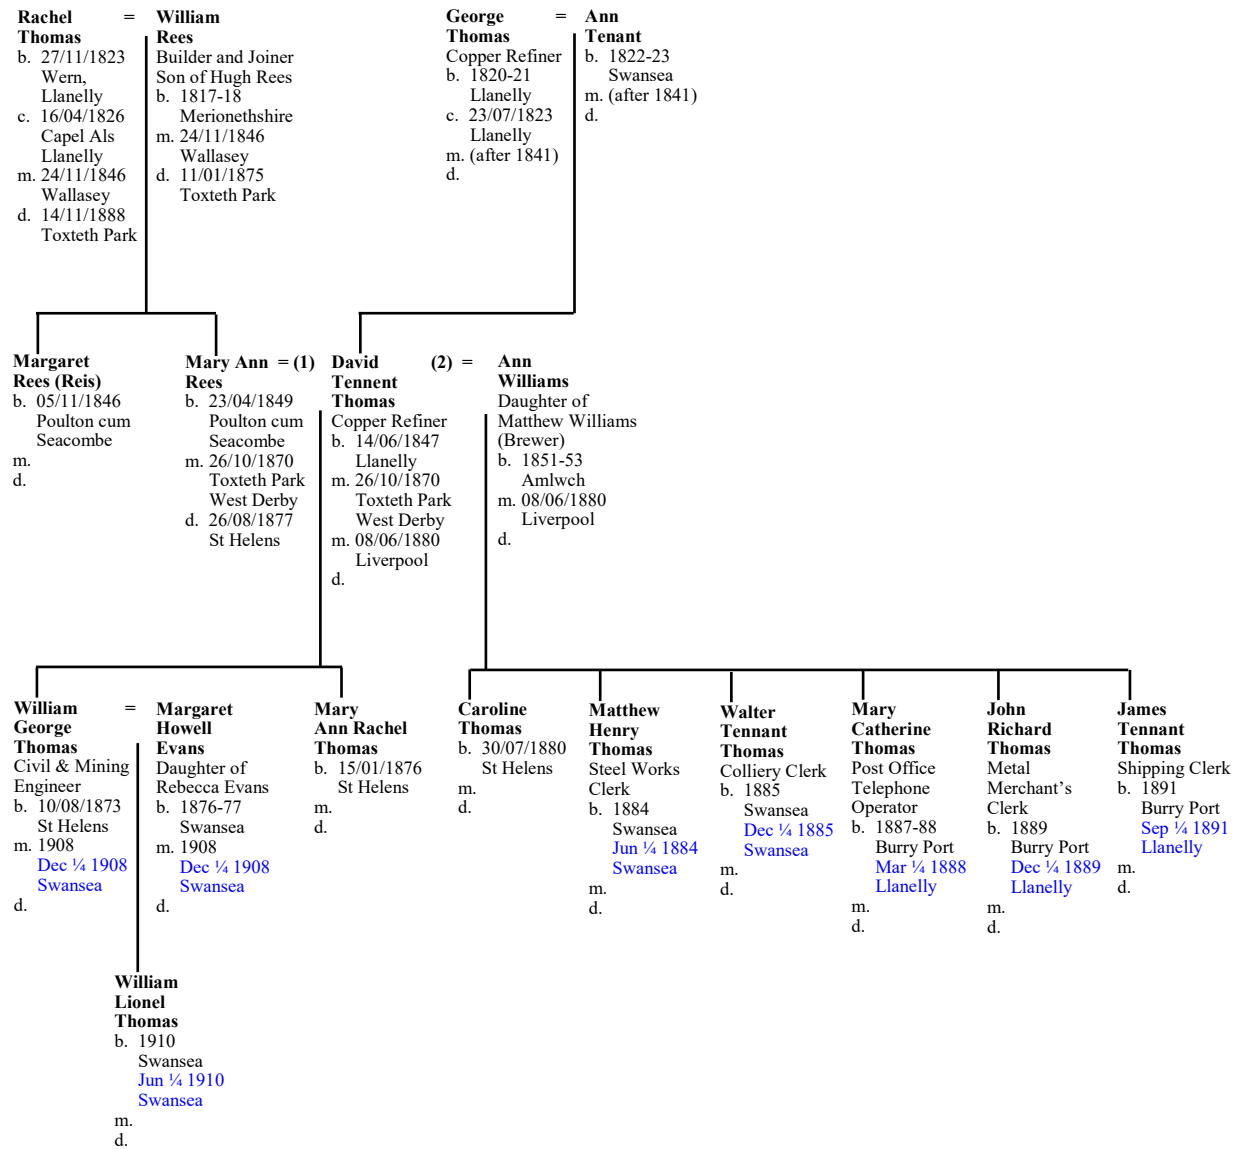

The Thomas Family Tree

Page 1