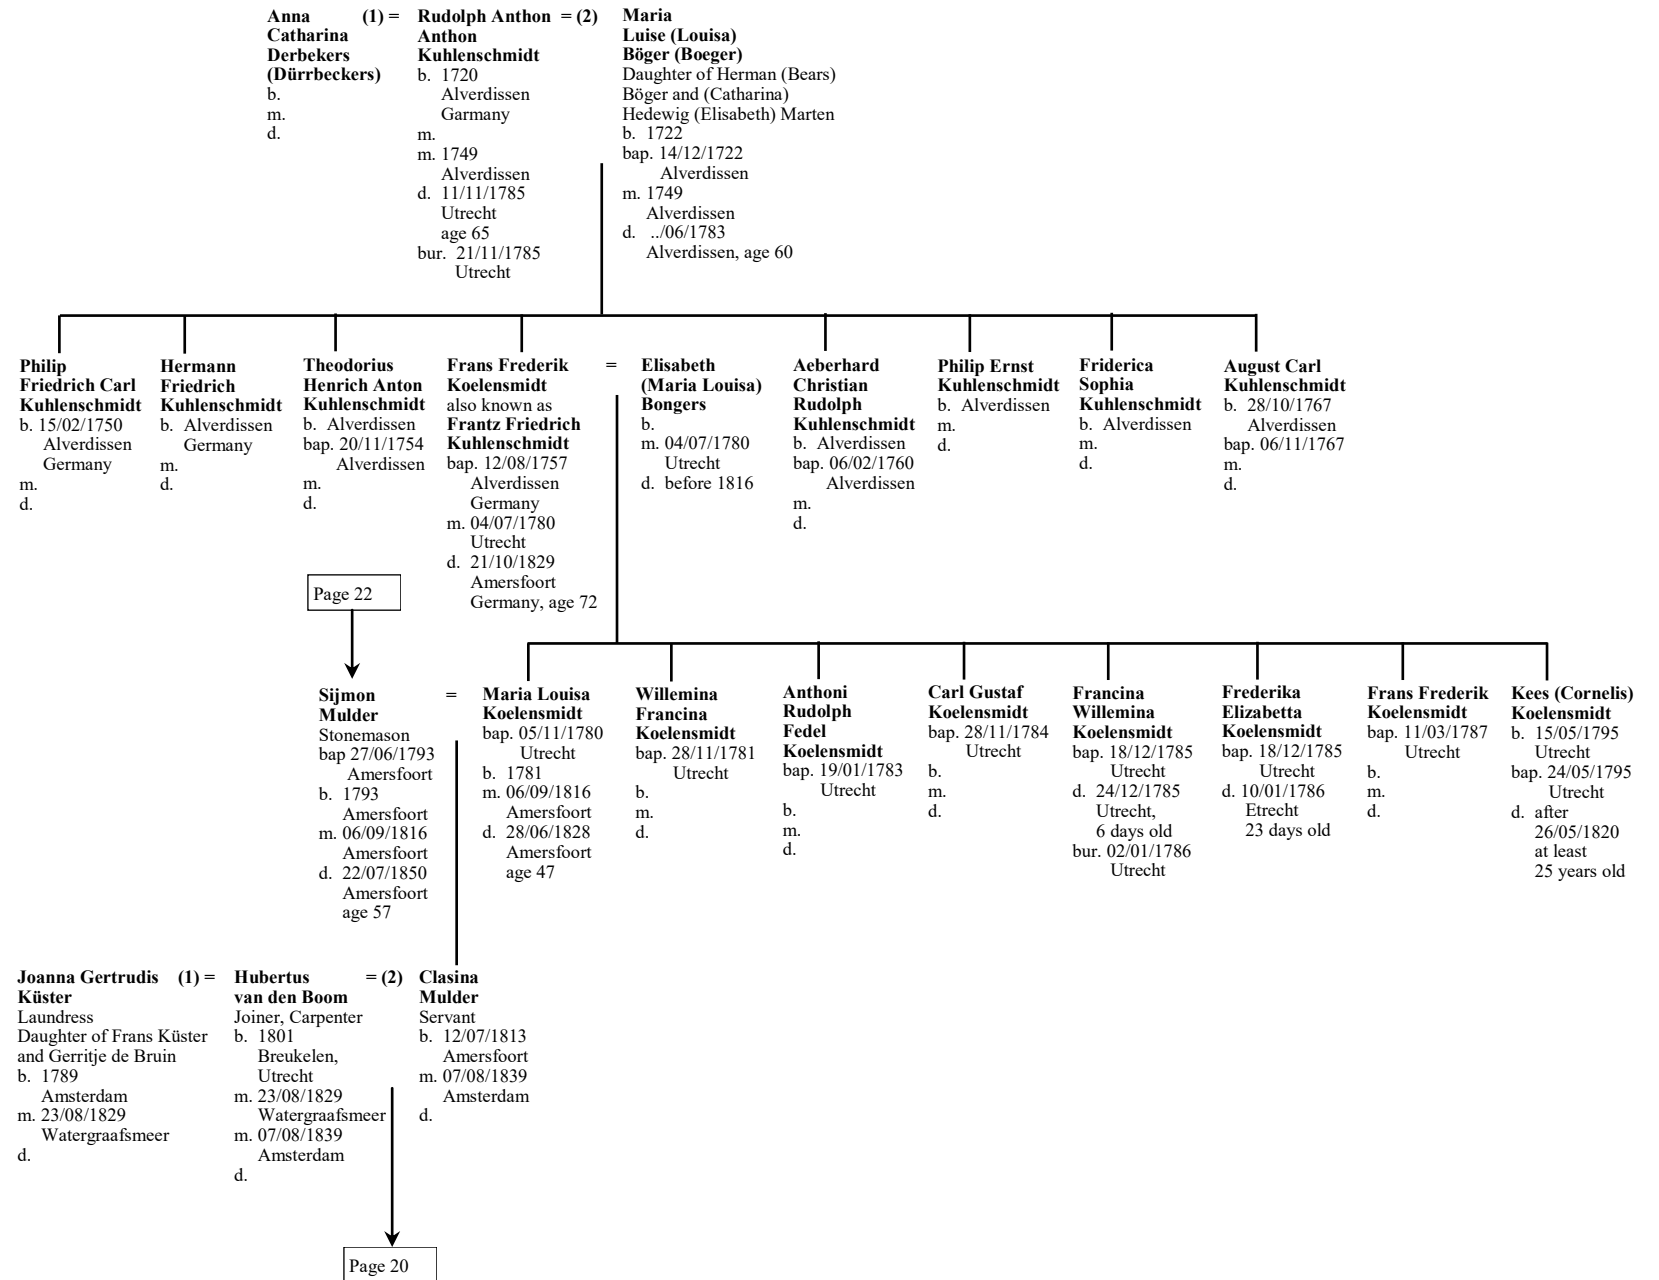

Koelensmidt Family