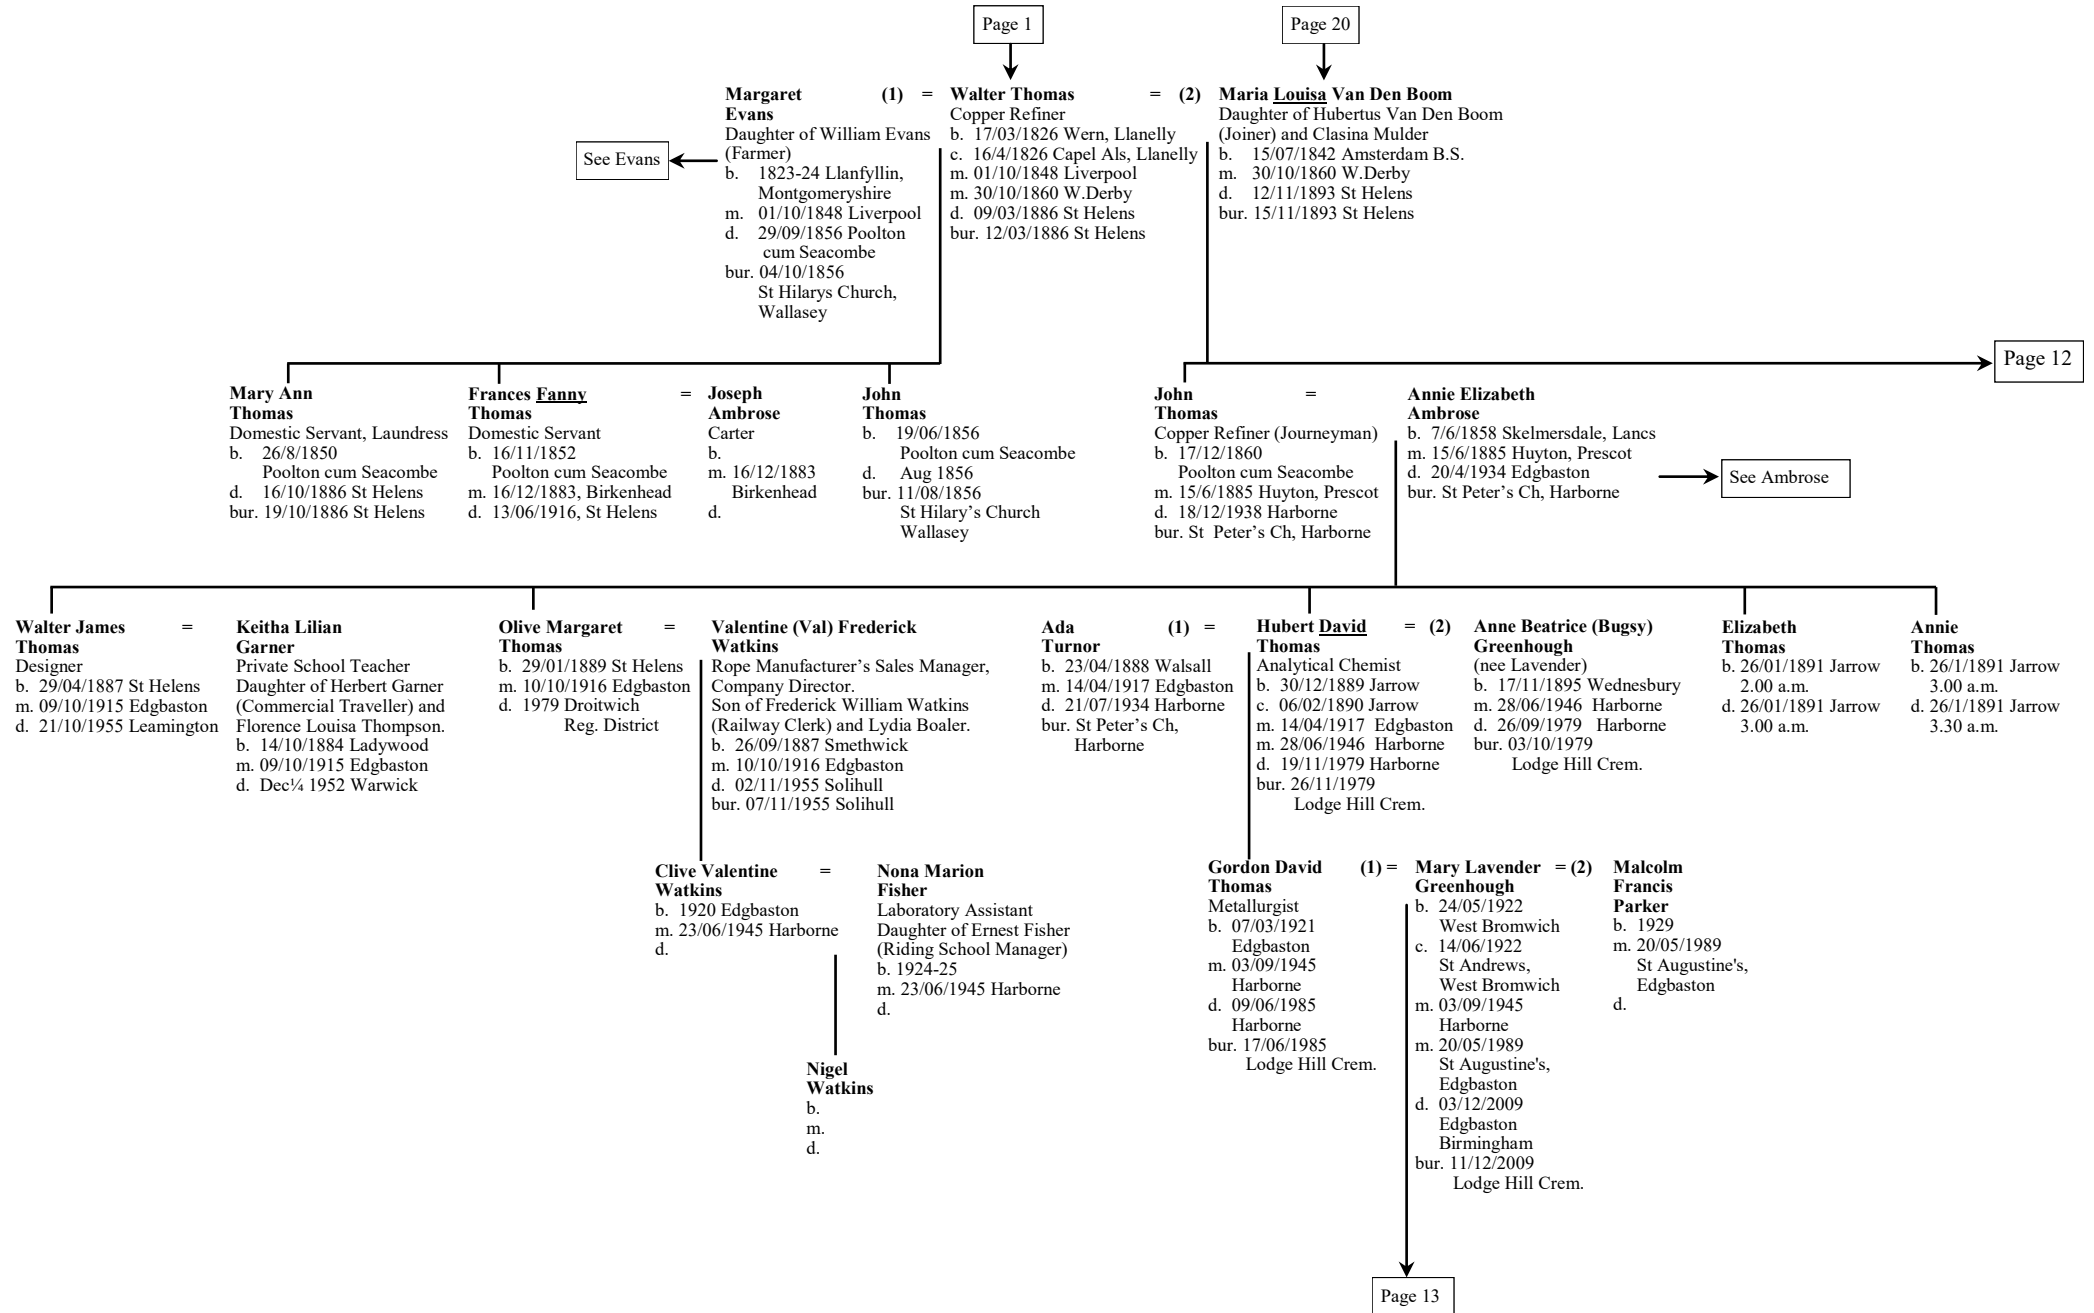

Page 1

Page 20

Margaret (1) = Evans
 Daughter of William Evans (Farmer)
 b. 1823-24 Llanfyllin, Montgomeryshire
 m. 01/10/1848 Liverpool
 d. 29/09/1856 Poolton cum Seacombe
 bur. 04/10/1856 St Hilarys Church, Wallasey