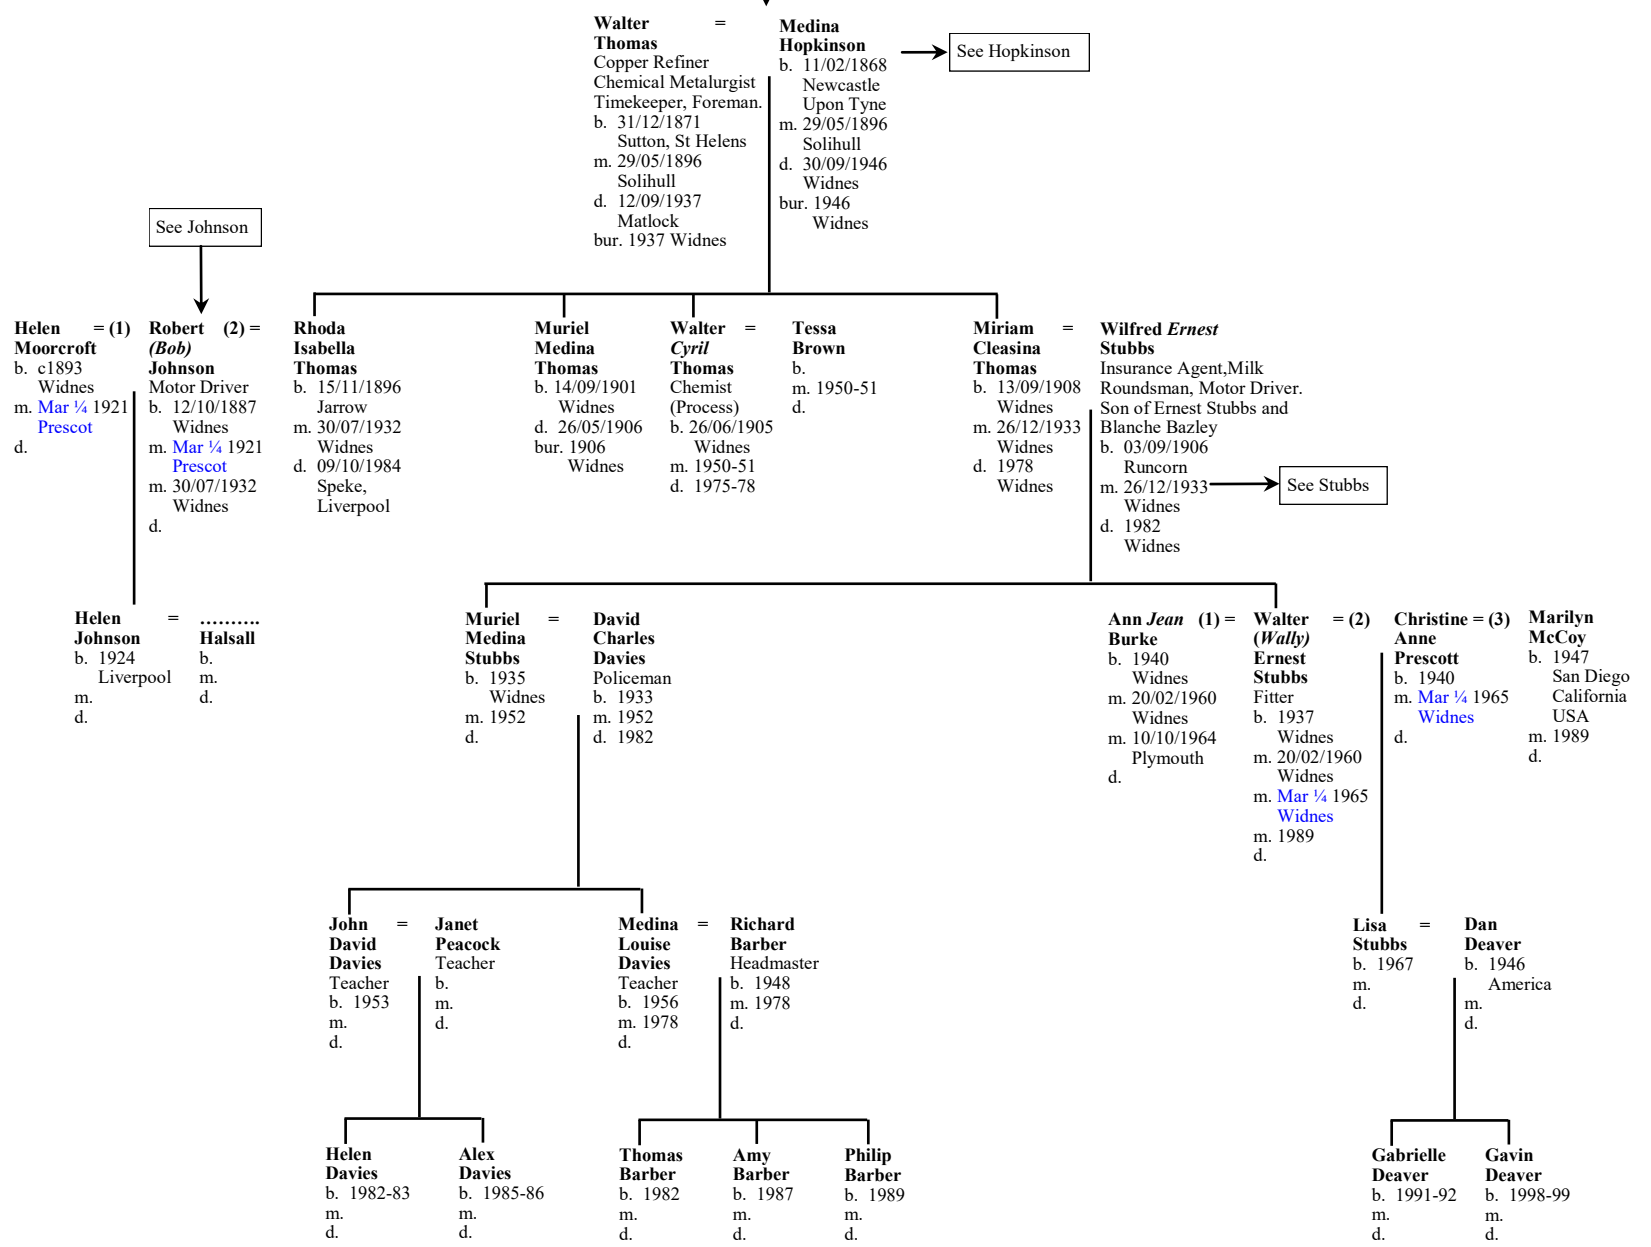

Walter Thomas
 Apprentice Draughtsman
 b. 17/10/1894 St Helens
 m.
 d.

Walter Herbert Edward Morgan
 b. 29/04/1924 St Helens
 m.
 d. Mar ¼ 1963 St Helens age 39

The Thomas Family Tree

Page 12

Page 1

George Thomas
Metal Mixture, Copper Smelter, Copper Refiner (Journeyman)
b. 26/03/1829
Copperworks, Llanelly
c. 23/05/1829
Capel Als, Llanelly
m. 25/08/1850
W. Derby
d. 01/07/1880
Garston
bur. 06/07/1880
St Michaels, Garston