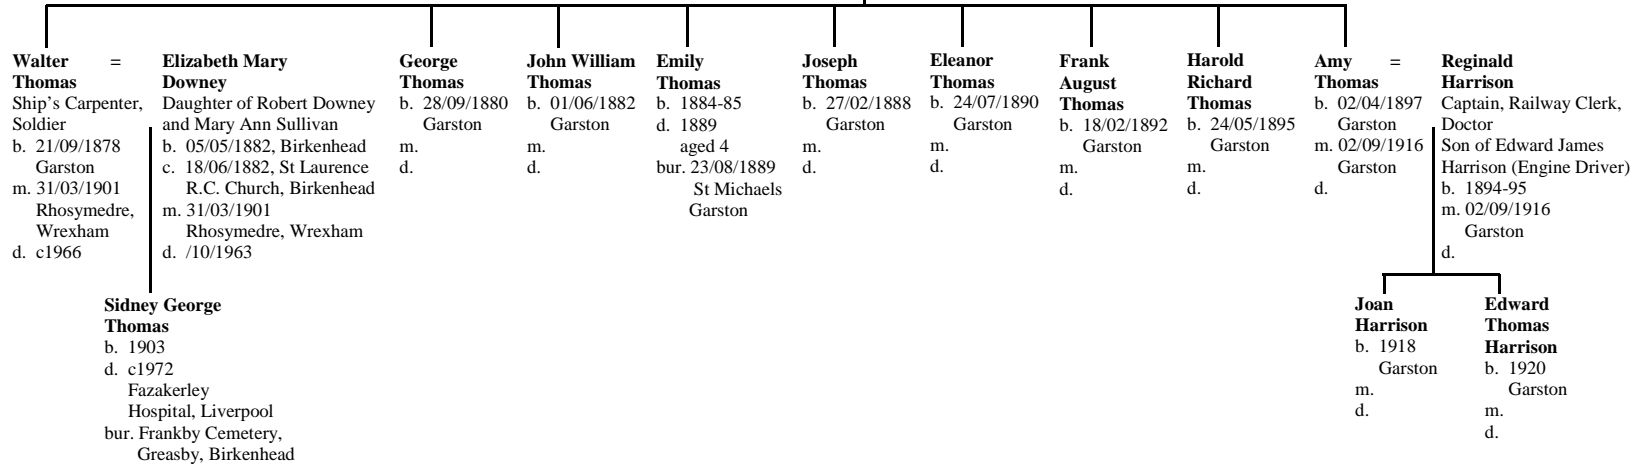

Page 15

John Thomas = **Mary Langford**
Copper Refiner (Manuf), Engine Driver Copper Mills
b. 2/09/1855 Poulton cum Seacombe
m. 9/01/1878 W.Derby
d. 19/01/1915 Garston
bur. 1915 St Michaels Garston