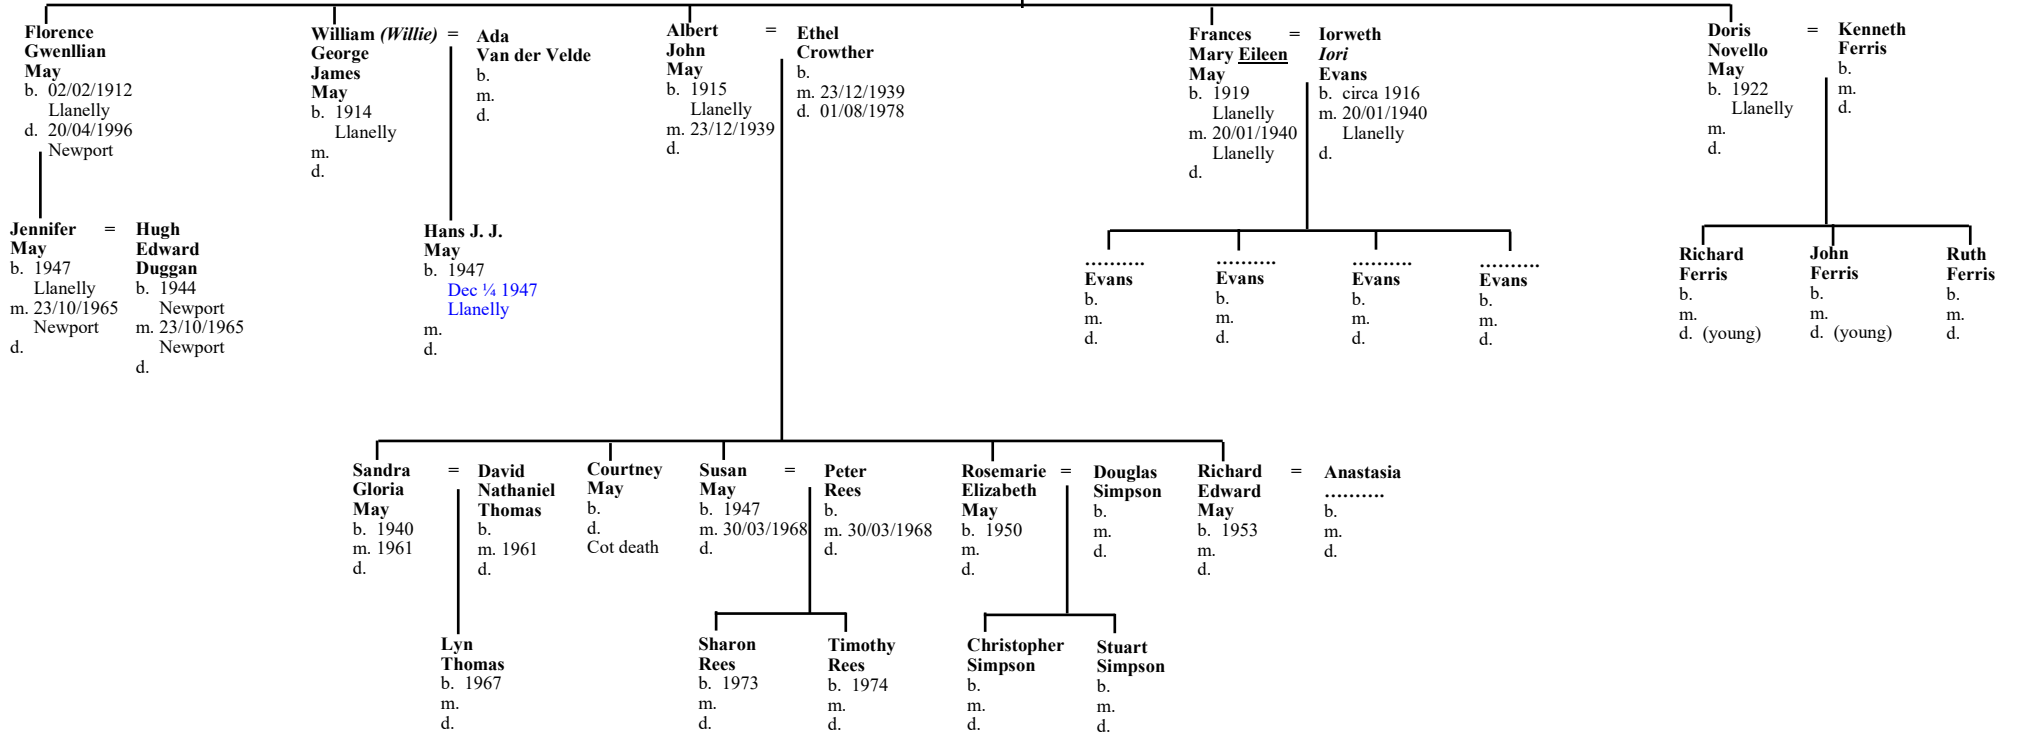

Page 3

Olivia Davies = **William Henry May**
b. 16/02/1892 Llanelly
m. 22/04/1911 Llanelly
d. 25/11/1957 Llanelly
Plasters Labourer, Worker in Tin Works
Son of George William May and Mary Jones
b. 10/02/1890 Llanelly
m. 22/04/1911 Llanelly
d. 28/02/1960 Llanelly