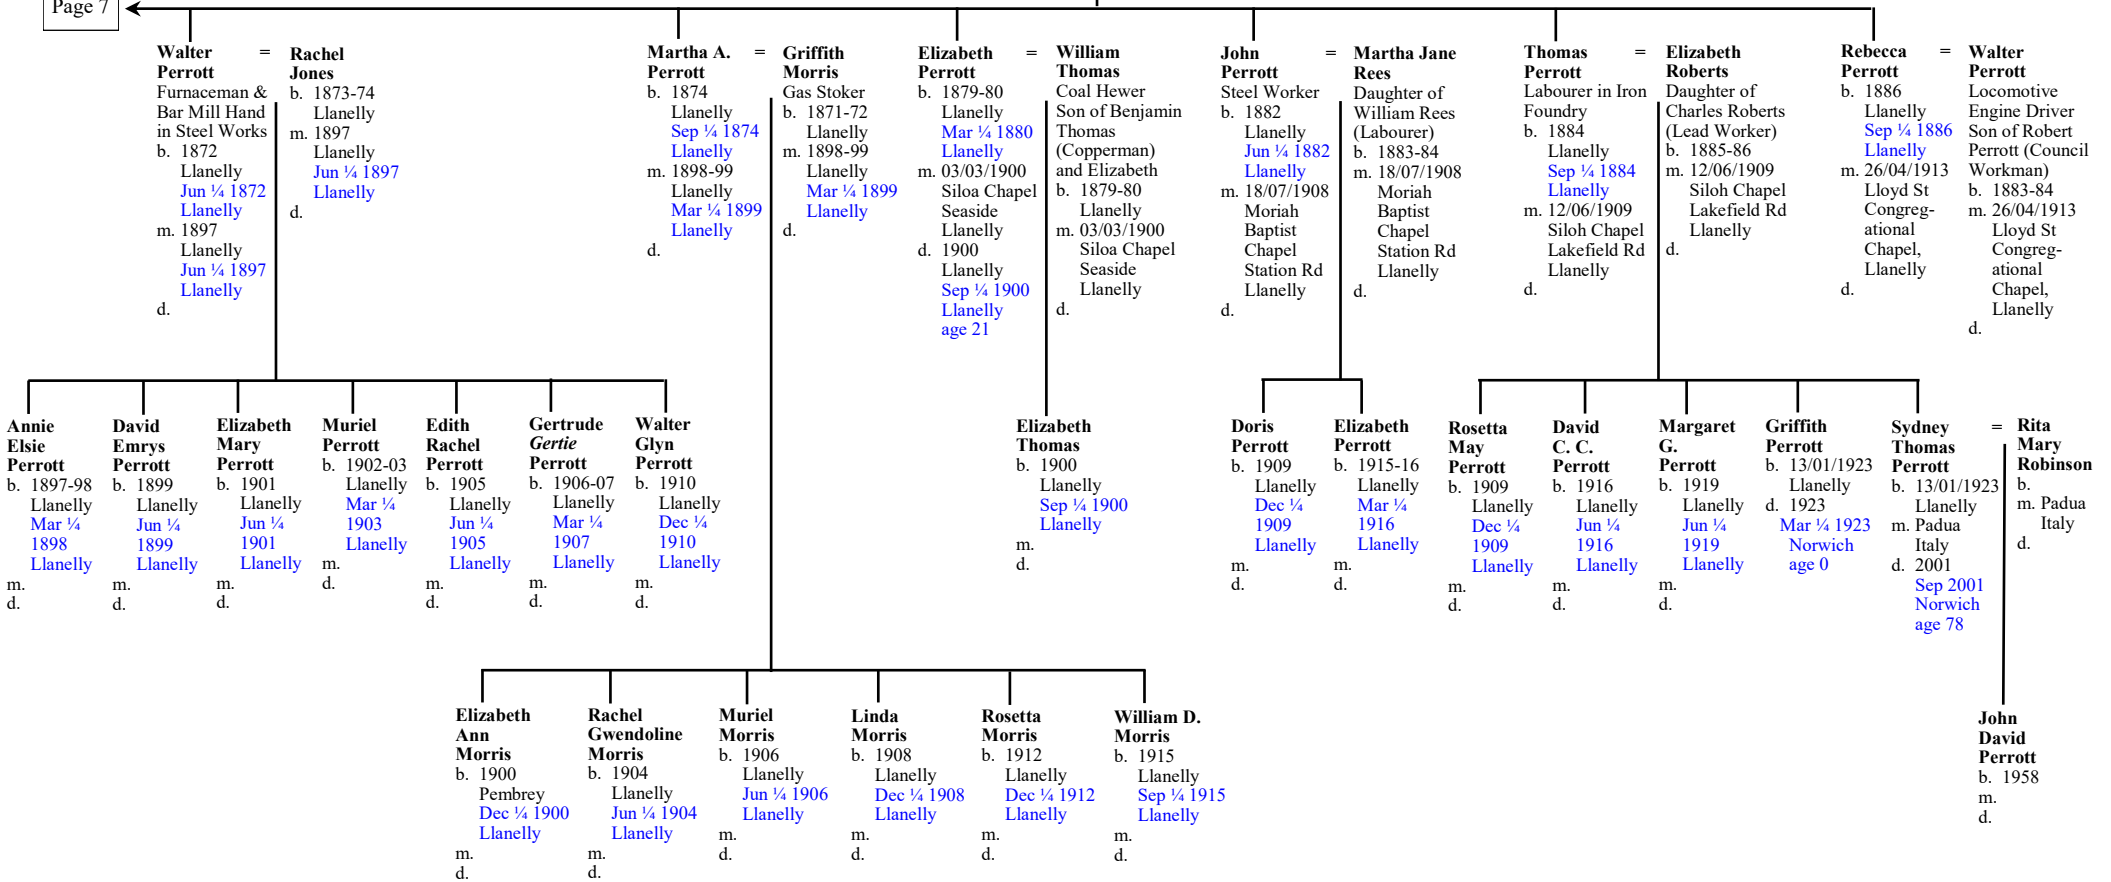

Page 7

The Thomas Family Tree

Page 1

Summary Page  
See pages 11 to 14  
for details

Page 1

Page 20

**Margaret (1) = Walter = (2) Maria Louisa**  
**Evans Thomas Van Den Boom**  
 Daughter of William  
 Evans (Farmer)  
 b. 1823-24  
 Llanfyllin,  
 Montgomeryshire  
 m. 01/10/1848  
 Liverpool  
 d. 29/09/1856  
 Poolton cum  
 Seacombe  
 bur. 04/10/1856  
 St Hilarys Church,  
 Wallasey