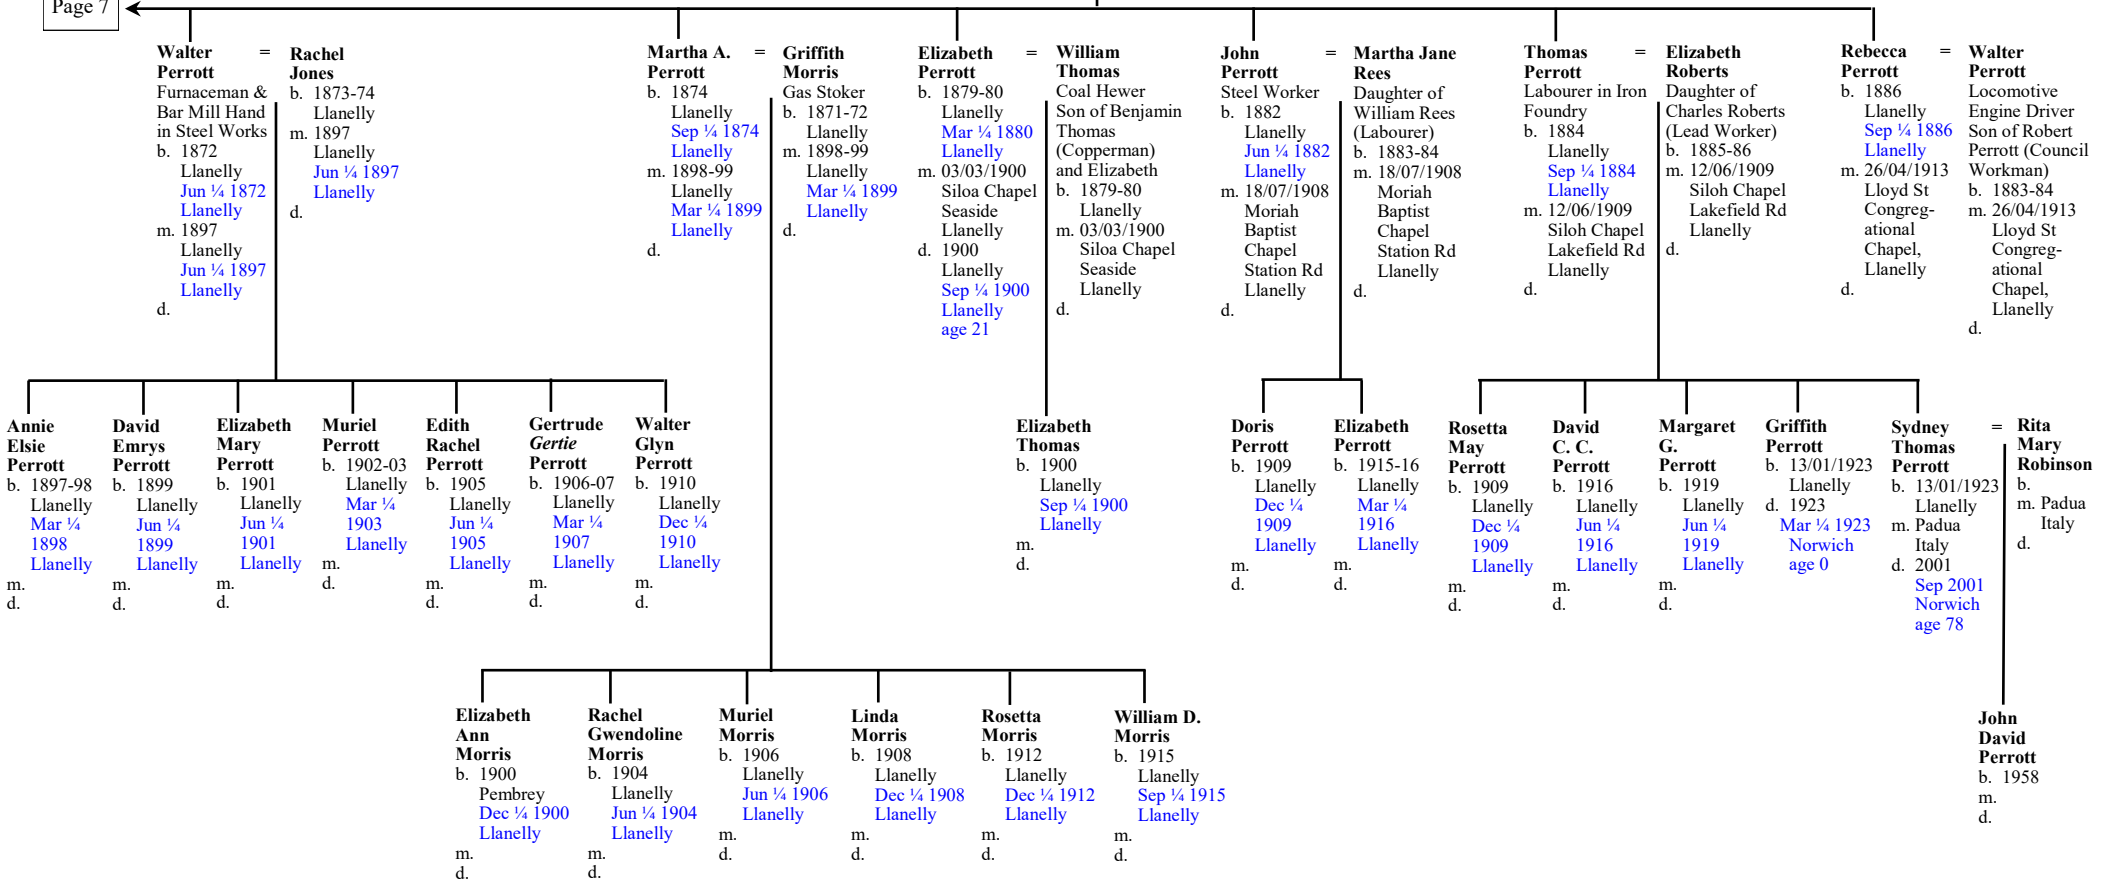

Page 2

Rachel Clement = **David Perrott**
b. 19/4/1844 Seaside Llanelly
m. 02/03/1861 Siloah Chapel Llanelly
d.
David Perrott
Railway Labourer, Lead Works Labourer.
Son of David Perrott (Pilot) and Rebecca
b. 1841-1842 Llanelly
m. 02/03/1861 Siloah Chapel Llanelly
d. 1895 Llanelly
Dec ¼ 1895 Llanelly, age 53

Page 7

Rita Mary Robinson
b. m. Padua Italy
d.