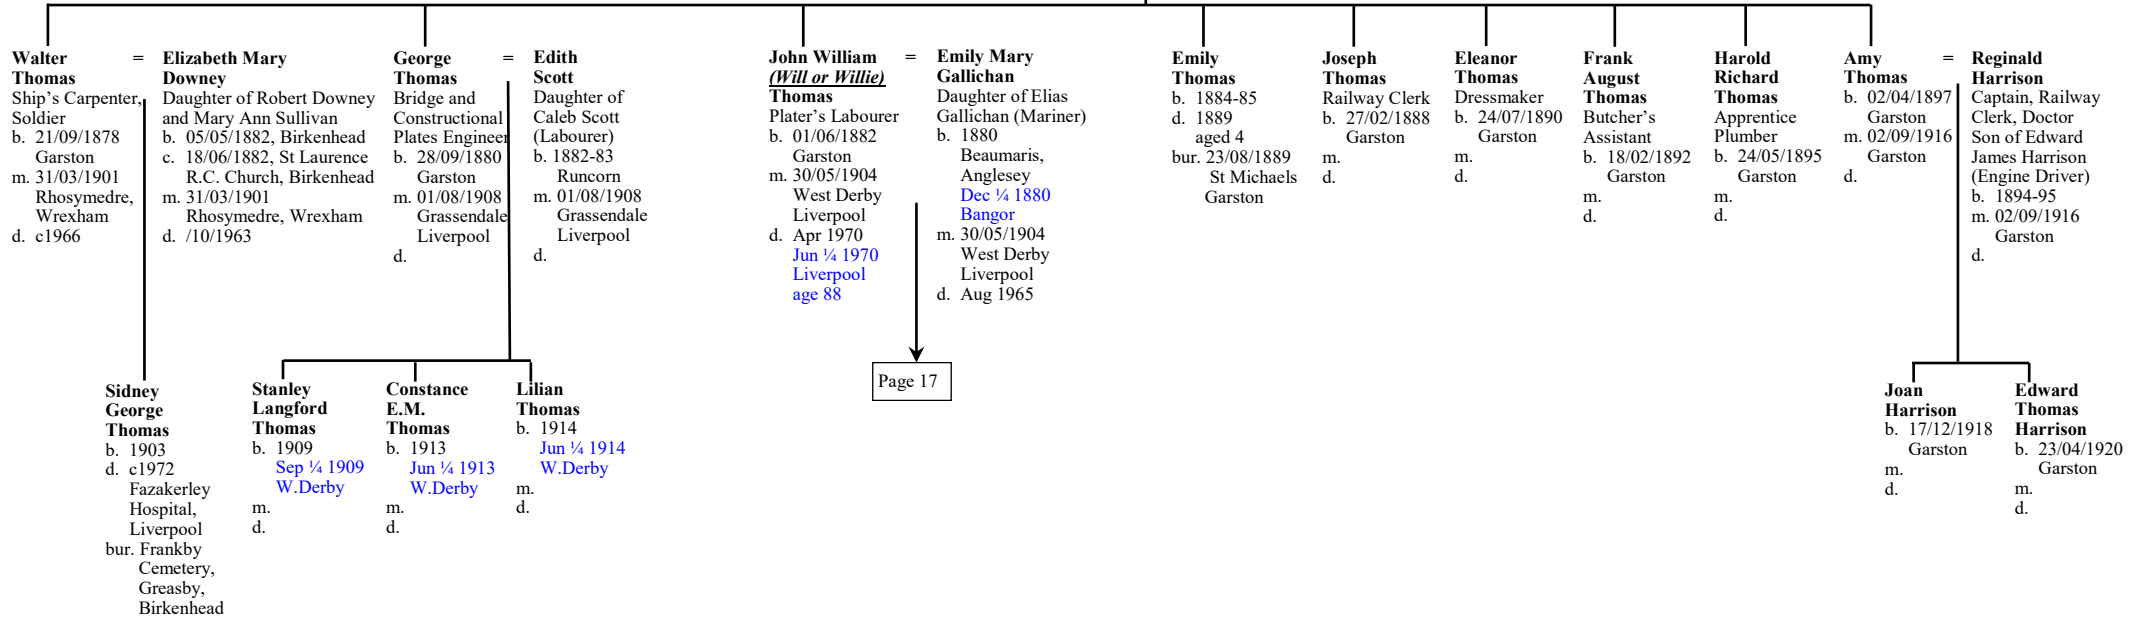

Page 15

John Thomas = **Mary Langford**
Copper Refiner (Manuf), Engine Driver Copper Mills
b. 2/09/1855 Poulton cum Seacombe
m. 9/01/1878 W.Derby
d. 19/01/1915 Garston
bur. 1915 St Michaels Garston

Daughter of John Langford (Dock Labourer)
b. 1856-57 Garston
m. 9/01/1878 W.Derby
d.