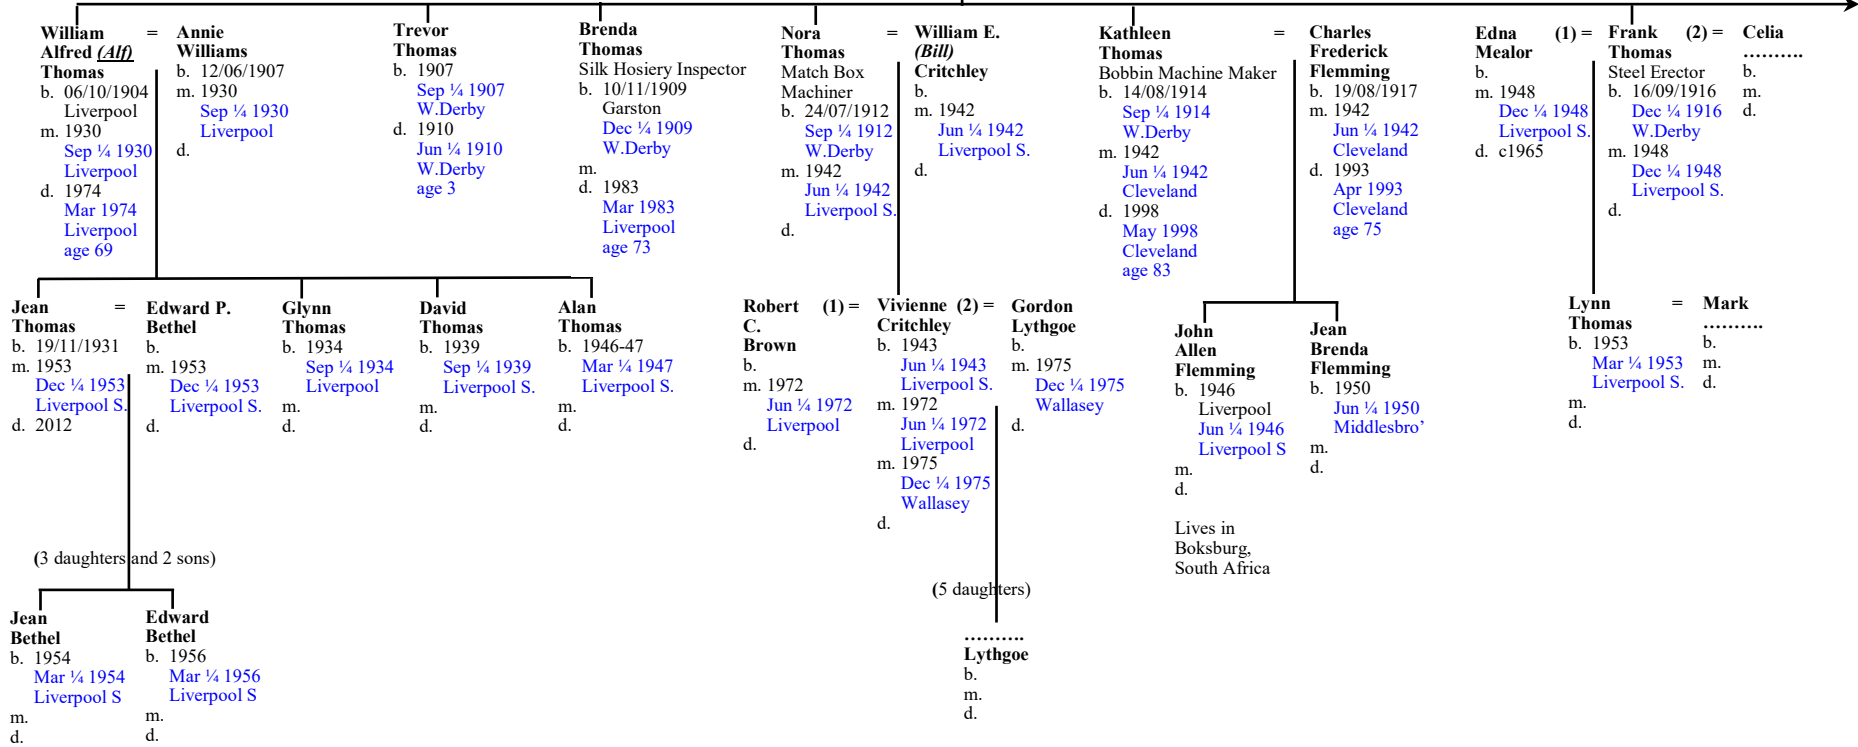

↓

John William = **Emily Mary**
(Will or Willie) **Gallichan**
Thomas Daughter of Elias
Plater's Labourer Gallichan (Mariner)
b. 01/06/1882 b. 13/11/1880
Garston Beaumaris,
m. 30/05/1904 Anglesey,
West Derby Dec ¼ 1880
Liverpool Bangor
d. Apr 1970 m. 30/05/1904
Jun ¼ 1970 West Derby
Liverpool Liverpool
age 88 d. Aug 1965

Page 18