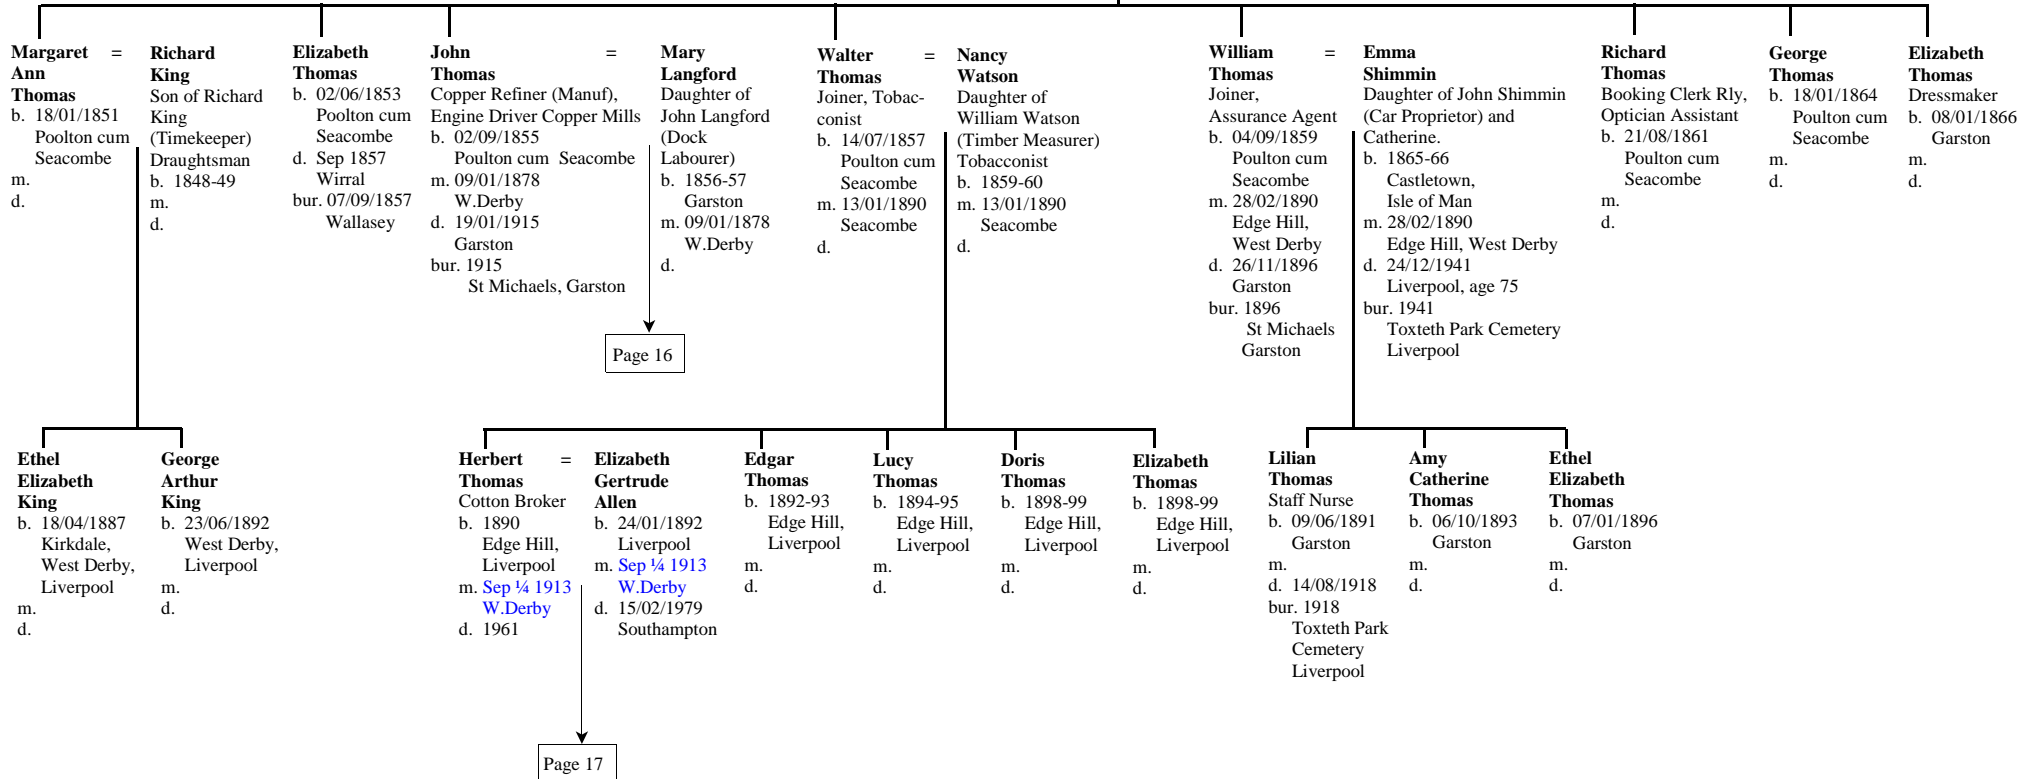

Page 1

George Thomas = **Elizabeth Evans**
Metal Mixture, Copper Smelter, Copper Refiner (Journeyman)
b. 26/03/1829
Copperworks, Llanelly
c. 23/05/1829
Capel Als, Llanelly
m. 25/08/1850
W.Derby
d. 01/07/1880
Garston
bur. 06/07/1880
St Michaels, Garston

Daughter of Richard Evans (Sailmaker)
Dress Maker
b. 25/05/1824
Liverpool
m. 25/08/1850
W.Derby
d. 21/07/1905
Wavertree
Liverpool
bur. 25/07/1905
St Michaels
Garston