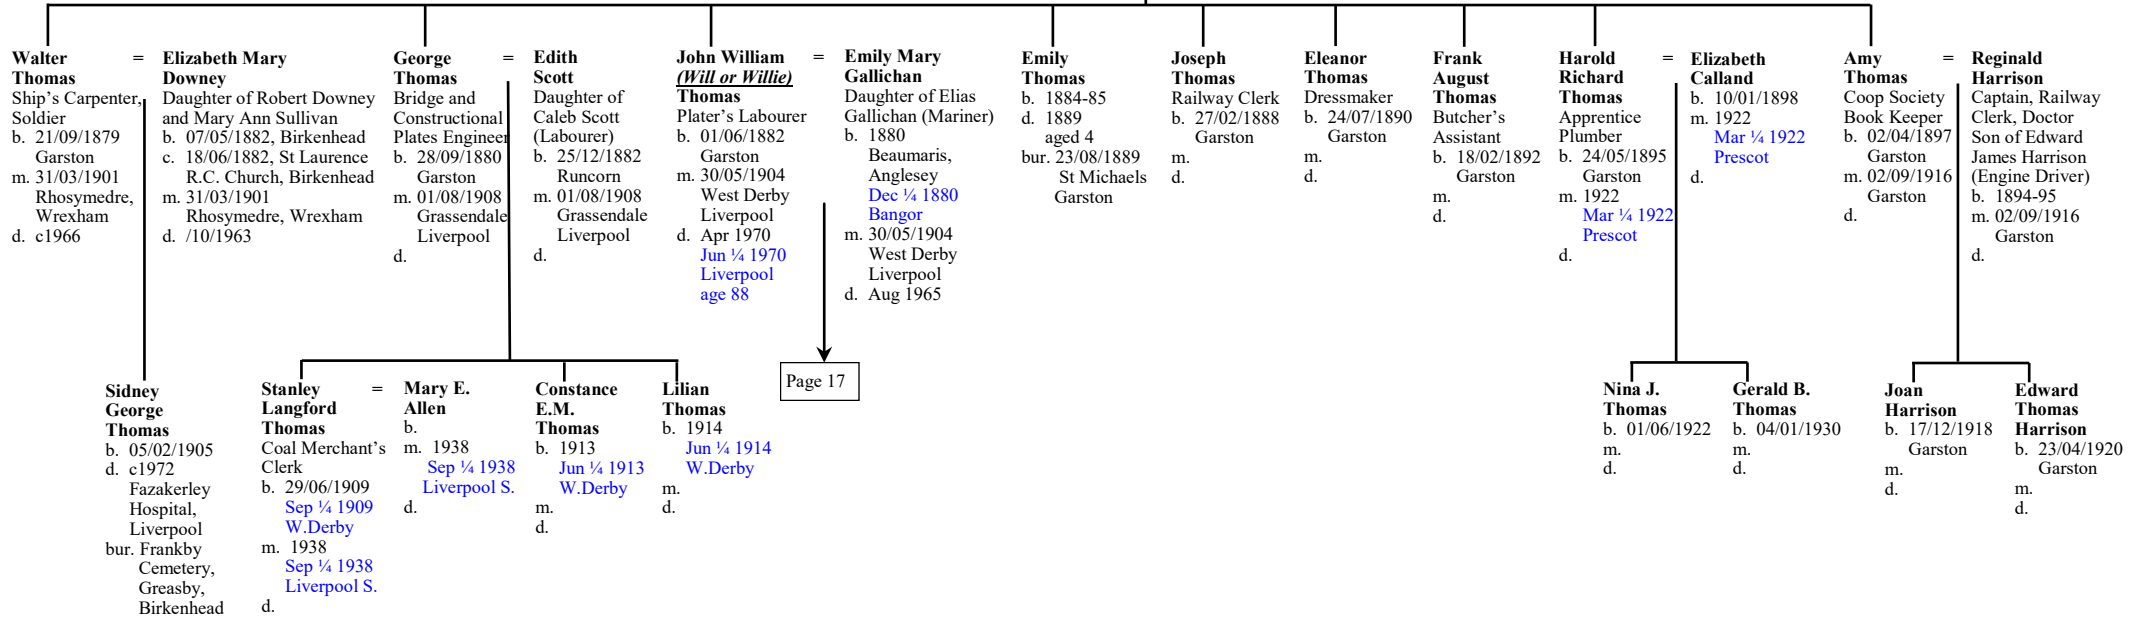

Page 15

John Thomas = **Mary (Polly) Langford**
Copper Refiner (Manuf), Engine Driver Copper Mills
b. 2/09/1855 Poulton cum Seacombe
m. 9/01/1878 W.Derby
d. 19/01/1915 Garston
bur. 1915 St Michaels Garston