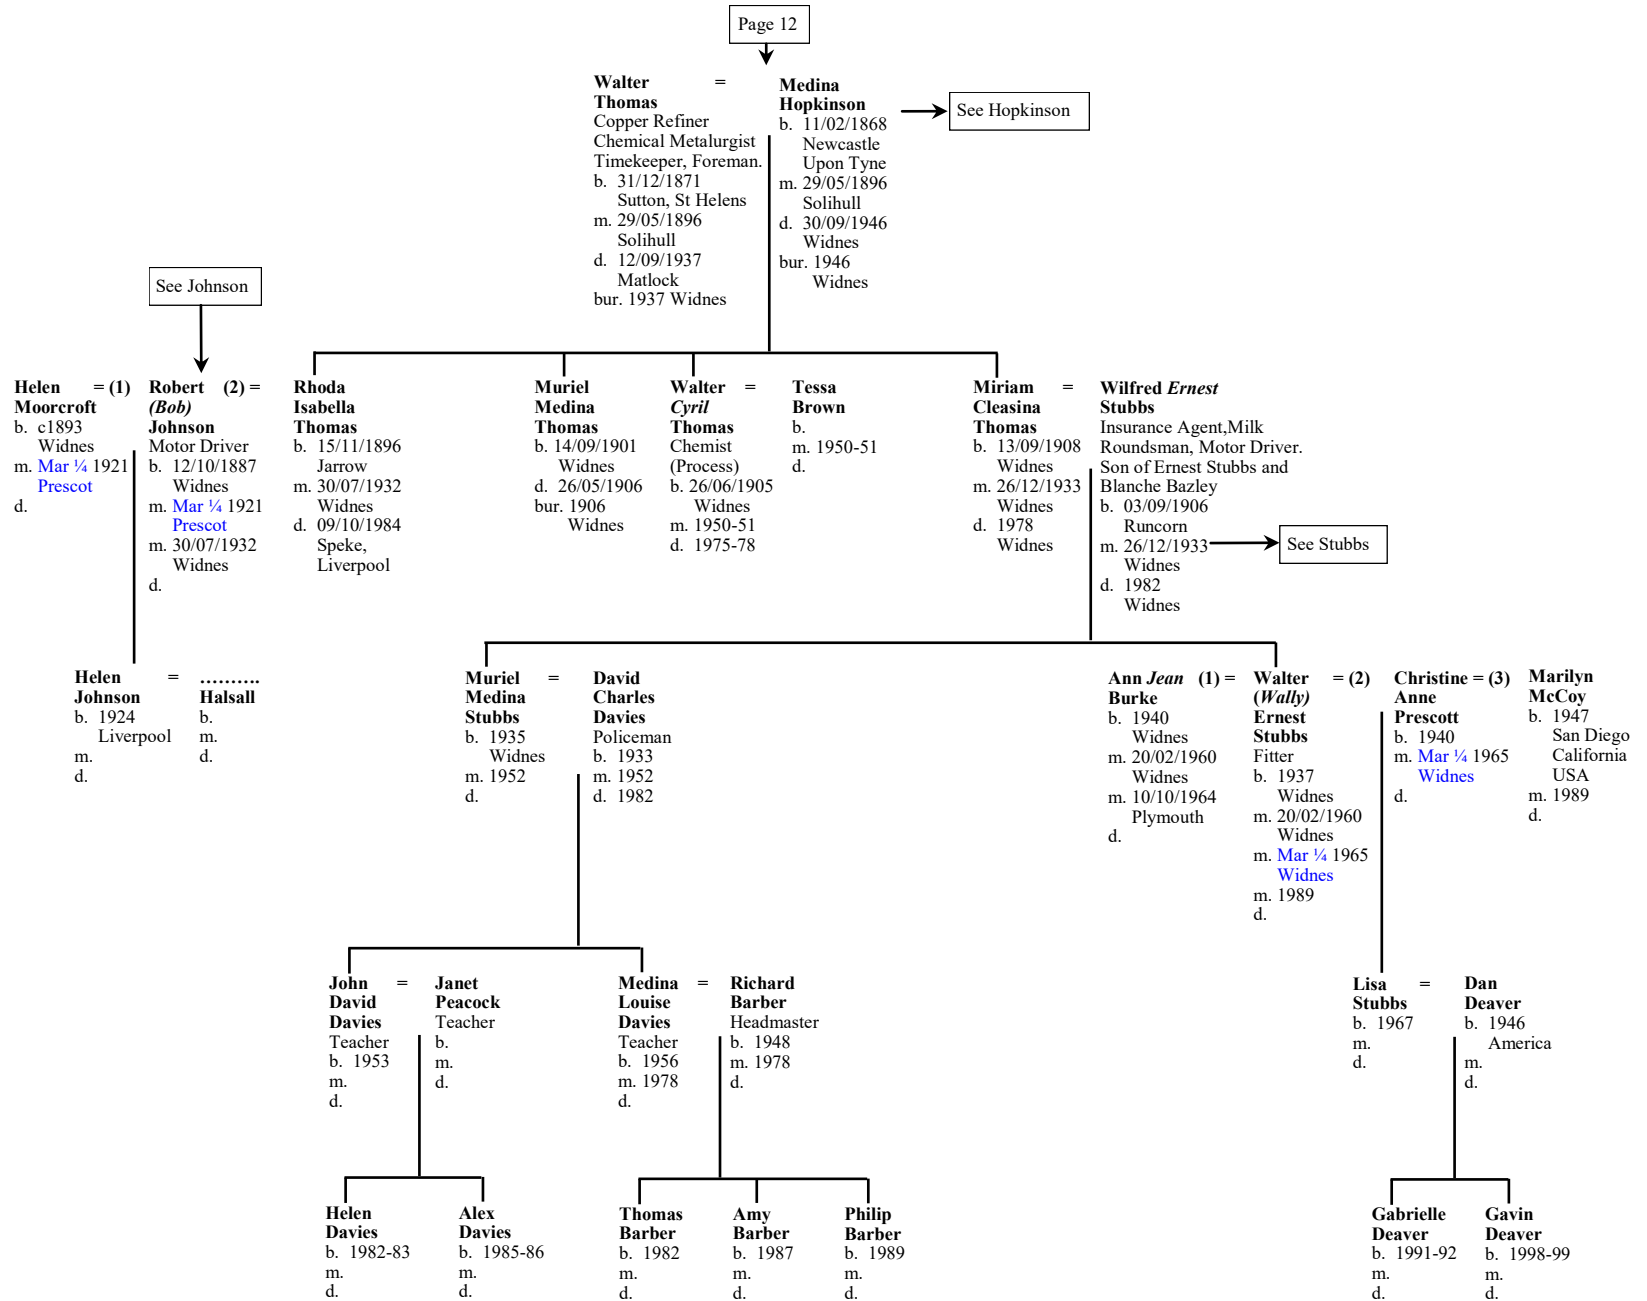

The Thomas Family Tree