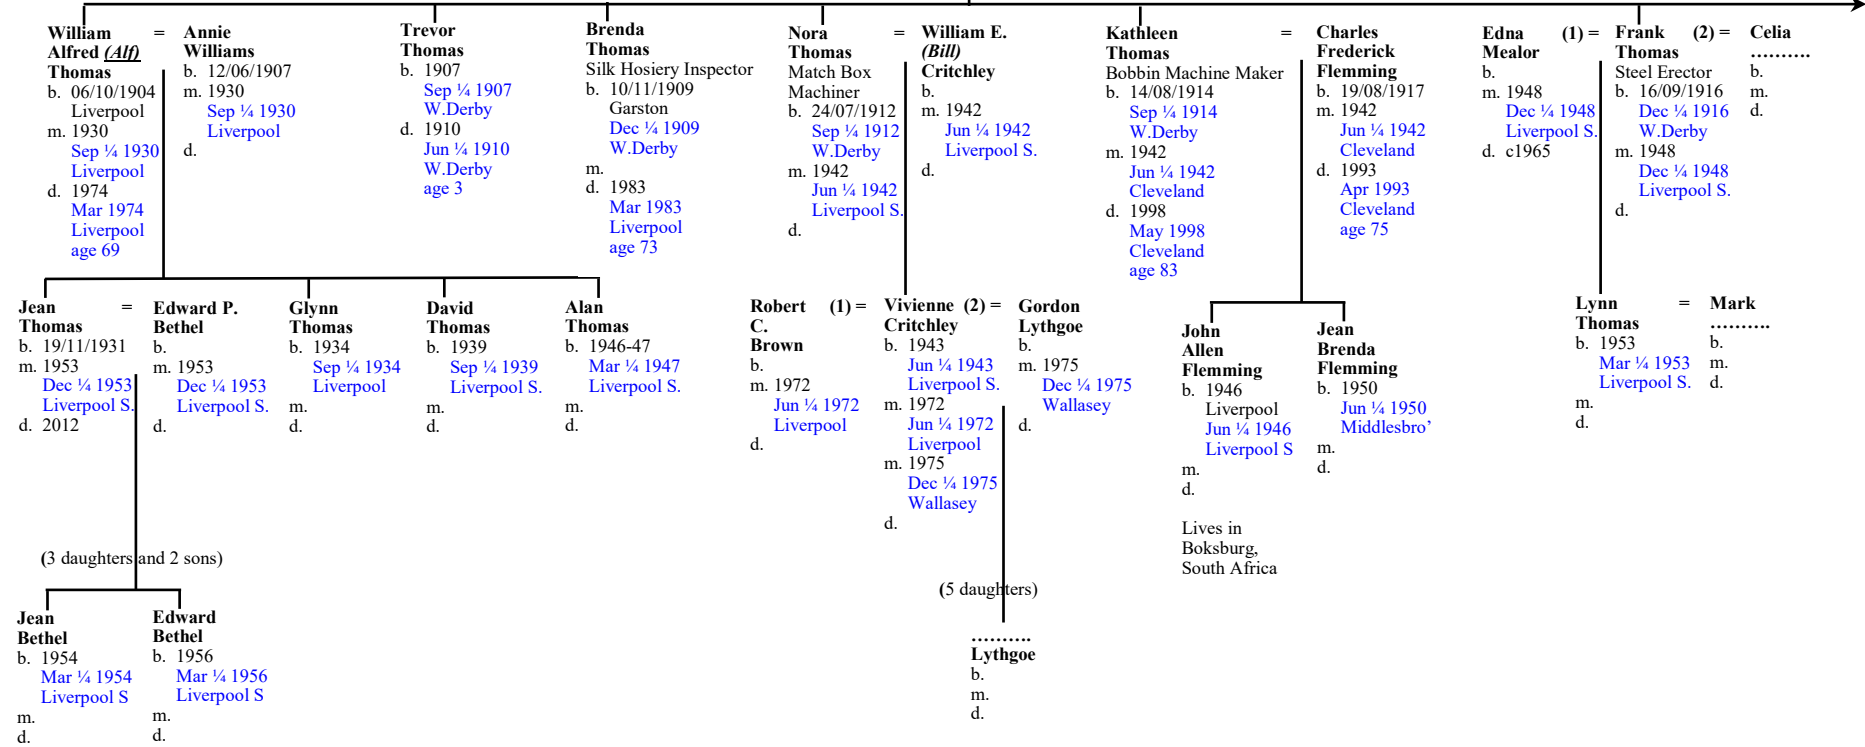

↓

John William = **Emily Mary**
(Will or Willie) **Gallichan**
Thomas Daughter of Elias
Plater's Labourer Gallichan (Mariner)
b. 01/06/1882 b. 13/11/1880
Garston Beaumaris,
m. 30/05/1904 Anglesey,
West Derby Dec ¼ 1880
Liverpool Bangor
d. Apr 1970 m. 30/05/1904
Jun ¼ 1970 West Derby
Liverpool Liverpool
age 88 d. Aug 1965

Page 18