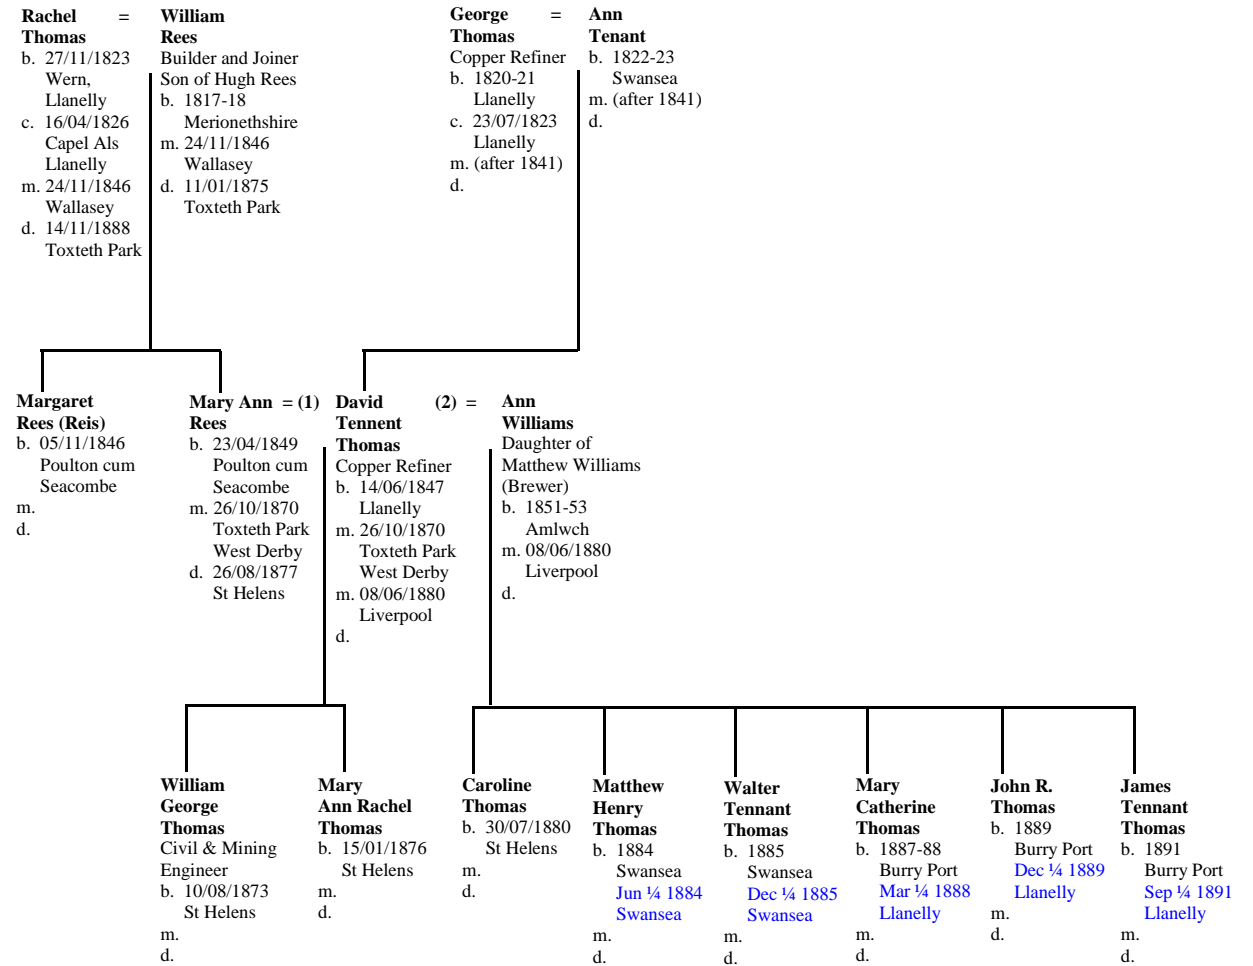

The Thomas Family Tree

Page 1