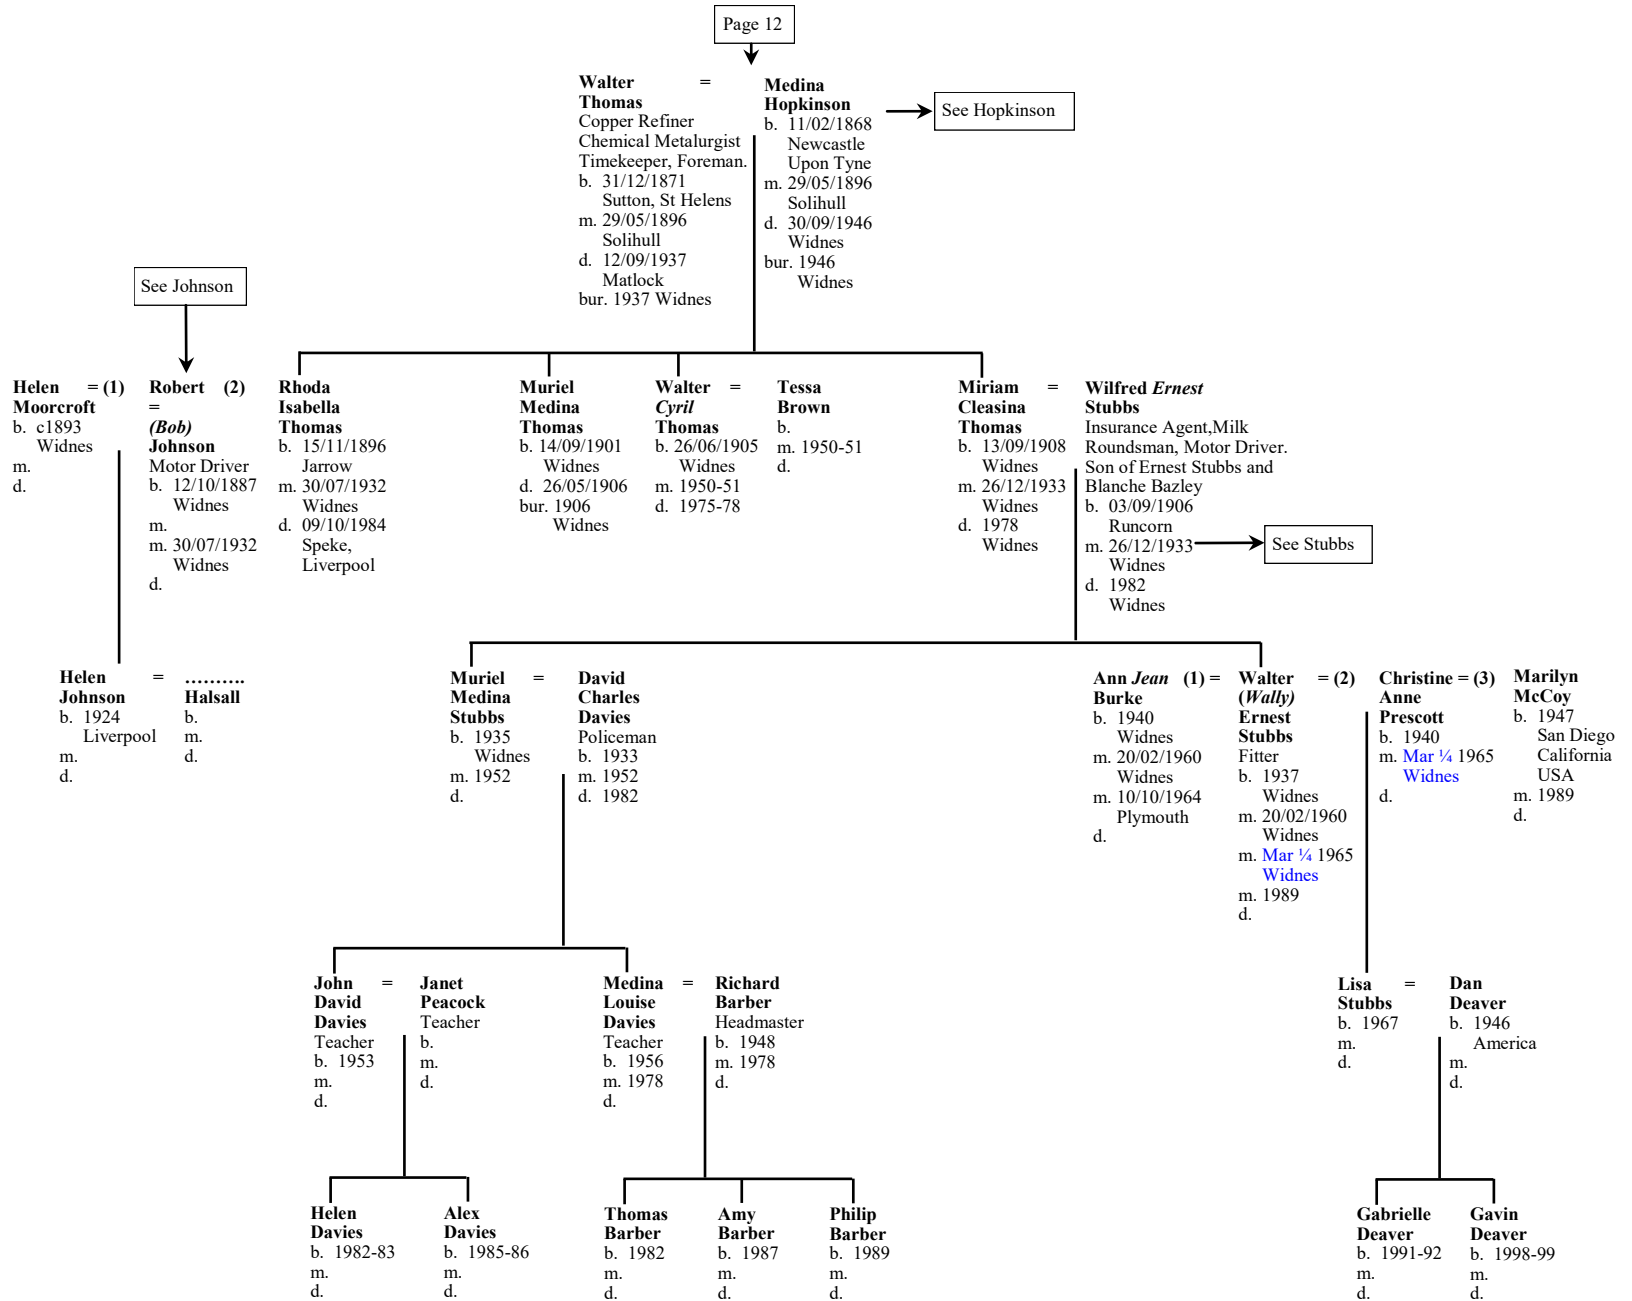

Walter Thomas
 Apprentice Draughtsman
 b. 17/10/1894 St Helens
 m. d.

Walter Herbert Edward Morgan
 b. 29/04/1924 St Helens
 m.
 d. Mar ¼ 1963 St Helens age 39

The Thomas Family Tree

Page 1

George Thomas
 Metal Mixture, Copper Smelter, Copper Refiner (Journeyman)
 b. 26/03/1829
 Copperworks, Llanelly
 c. 23/05/1829
 Capel Als, Llanelly
 m. 25/08/1850
 W.Derby
 d. 01/07/1880
 Garston
 bur. 06/07/1880
 St Michaels, Garston