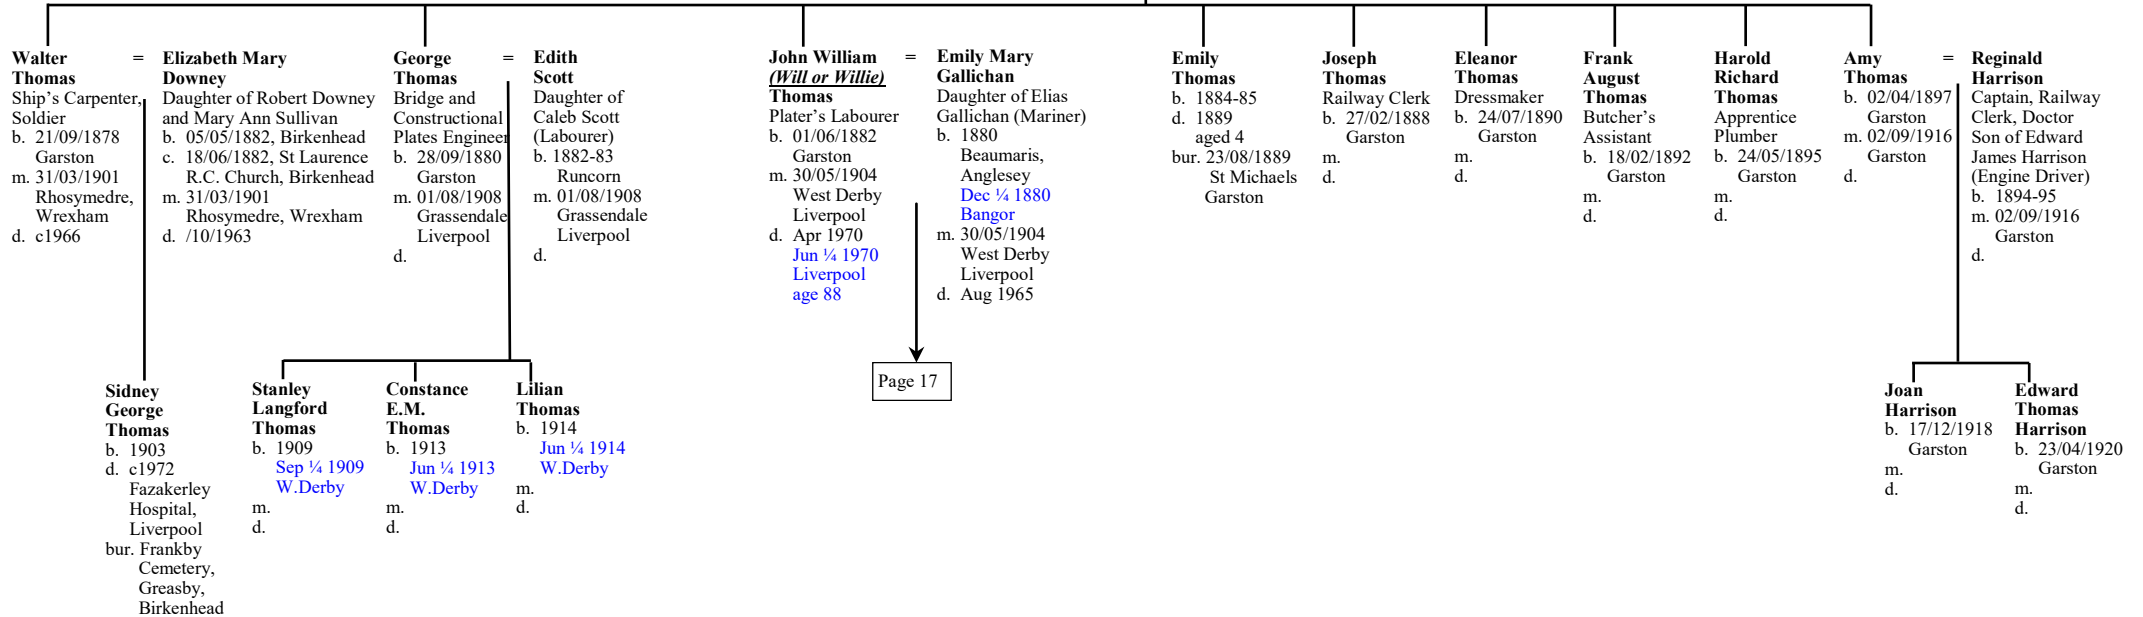

Page 15

John Thomas = **Mary Langford**
Copper Refiner (Manuf), Engine Driver Copper Mills
b. 2/09/1855 Poulton cum Seacombe
m. 9/01/1878 W.Derby
d. 19/01/1915 Garston
bur. 1915 St Michaels Garston

Daughter of John Langford (Dock Labourer)
b. 1856-57 Garston
m. 9/01/1878 W.Derby
d.

Page 17