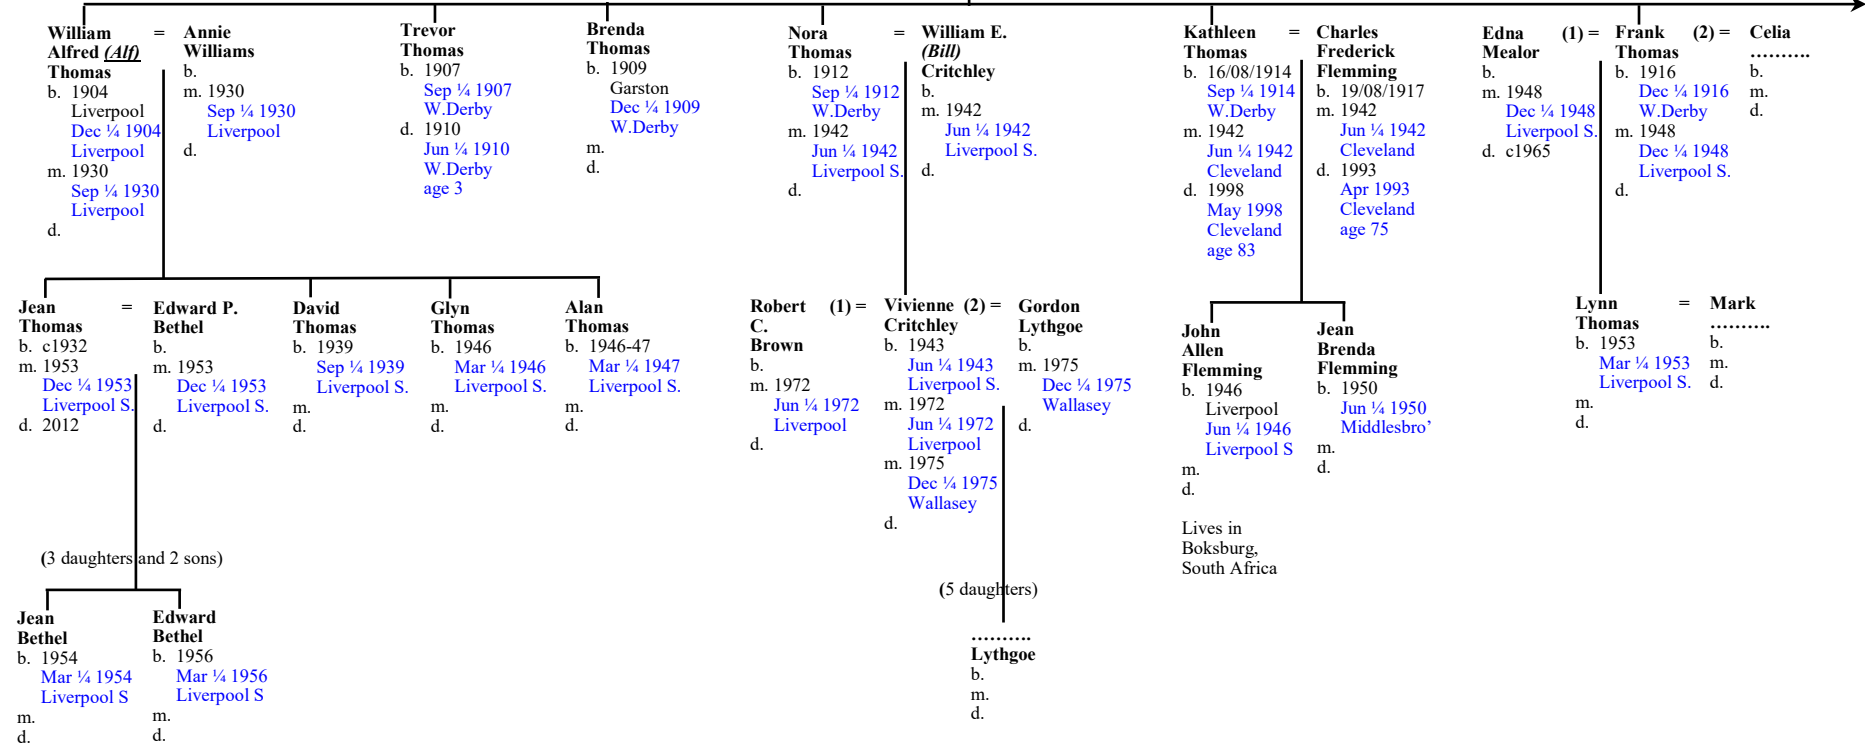

Daughter of John Langford (Dock Labourer)  
 b. 1856-57 Garston  
 m. 9/01/1878 W.Derby  
 d.

Page 17

↓

**John William** = **Emily Mary**  
*(Will or Willie)* **Gallichan**  
**Thomas**  
 Plater's Labourer  
 b. 01/06/1882  
 Garston  
 m. 30/05/1904  
 West Derby  
 Liverpool  
 d. Apr 1970  
 Jun ¼ 1970  
 Liverpool  
 age 88

=

**Emily Mary**  
**Gallichan**  
 Daughter of Elias  
 Gallichan (Mariner)  
 b. 1880  
 Beaumaris,  
 Anglesey  
 Dec ¼ 1880  
 Bangor  
 m. 30/05/1904  
 West Derby  
 Liverpool  
 d. Aug 1965

Page 16