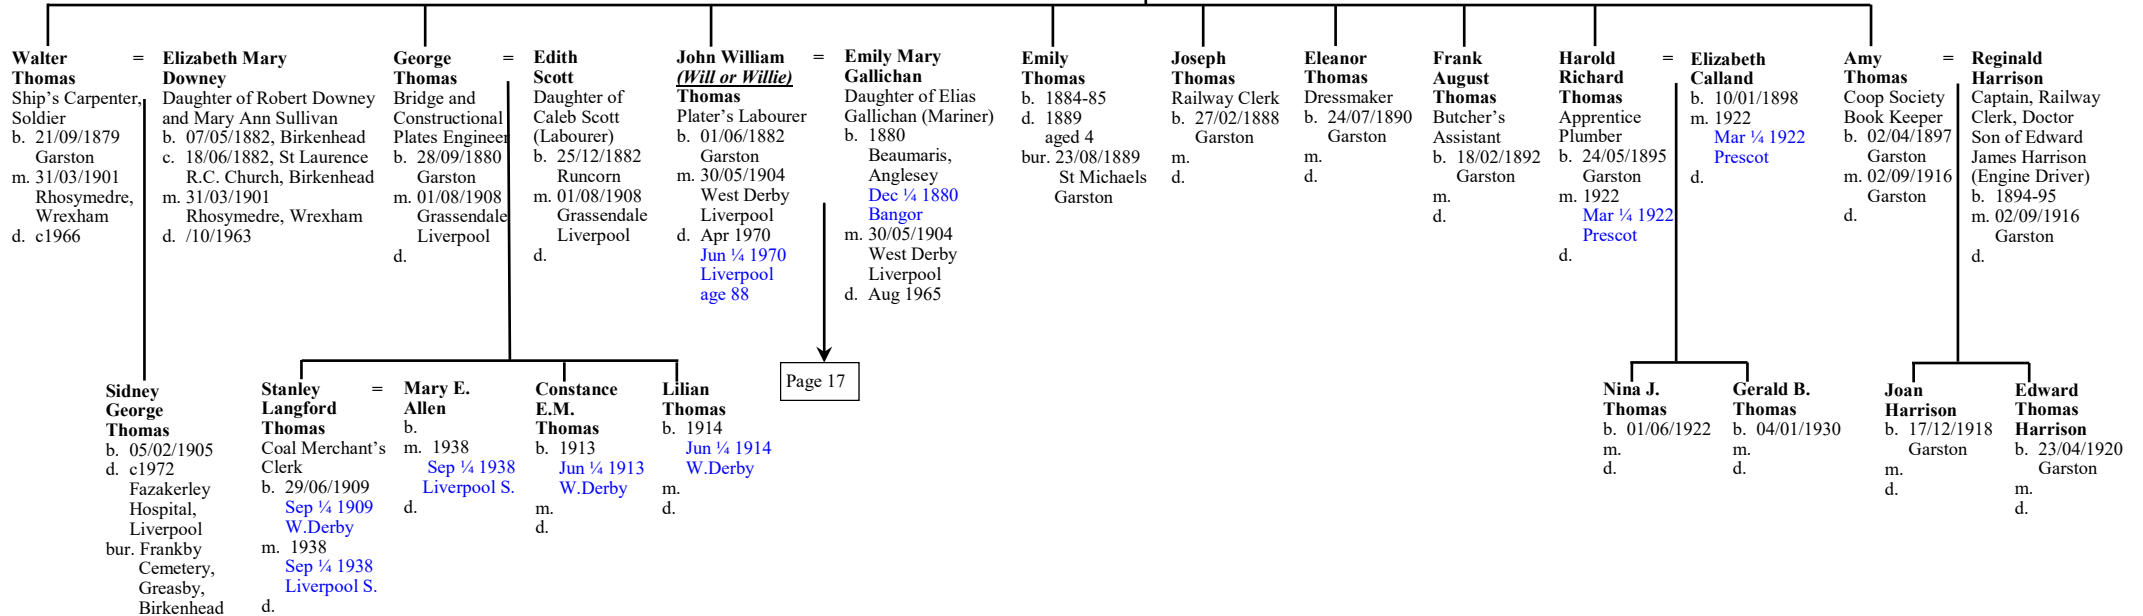

Page 15

John Thomas = **Mary (Polly) Langford**
Copper Refiner (Manuf), Engine Driver Copper Mills
b. 2/09/1855 Poulton cum Seacombe
m. 9/01/1878 W.Derby
d. 19/01/1915 Garston
bur. 1915 St Michaels Garston

Page 17