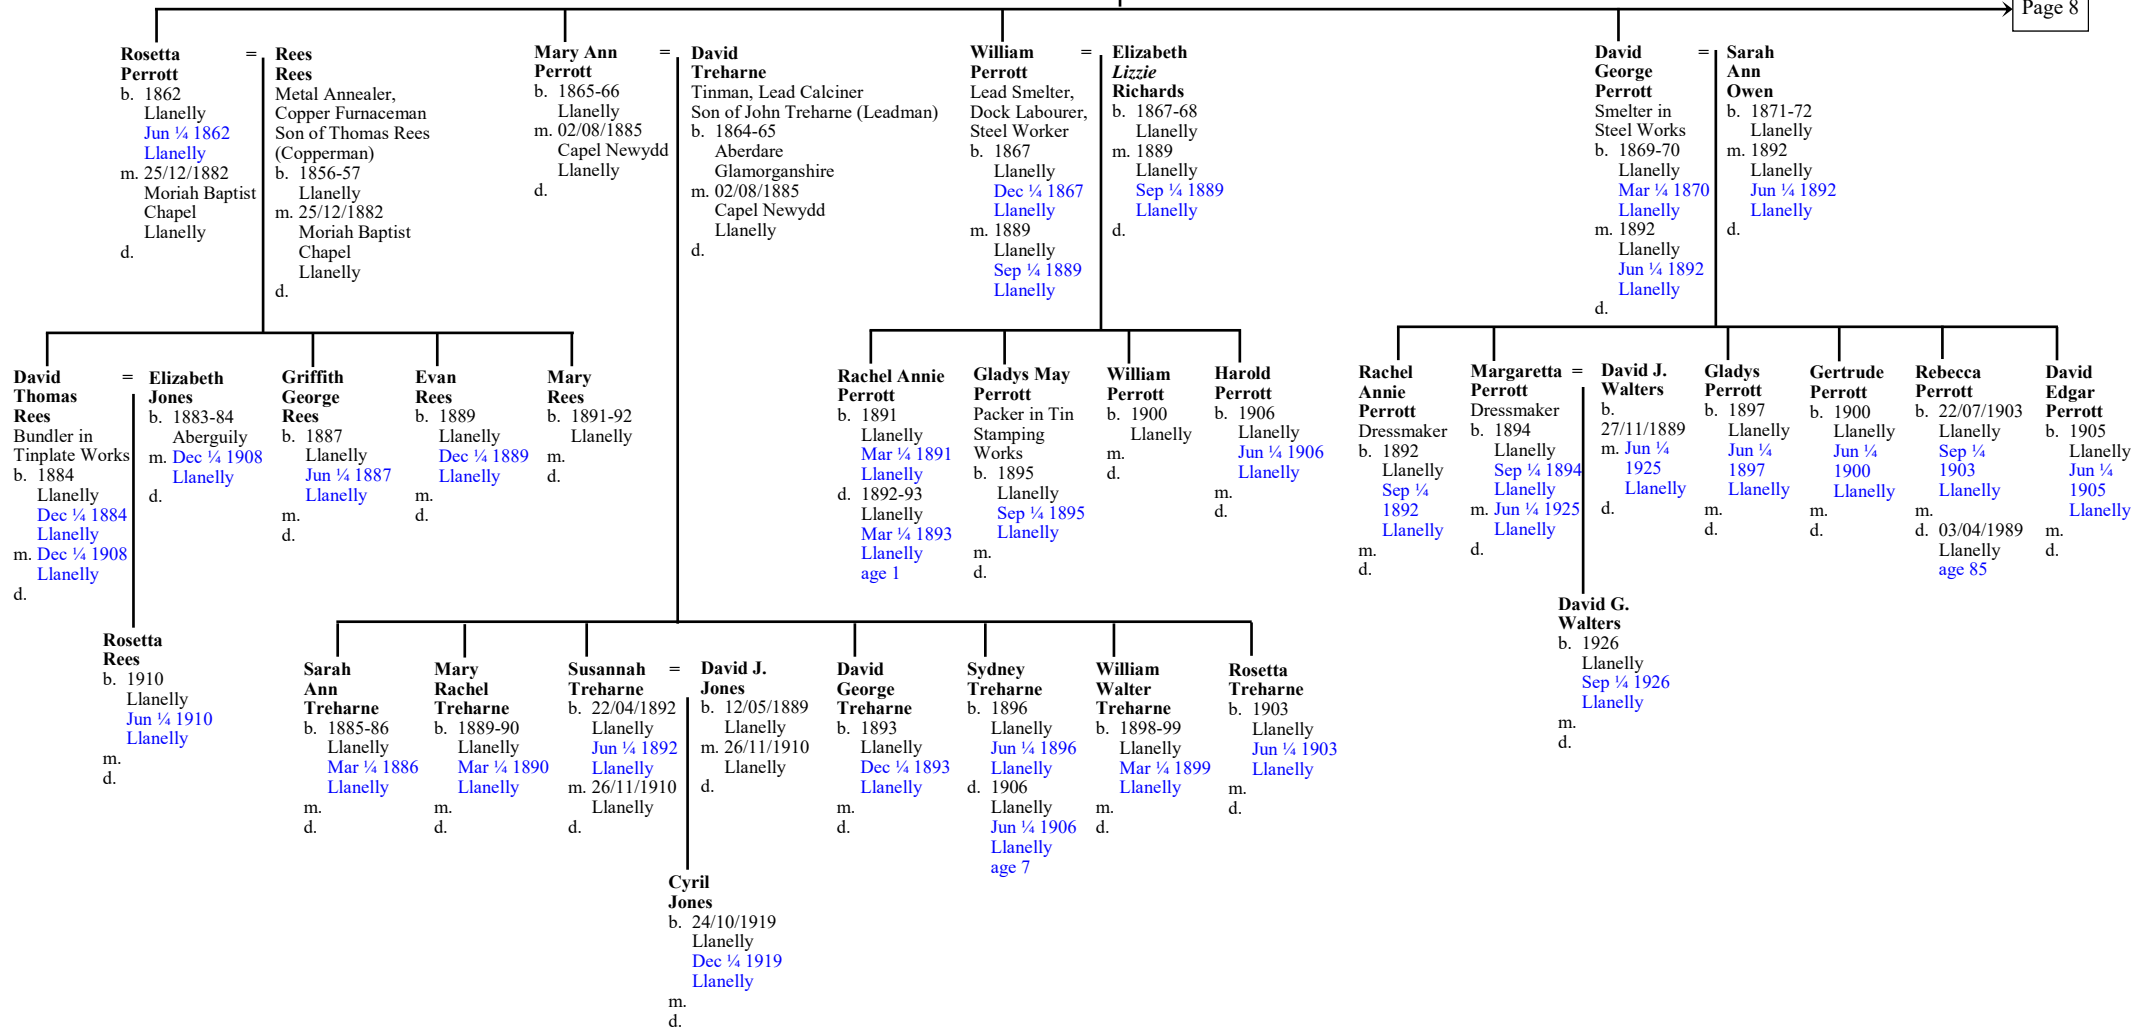

Page 8

Page 2

Rachel Clement = **David Perrott**
 b. 19/4/1844 Seaside Llanelly
 m. 02/03/1861 Siloah Chapel Llanelly
 d.
David Perrott
 Railway Labourer, Lead Works Labourer.
 Son of David Perrott (Pilot) and Rebecca
 b. 1841-1842 Llanelly
 m. 02/03/1861 Siloah Chapel Llanelly
 d. 1895 Llanelly
 Dec ¼ 1895 Llanelly, age 53