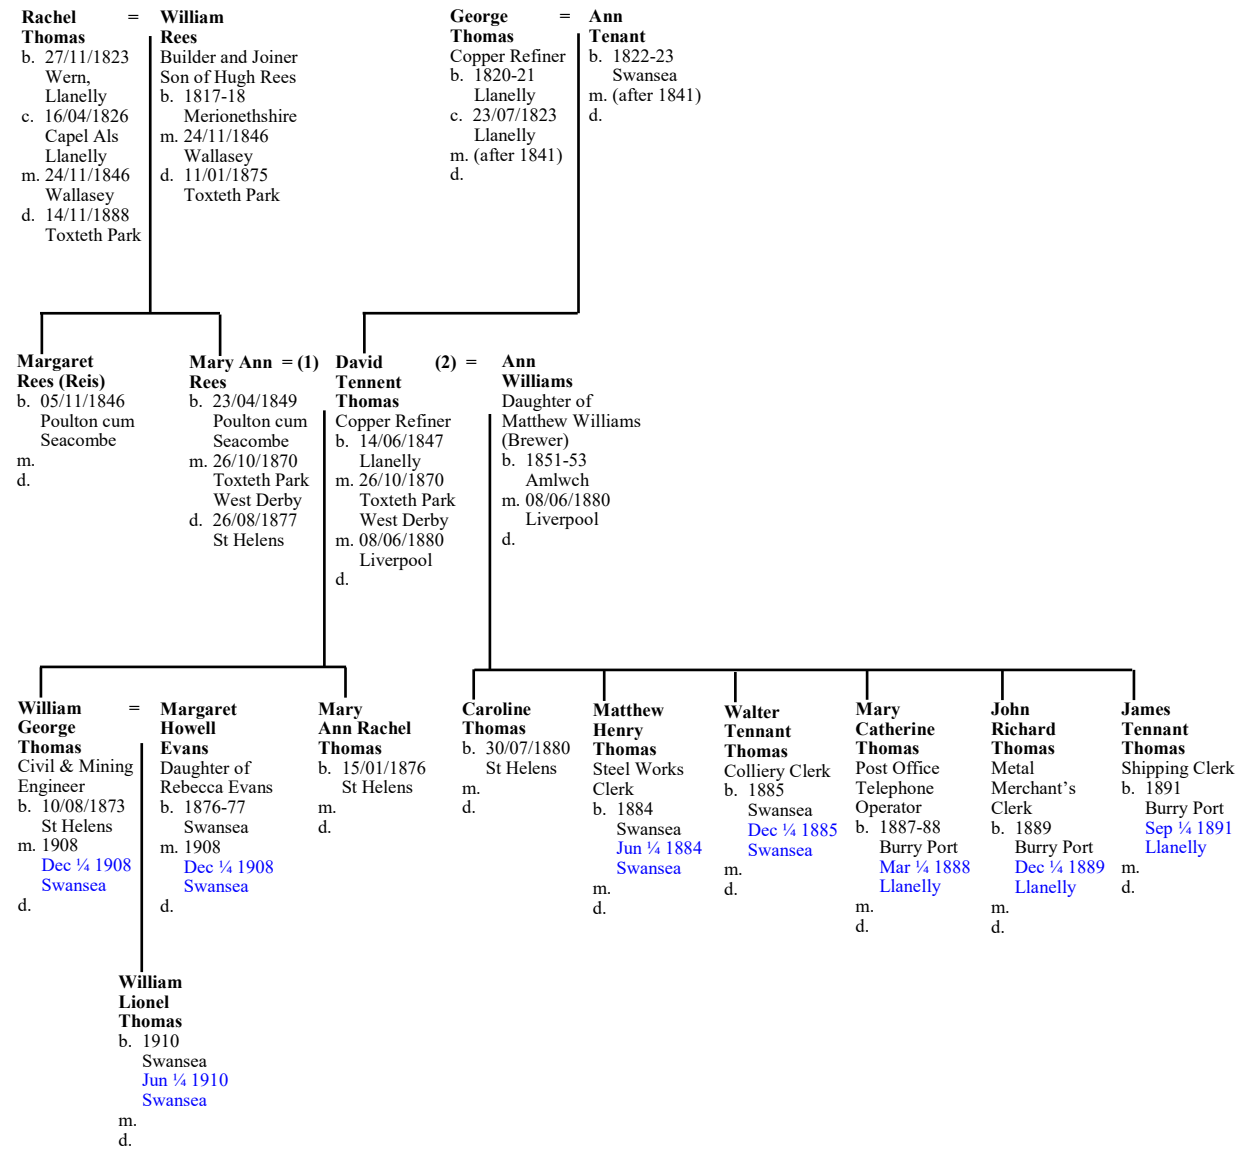

Page 7

The Thomas Family Tree

Page 1

Summary Page  
See pages 11 to 14  
for details

Page 1

Page 20

**Margaret (1) = Walter = (2) Maria Louisa**  
**Evans Thomas Van Den Boom**  
 Daughter of William  
 Evans (Farmer)  
 b. 1823-24  
 Llanfyllin,  
 Montgomeryshire  
 m. 01/10/1848  
 Liverpool  
 d. 29/09/1856  
 Poolton cum  
 Seacombe  
 bur. 04/10/1856  
 St Hilarys Church,  
 Wallasey