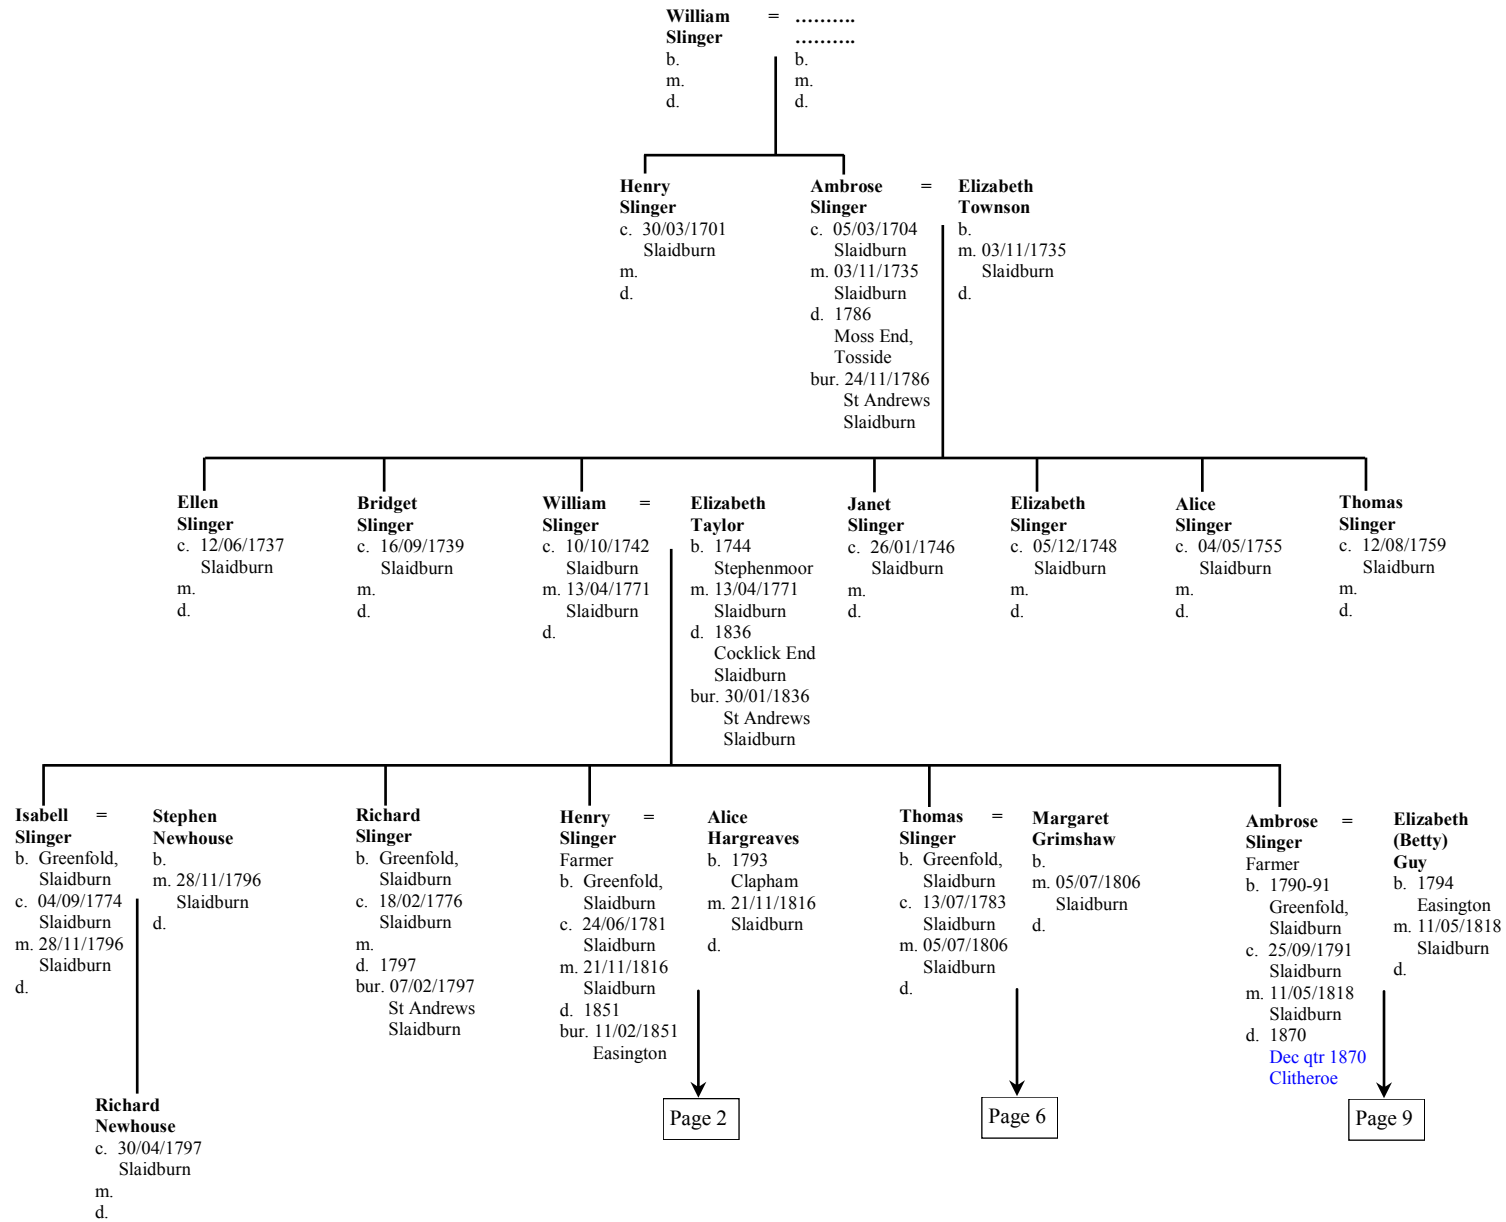

The Slinger Family Tree

The Slinger Family Tree

Page 1

Henry Slinger = **Alice Hargreaves**
 Farmer b. 1793
 b. Greenfold, Clapham
 Slaidburn m. 21/11/1816
 c. 24/06/1781 Slaidburn
 Slaidburn d.
 m. 21/11/1816 Slaidburn
 d. 07/02/1851 Easington
 bur. 11/02/1851 St Andrews
 Slaidburn