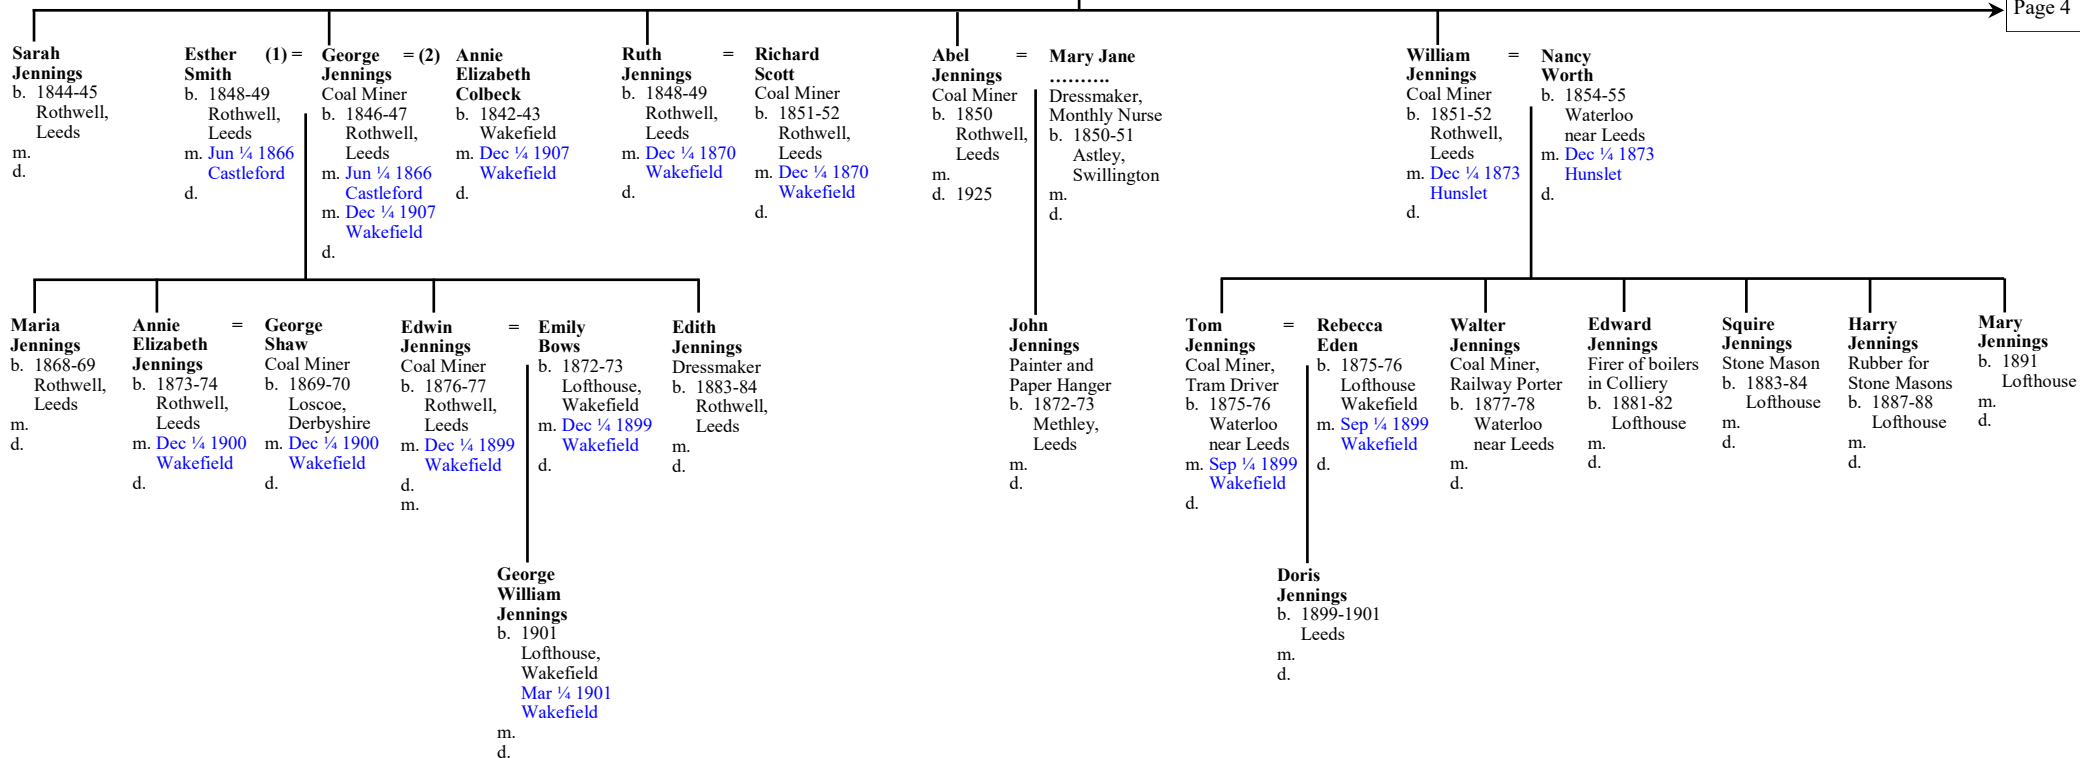

Benjamin Buckley
 b. 1841-42
 Undercliffe,
 Bradford
 m. **Dec ¼ 1867**
 Bradford
 d.

Page 12

Page 1

John Jennings
Coal Miner
b. 1817-18
Crigglestone
Wakefield
c. 08/02/1818
Sandal,
Wakefield
m.
d. 1899
Dec ¼ 1899
Wakefield
age 81

=

Elizabeth Holt
Daughter of Abbott
and Mary Holt
b. 1821-22
Rothwell,
Leeds
m.
d. 1871-81

Page 4

Page 1

John Jennings = **Elizabeth Holt**
 Coal Miner Daughter of Abbott and Mary Holt
 b. 1817-18 b. 1821-22
 Crigglestone Wakefield, Rothwell, Wakefield, Leeds
 c. 08/02/1818 m.
 Sandal, d. 1871-81
 Wakefield
 m.
 d. 1899
 Dec ¼ 1899
 Wakefield
 age 81