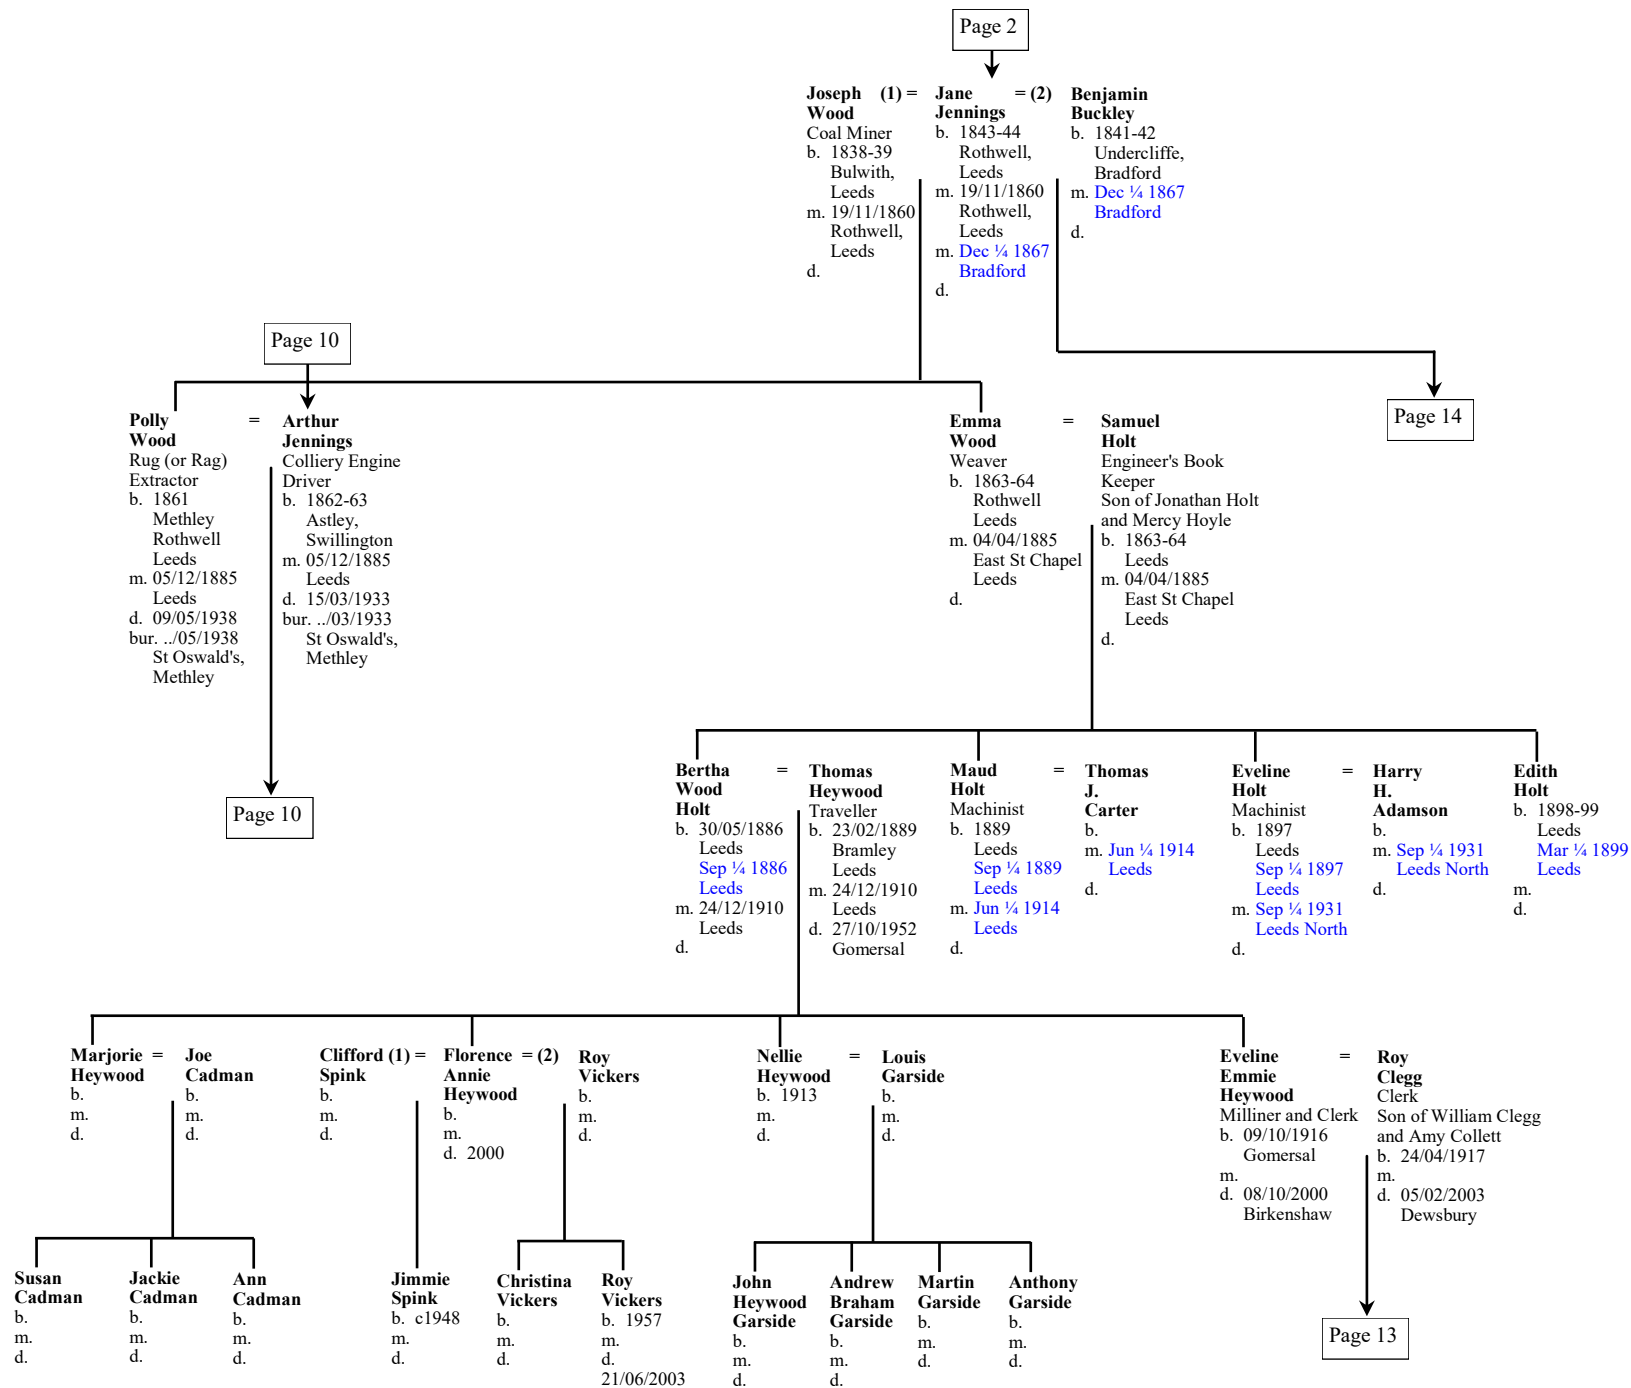

The Jennings Family Tree