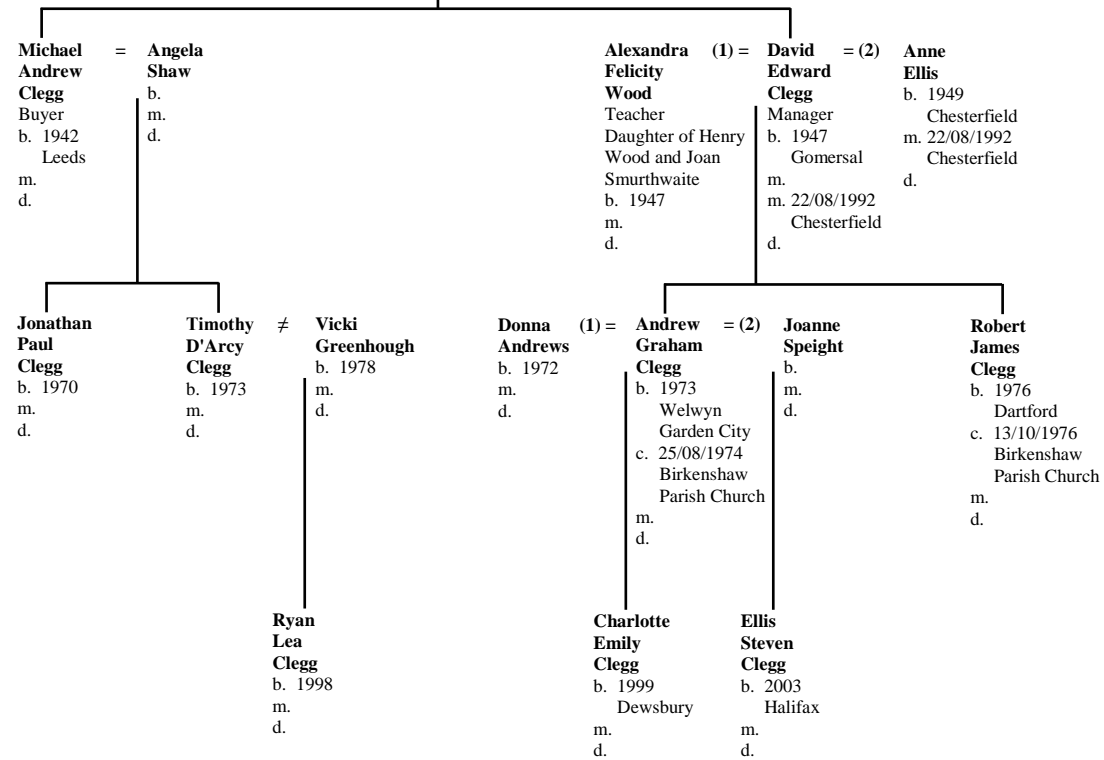

Page 12

Eveline = **Roy**
Emmie **Clegg**
Heywood Clerk
Milliner and Clerk Son of William Clegg
b. 09/10/1916 and Amy Collett
Gomersal b. 24/04/1917
m. m.
d. 08/10/2000 d. 05/02/2003
Birkenshaw Dewsbury