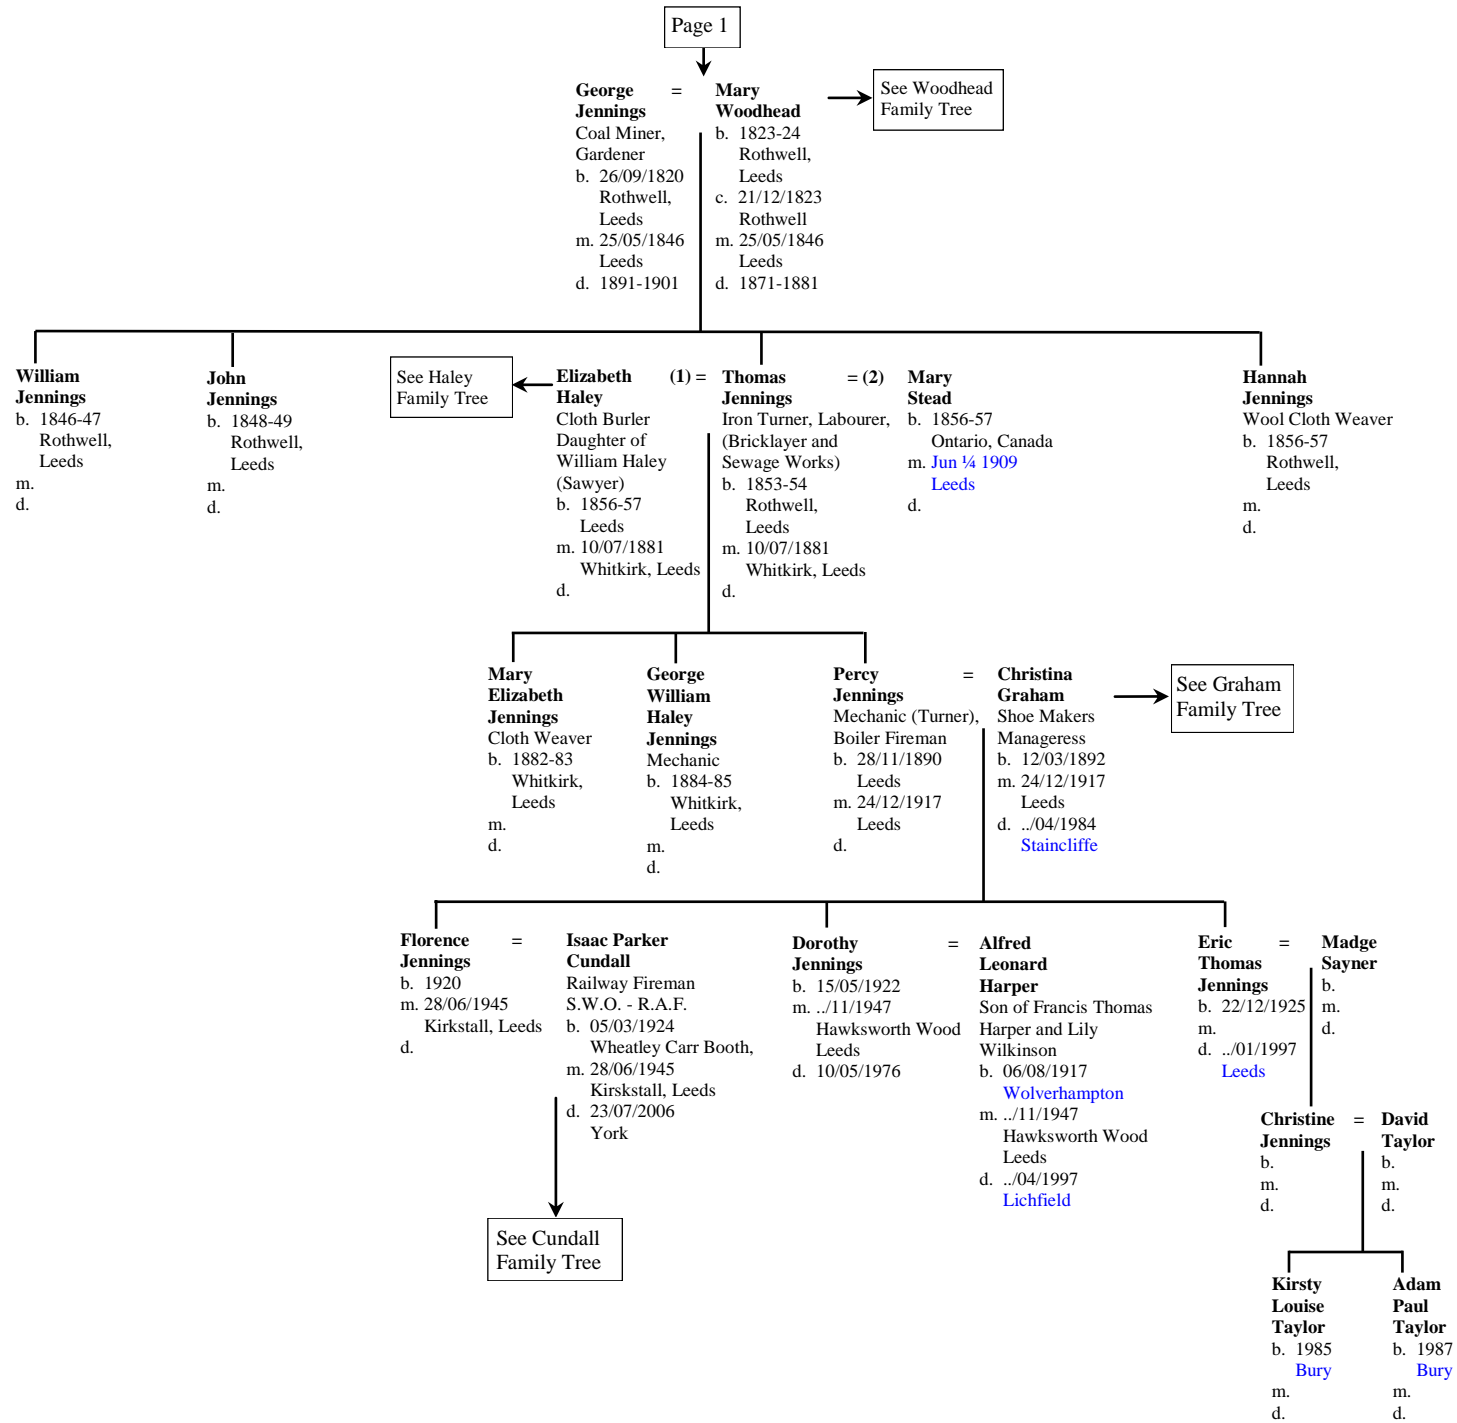

The Jennings Family Tree