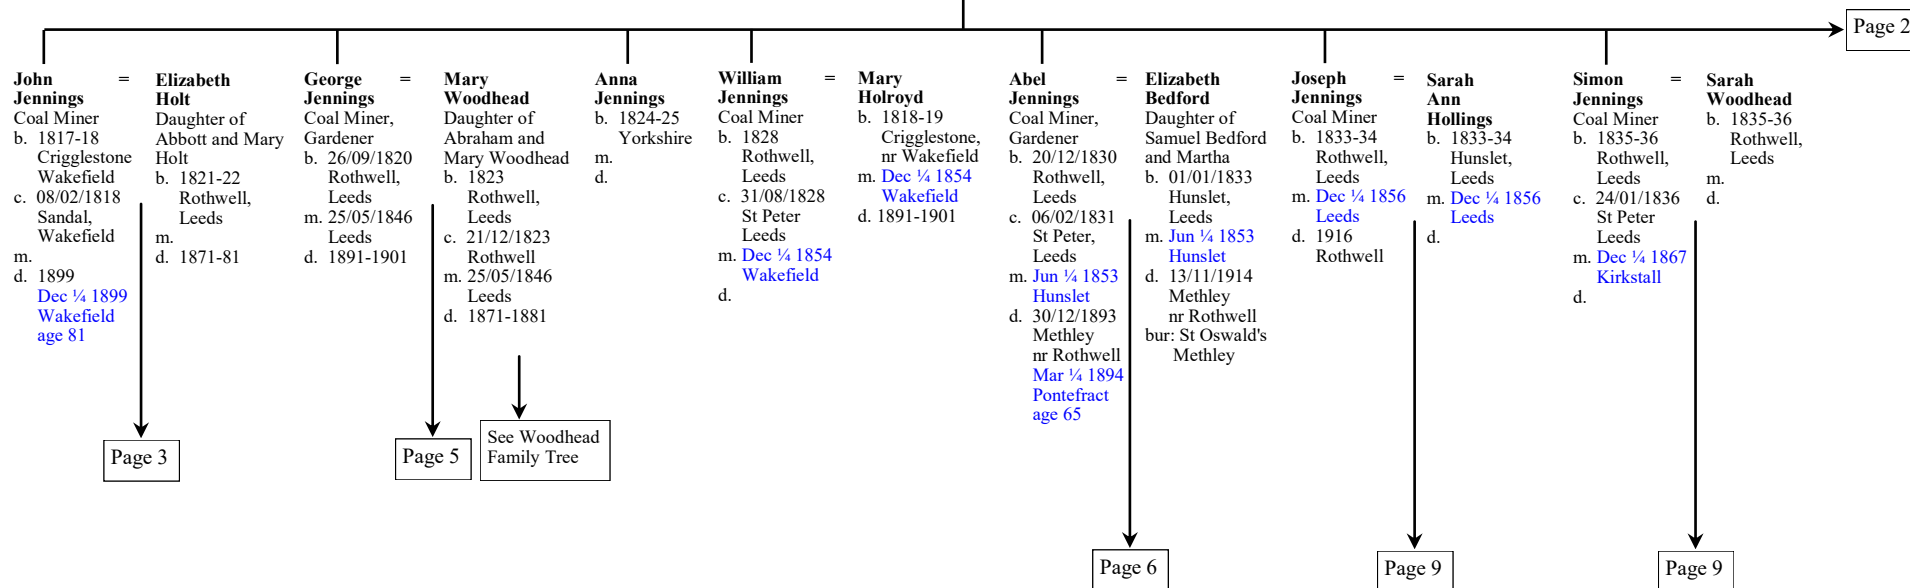

William Jennings = **Barbara Thorpe**
 Coal Miner
 b. 1795
 Crigglestone, Wakefield
 c. 07/06/1795
 Sandal, Wakefield
 m. 26/12/1816
 Sandal, Wakefield
 d. 1861

Daughter of Thomas Thorpe
 b. 1799
 Crigglestone, Wakefield
 c. 03/11/1799
 Sandal, Wakefield
 m. 26/12/1816
 Sandal, Wakefield
 d. [Mar ¼ 1889](#)
[Leeds](#)
[age 90](#)

William Jennings
 Coal Miner
 b. 1795-96
 Crigglestone,
 Wakefield
 m. 26/12/1816
 Sandal
 Wakefield
 d. 1861

= **Barbara Thorpe**
 b. 1799-1800
 Crigglestone,
 Wakefield
 m. 26/12/1816
 Sandal
 Wakefield
 d.