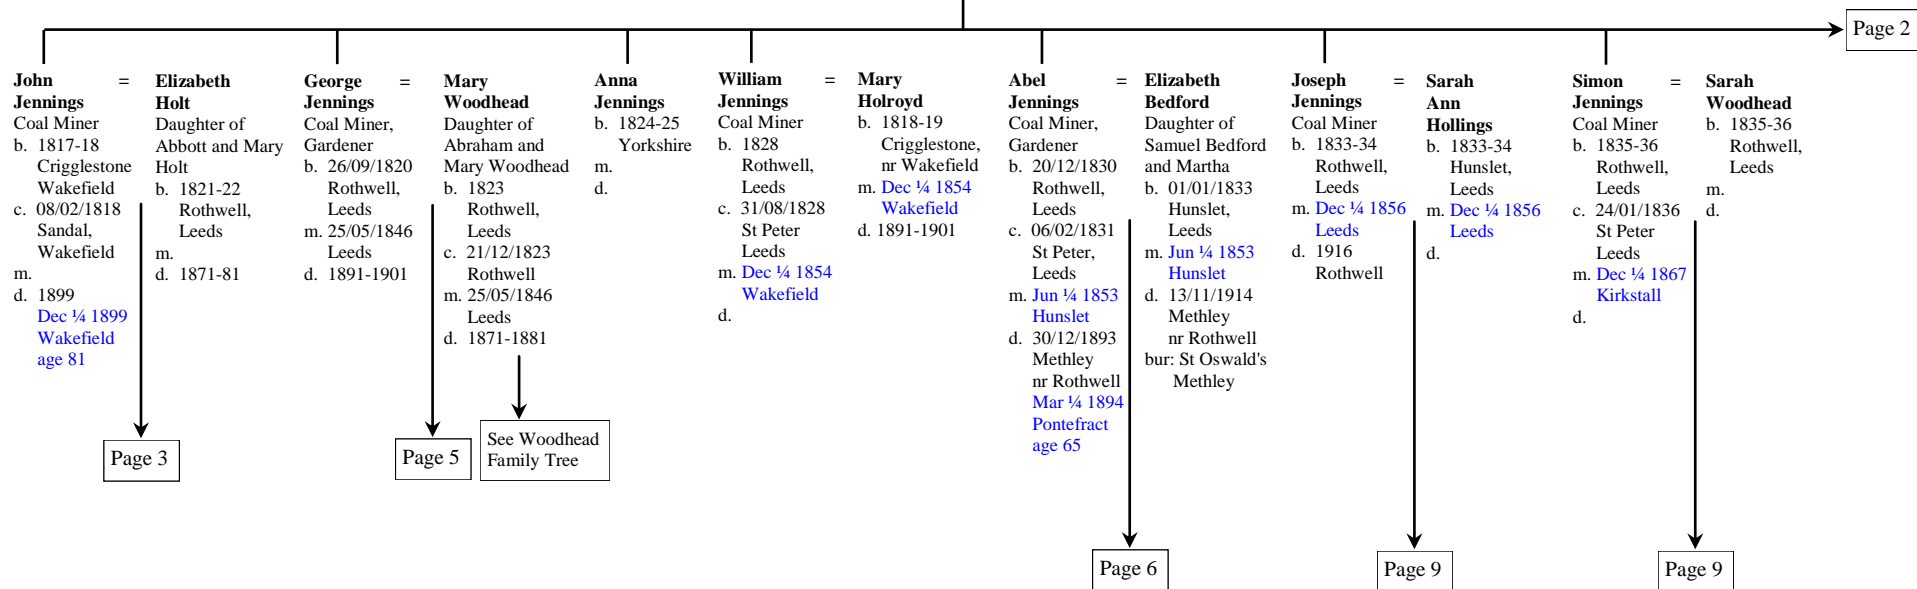

William Jennings = **Barbara Thorpe**
 Coal Miner Daughter of Thomas Thorpe
 b. 1795
 Crigglestone, Wakefield
 c. 07/06/1795
 Sandal, Wakefield
 m. 26/12/1816
 Sandal, Wakefield
 d. 1861

b. 1799
 Crigglestone, Wakefield
 c. 03/11/1799
 Sandal, Wakefield
 m. 26/12/1816
 Sandal, Wakefield
 d. [Mar ¼ 1889](#)
[Leeds](#)
[age 90](#)

William Jennings = **Barbara Thorpe**
 Coal Miner b. 1799-1800
 b. 1795-96 Crigglestone,
 Wakefield
 m. 26/12/1816 Sandal
 Wakefield
 d. 1861

Page 1

Daniel Jennings = **Sarah Calverley**
 Coal Engine Stoker Daughter of
 b. 1839-40 William Calverley
 Rothwell, and Ann
 Leeds b. 01/01/1840
 c. 30/06/1839 Rothwell, Leeds
 m. **Jun ¼ 1859** m. **Jun ¼ 1859**
Leeds **Leeds**
 d. 29/10/1926 d. 27/10/1920
 Camelot Park Castleford
 bur. 01/11/1926 Castleford
 Cemetery