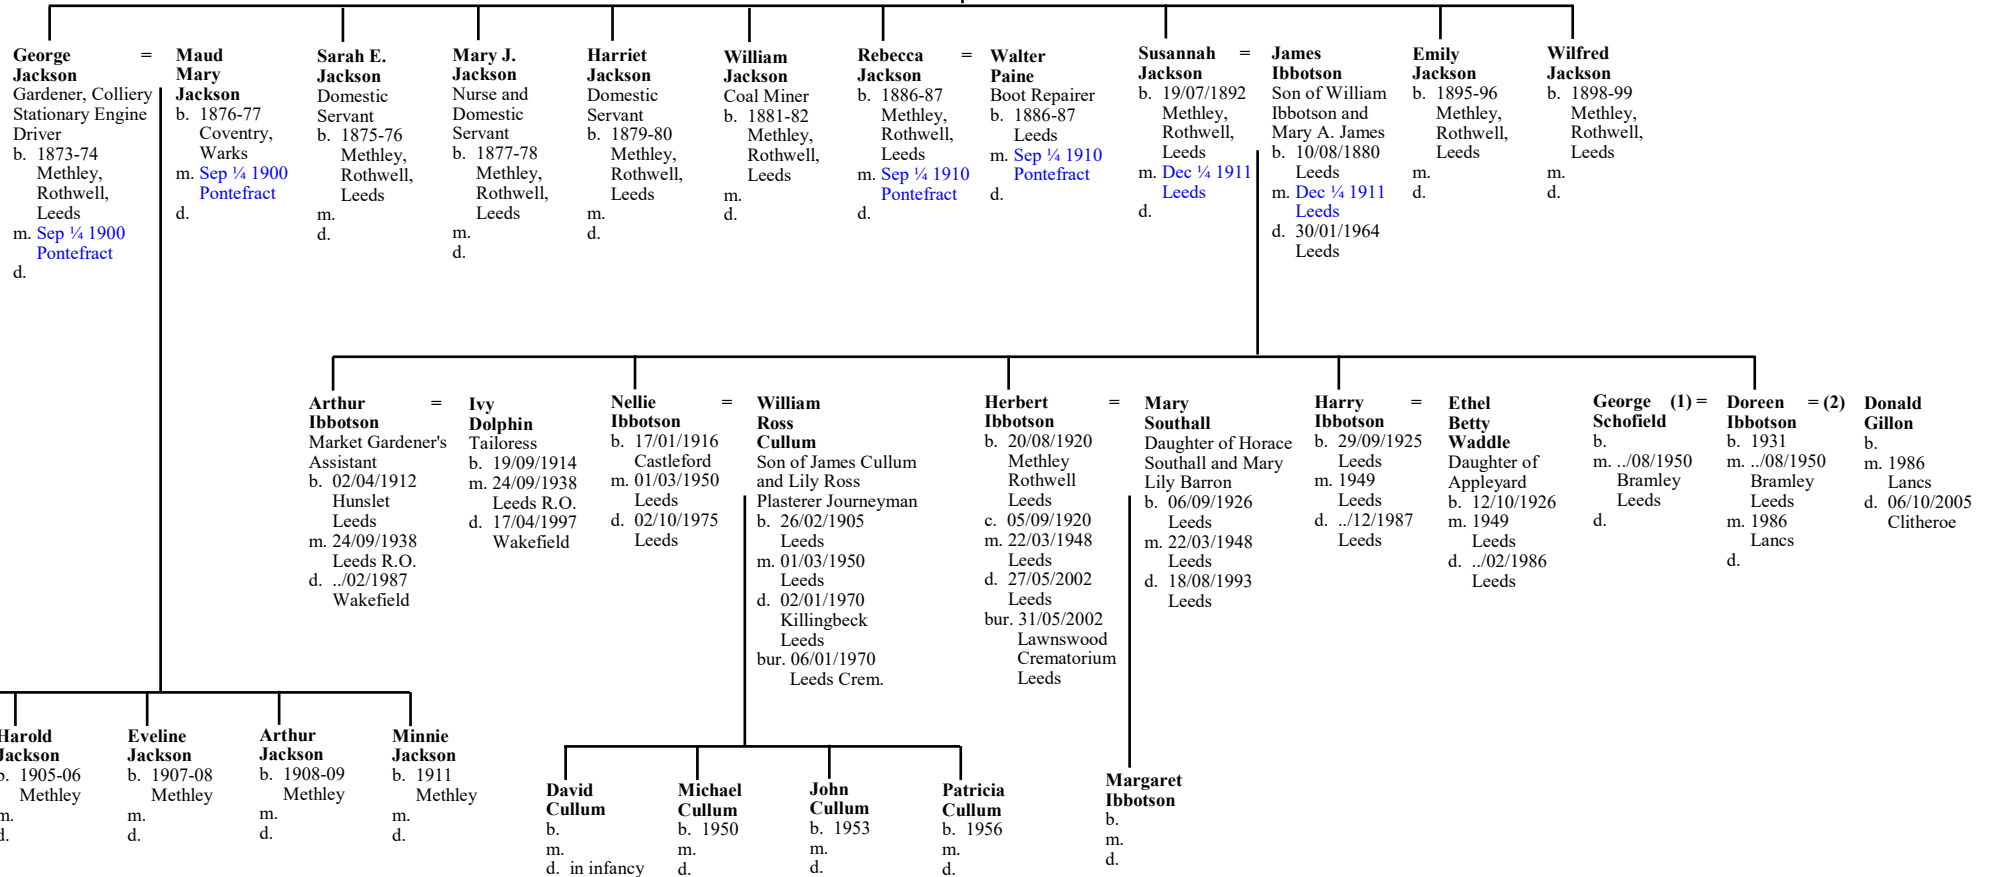

Page 6

Emma Jennings
b. 1856-57
Rothwell,
Leeds
m. Jun ¼ 1873
Pontefract
d.

=

Charles Jackson
Son of John Jackson
and Sarah Langhorn
Coal Miner
b. 1856-57
Methley,
Rothwell,
Leeds
m. Jun ¼ 1873
Pontefract
d. 1909
Methley,
Rothwell,
Leeds