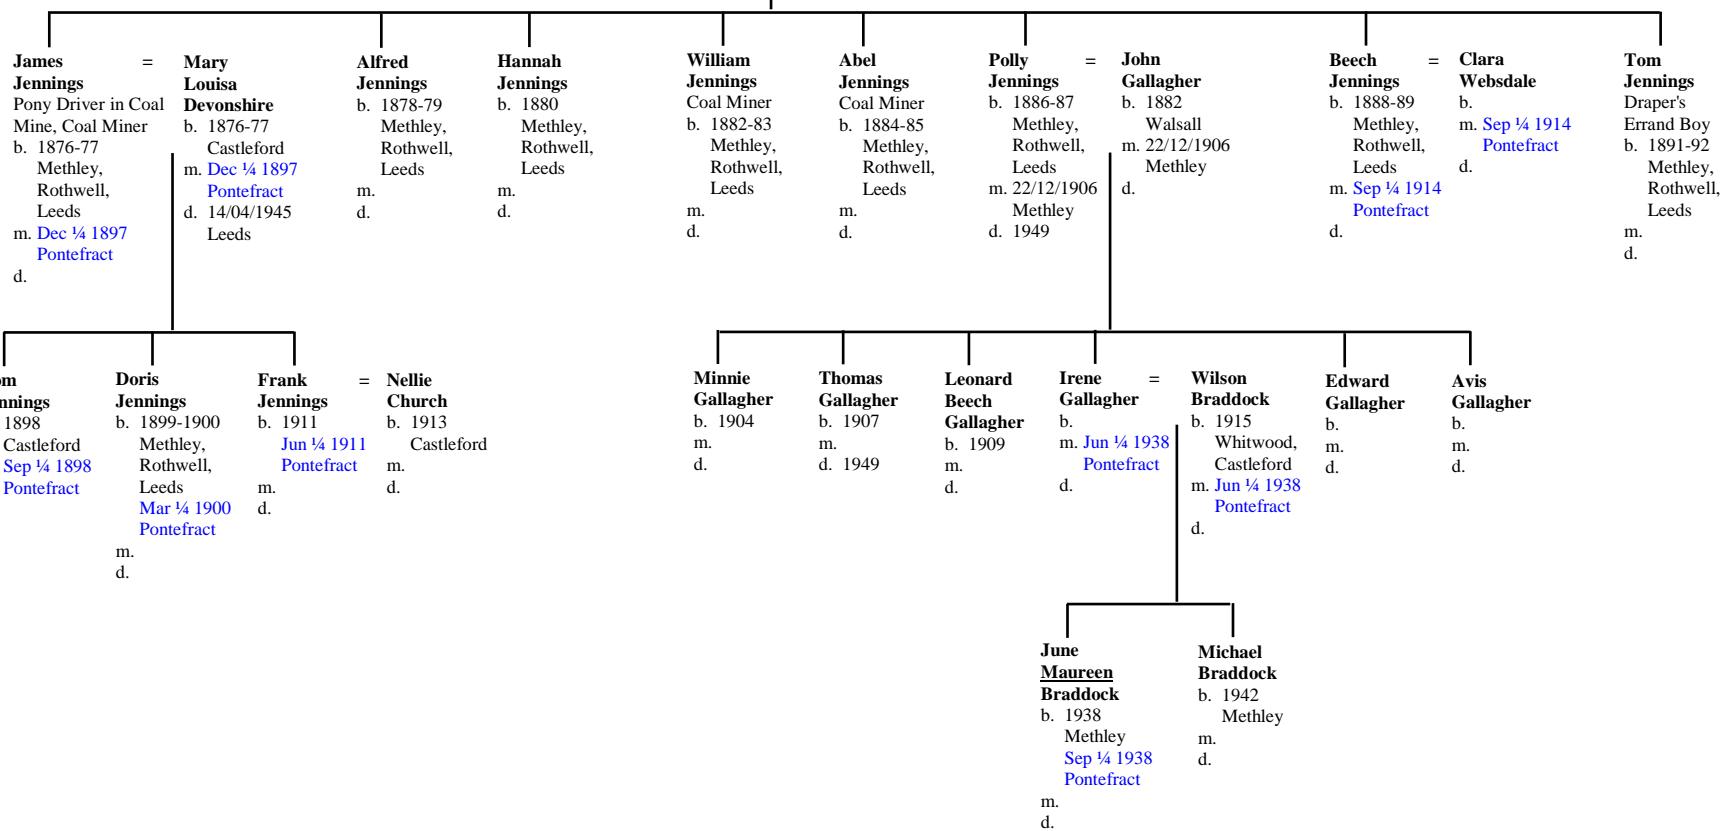

Page 6

Thomas Jennings = **Elizabeth Beech**
Coal Miner b. 1854-55 Oulton, nr Rothwell, Leeds m. 02/10/1875 Wakefield d.
Daughter of James Beech and Hannah Hulm b. 1857-58 Hanley, Stoke-on-Trent, Staffs m. 02/10/1875 Wakefield d.