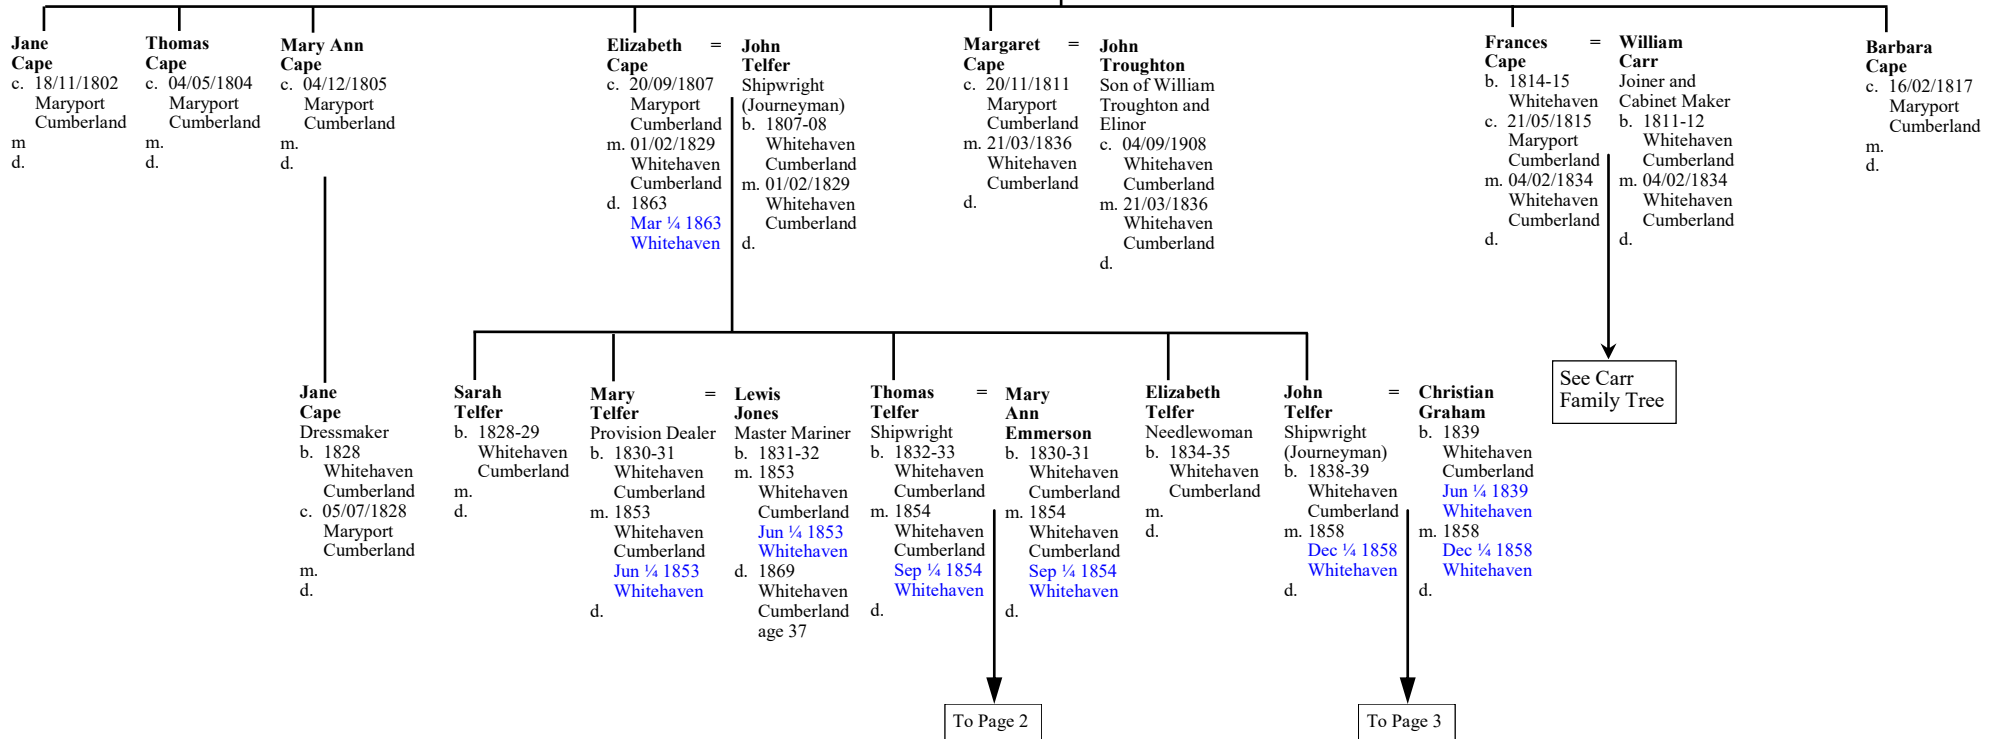

John Cape = **Mary Mathers**
 Tailor b. 1780-81
 Whitehaven Cumberland
 m. 25/01/1802 Crossscanonby Cumberland
 d.

The Cape Family Tree

Page 1

John Telfer = **Christian Graham**
 Shipwright (Journeyman) b. 1839
 Whitehaven Cumberland
 b. 1838-39 Jun ¼ 1839
 Whitehaven Whitehaven
 Cumberland m. 1858
 m. 1858 Dec ¼ 1858
 Dec ¼ 1858 Whitehaven
 Whitehaven d. 1911
 Mar ¼ 1911
 Whitehaven
 age 71