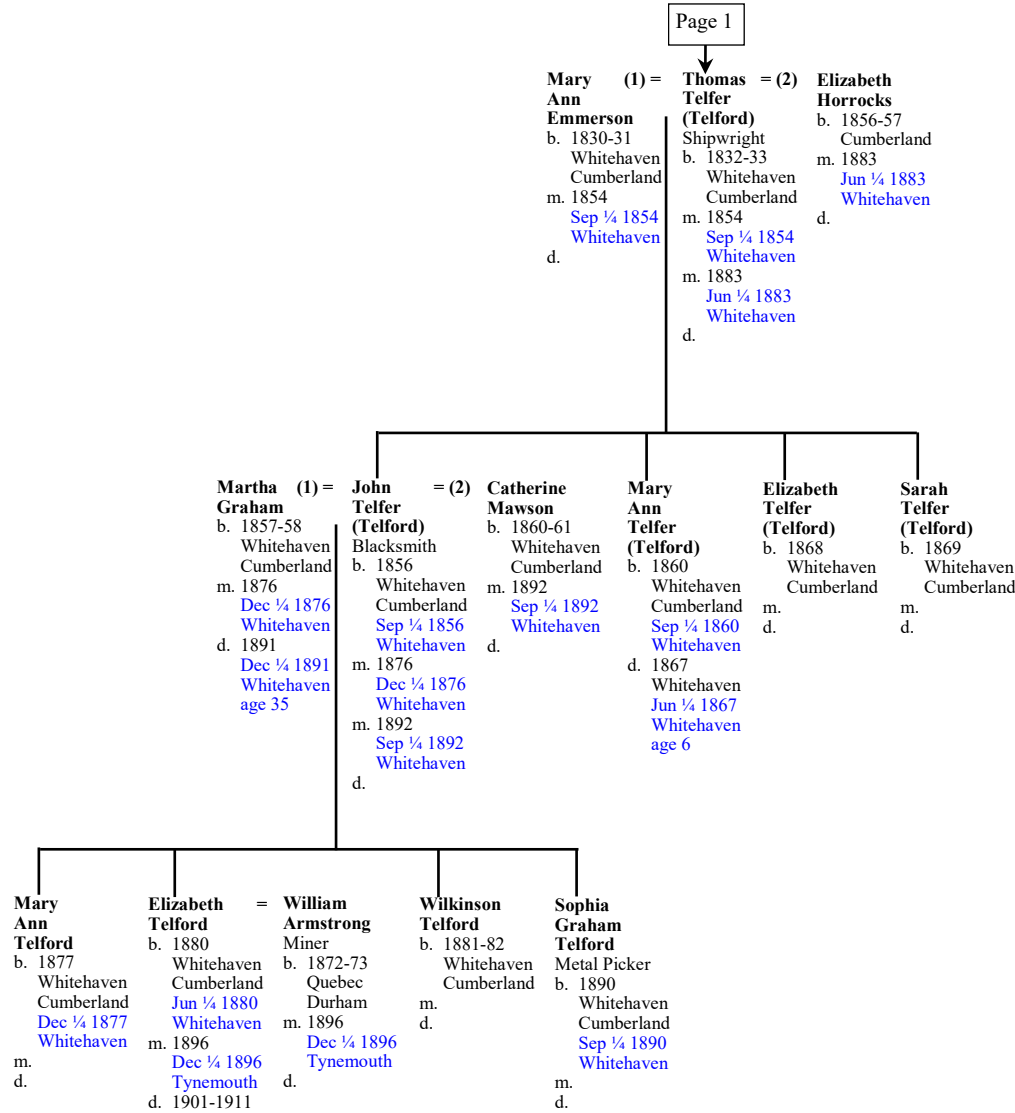

John Cape = **Mary Mathers**
 Tailor b. 1780-81
 Whitehaven Cumberland
 m. 25/01/1802 Crossscanonby Cumberland
 d.

The Cape Family Tree

Page 1

John Telfer = **Christian Graham**
 Shipwright (Journeyman) b. 1839
 Whitehaven Cumberland
 b. 1838-39 Jun ¼ 1839
 Whitehaven Whitehaven
 Cumberland m. 1858
 m. 1858 Dec ¼ 1858
 Dec ¼ 1858 Whitehaven
 Whitehaven d. 1911
 Mar ¼ 1911
 Whitehaven
 age 71