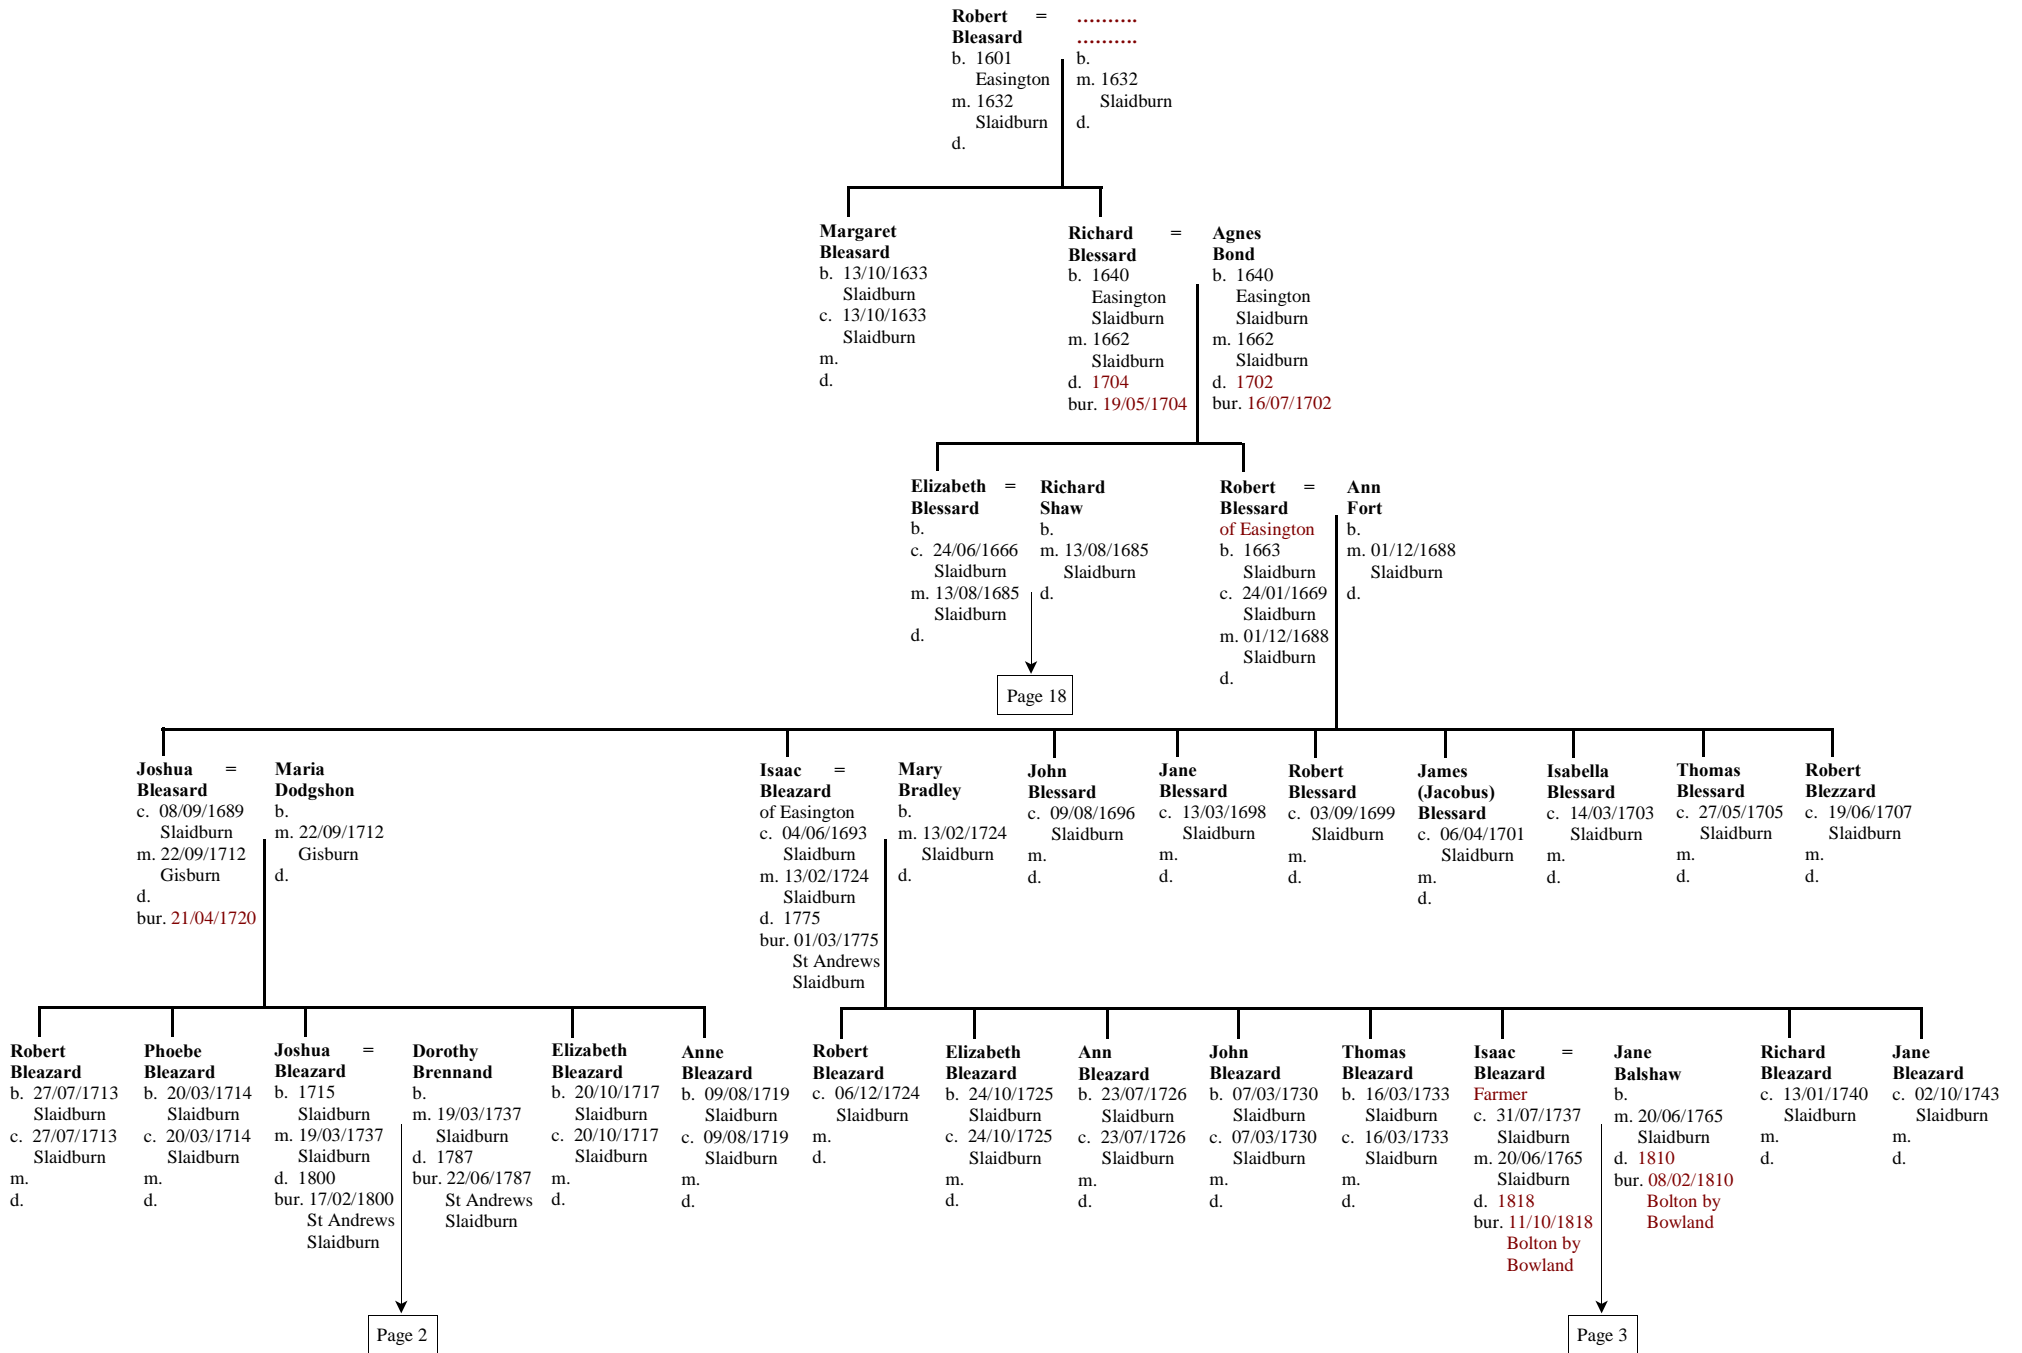

The Bleazard Family Tree

Page 1

Joshua Bleazard = **Dorothy Brennand**
 b. 1715 Slaidburn m. 19/03/1737 Slaidburn
 m. 19/03/1737 Slaidburn d. 1787
 d. 1800 bur. 22/06/1787 St Andrews Slaidburn
 bur. 17/02/1800 St Andrews Slaidburn