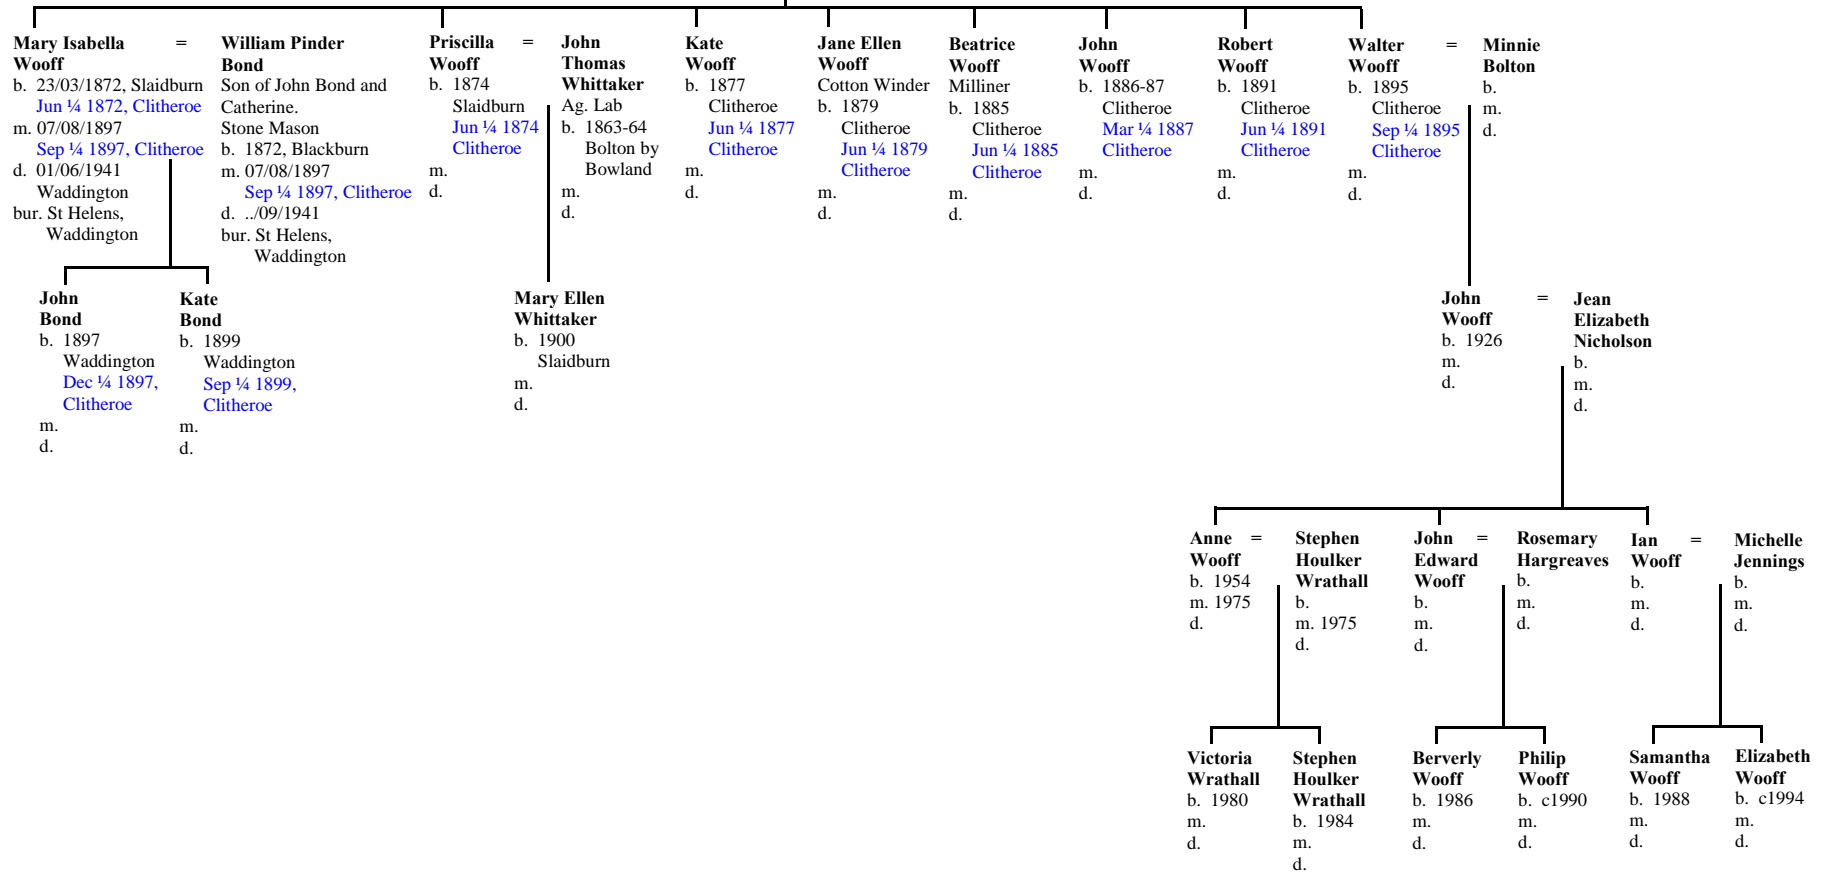

Page 6

Ellen = John
Bleazard = Wooff
b. 02/05/1852 Shoe maker
Newton, b. 1852-53
Slaidburn Bentham, Yks
m. 04/11/1871 m. 04/11/1871
Clitheroe Clitheroe
Dec ¼ 1871 Dec ¼ 1871
d. d.