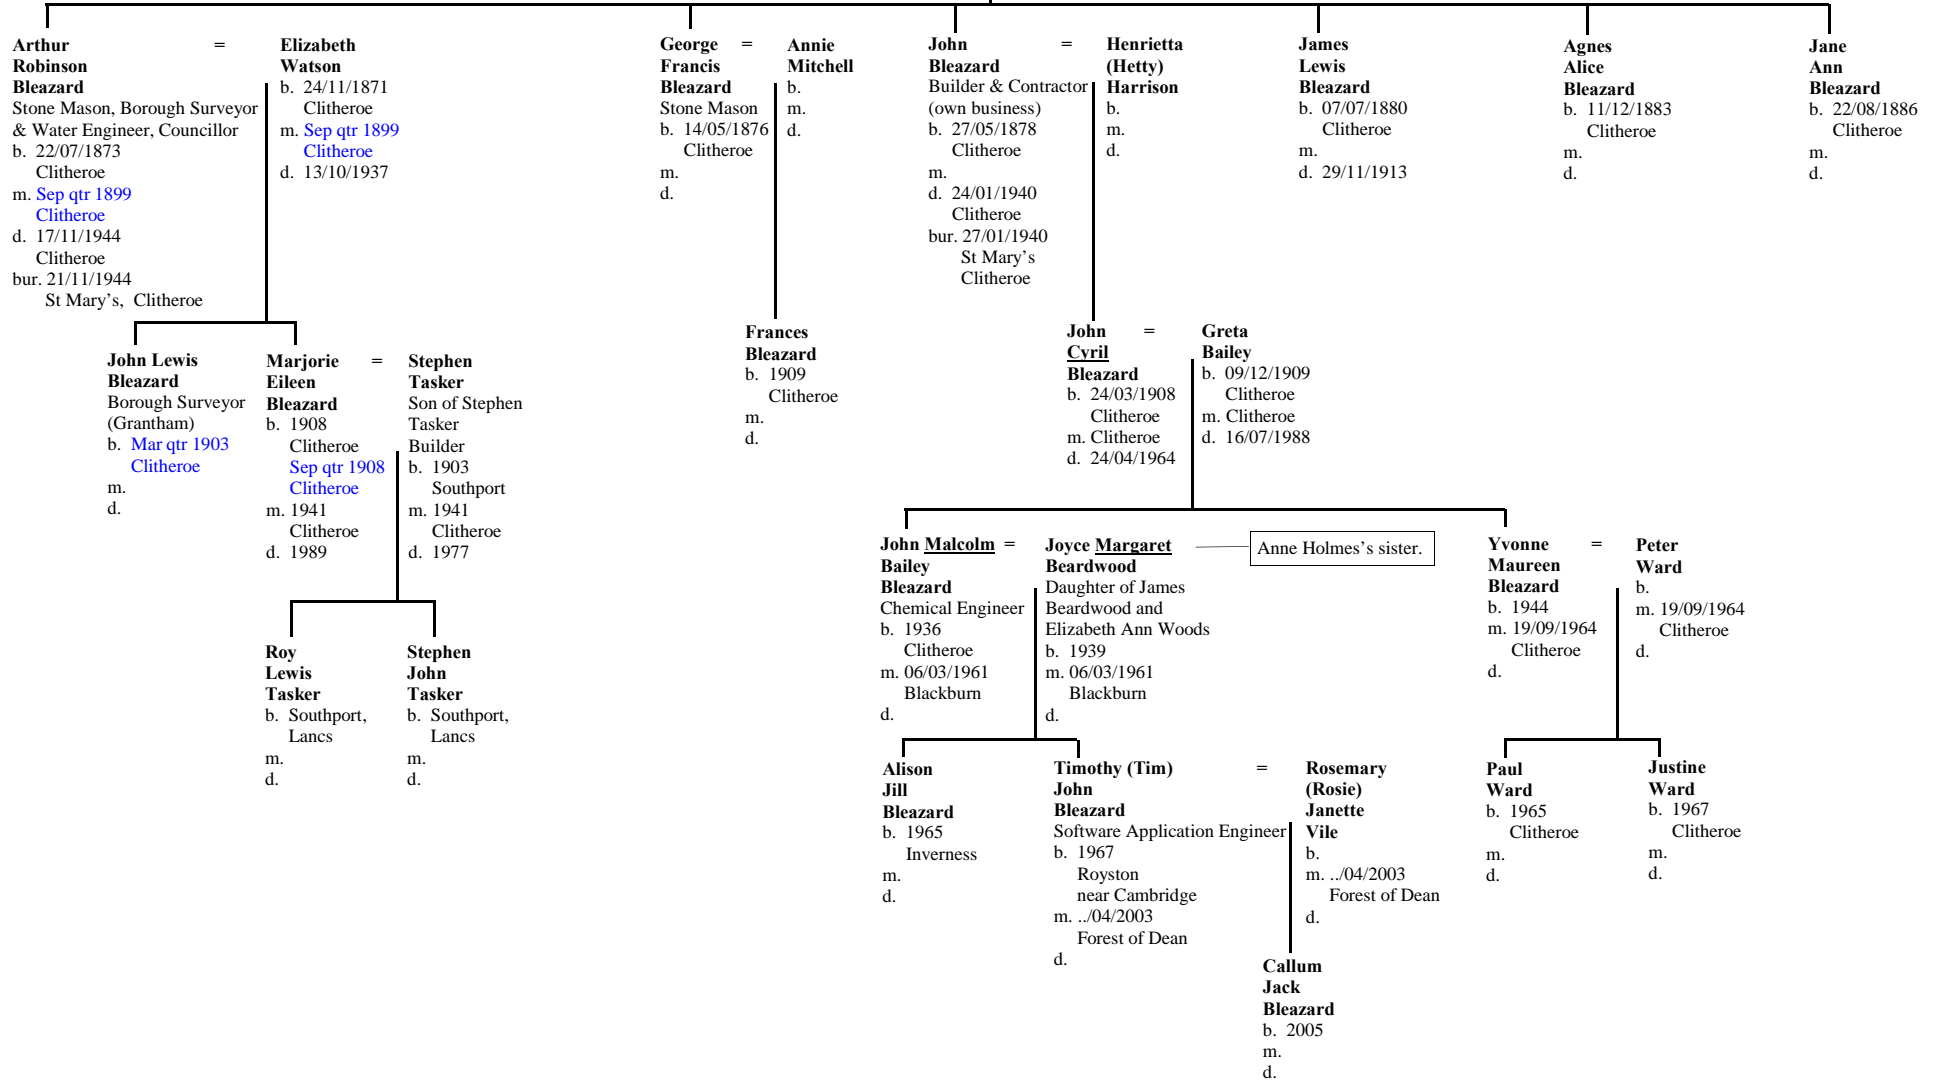

Page 8

John Bleazard
Stone Mason,
Builder & Contractor
(own business)
b. 27/01/1851
Slaidburn
m. 05/10/1872
d. 31/12/1907

=

Jane Ann Calverley
b. 24/04/1850
Slaidburn
m. 05/10/1872
d. 13/07/1929