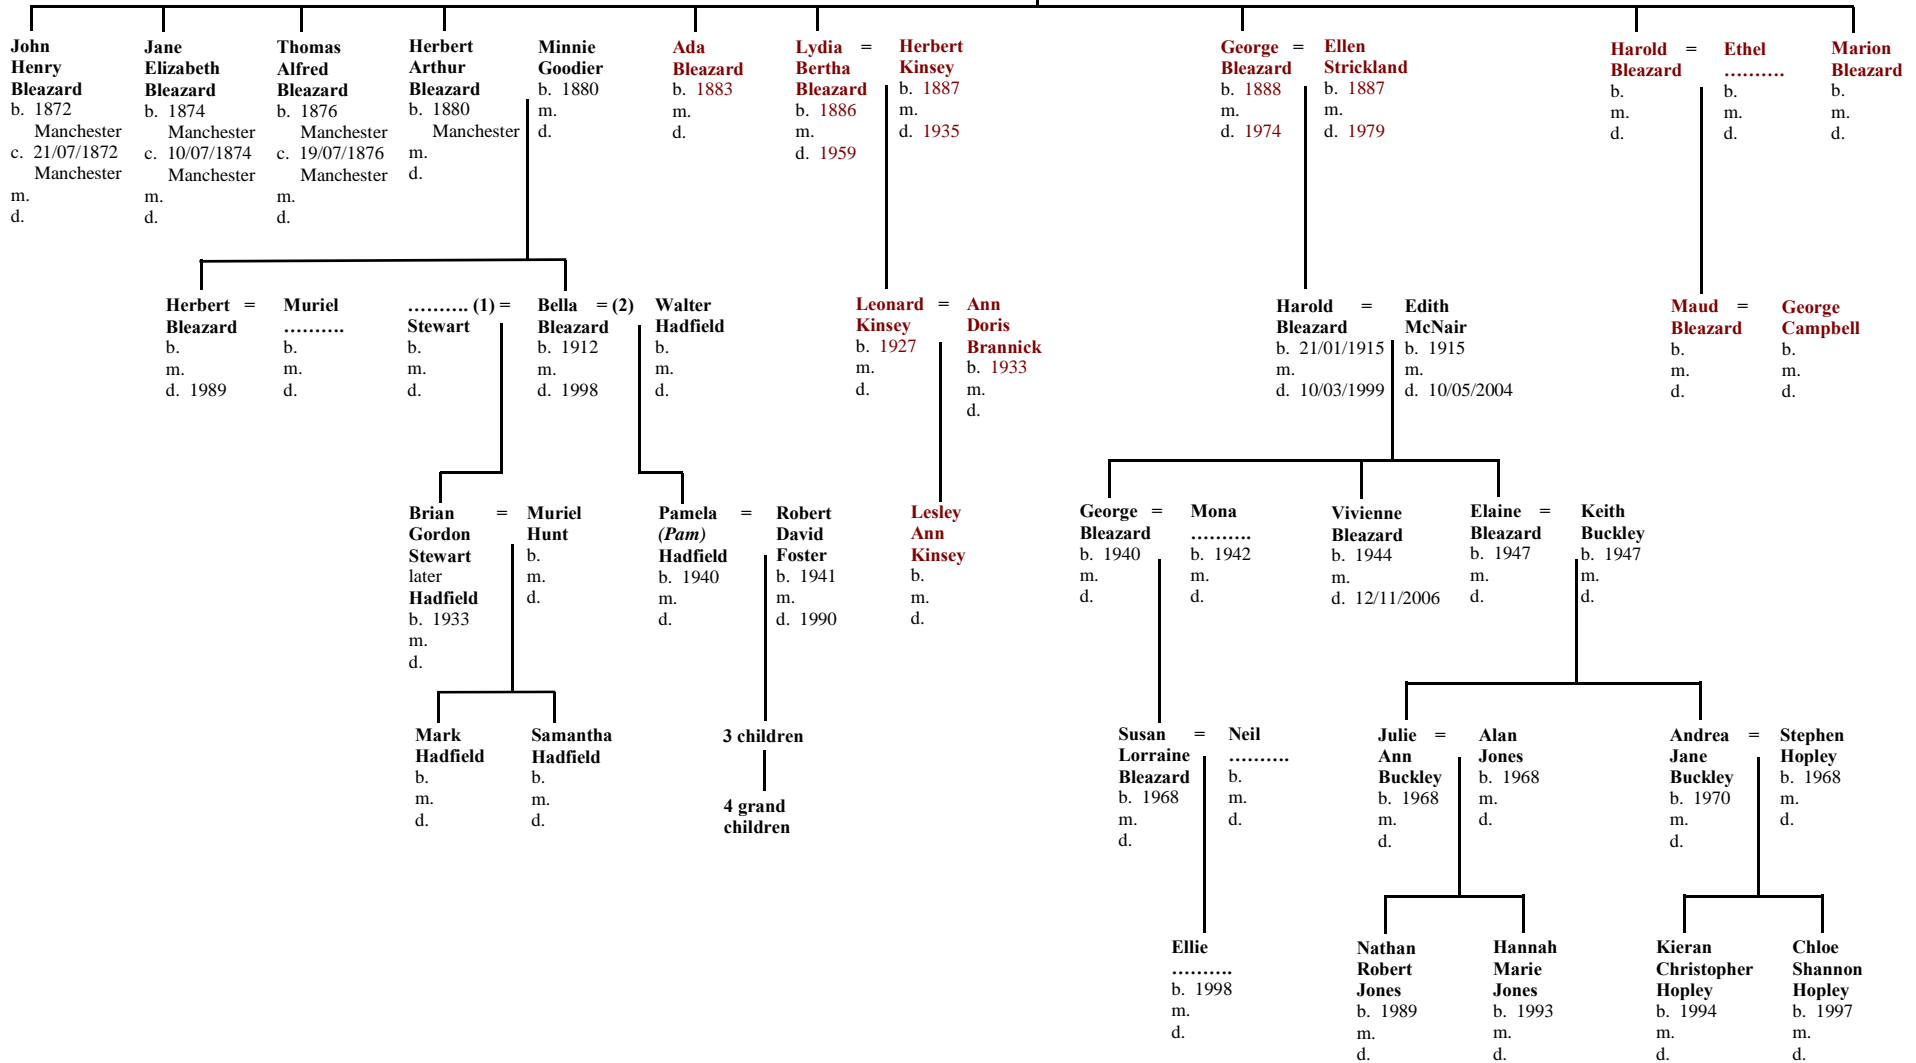

Page 6

Isaac = Elizabeth
Bleazard = Ann
Salesman   Bell
b. 05/08/1847   b. 1854
    Slaidburn   London
m. 19/05/1872   m. 19/05/1872
    Manchester   Manchester
d. 1912   d.